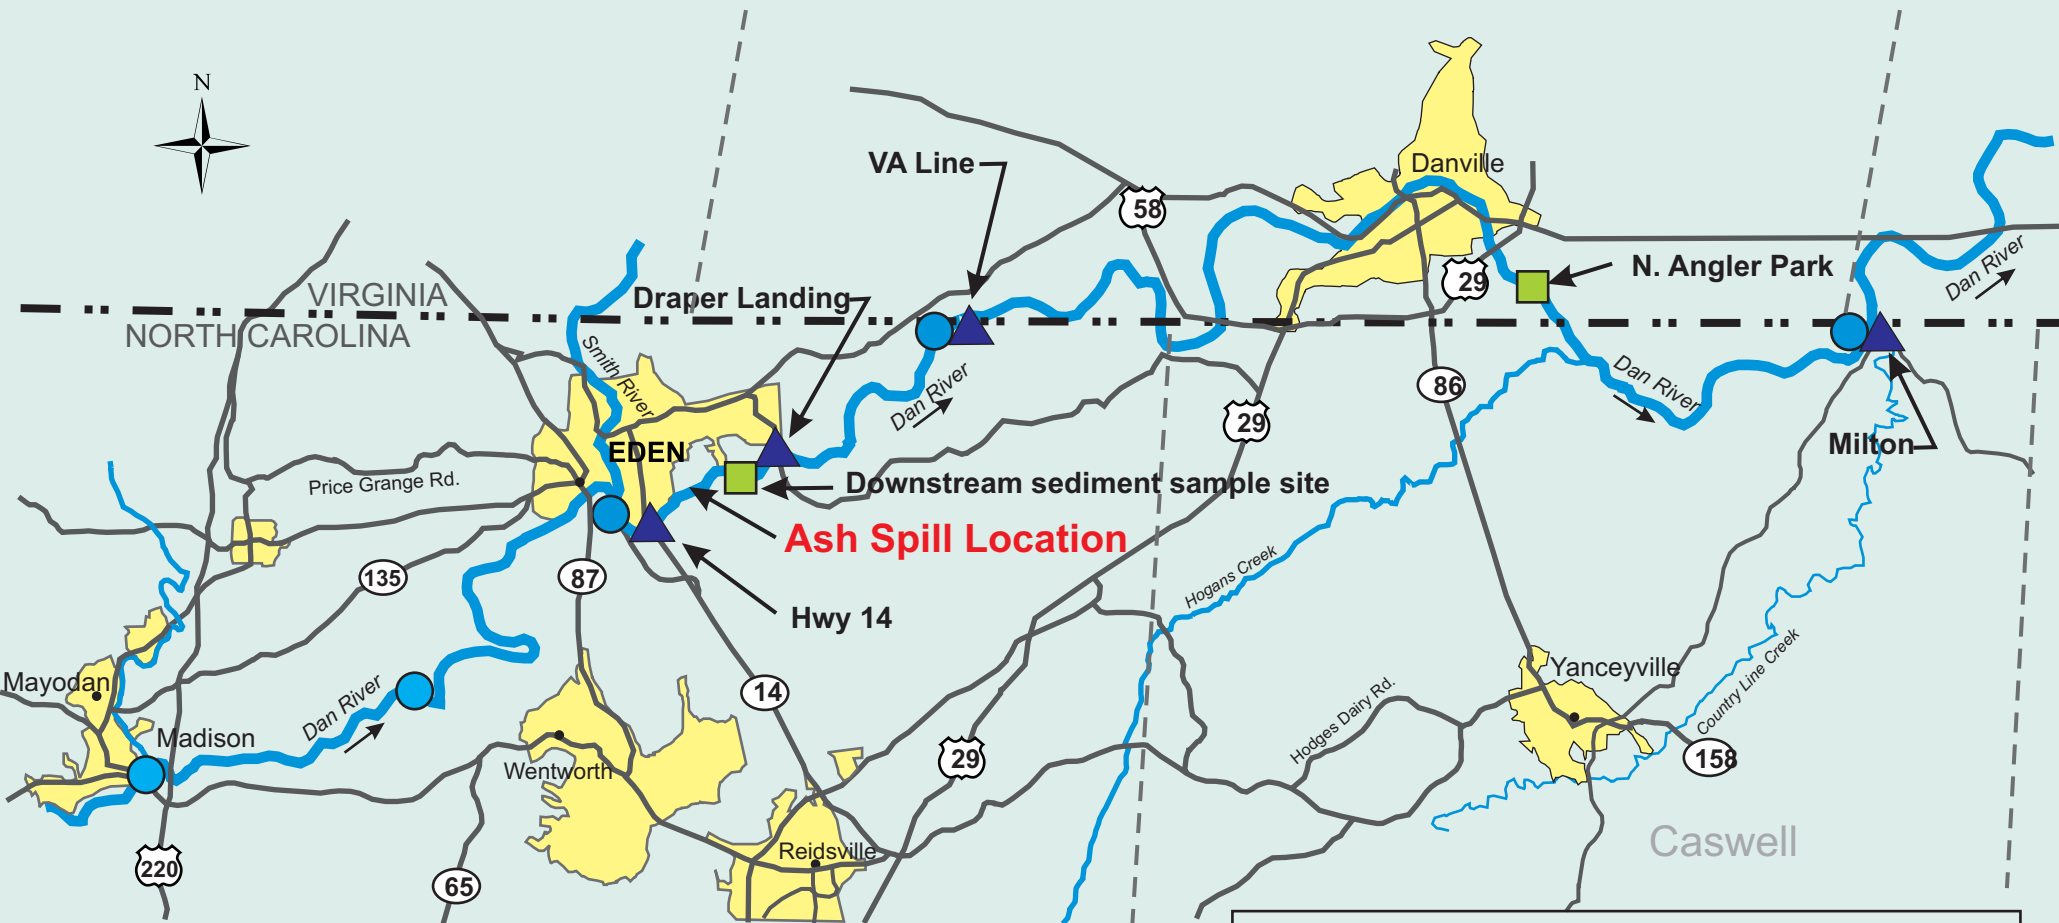

# Duke Power Eden Coal Ash Spill and DWR Monitoring Locations for Dan River

**NCDENR**  
**DWR**  
Division of Water Resources  
February 12, 2014

- On-going Sample Sites
- ▲ Spill Sample Sites
- Sediment Sample Sites