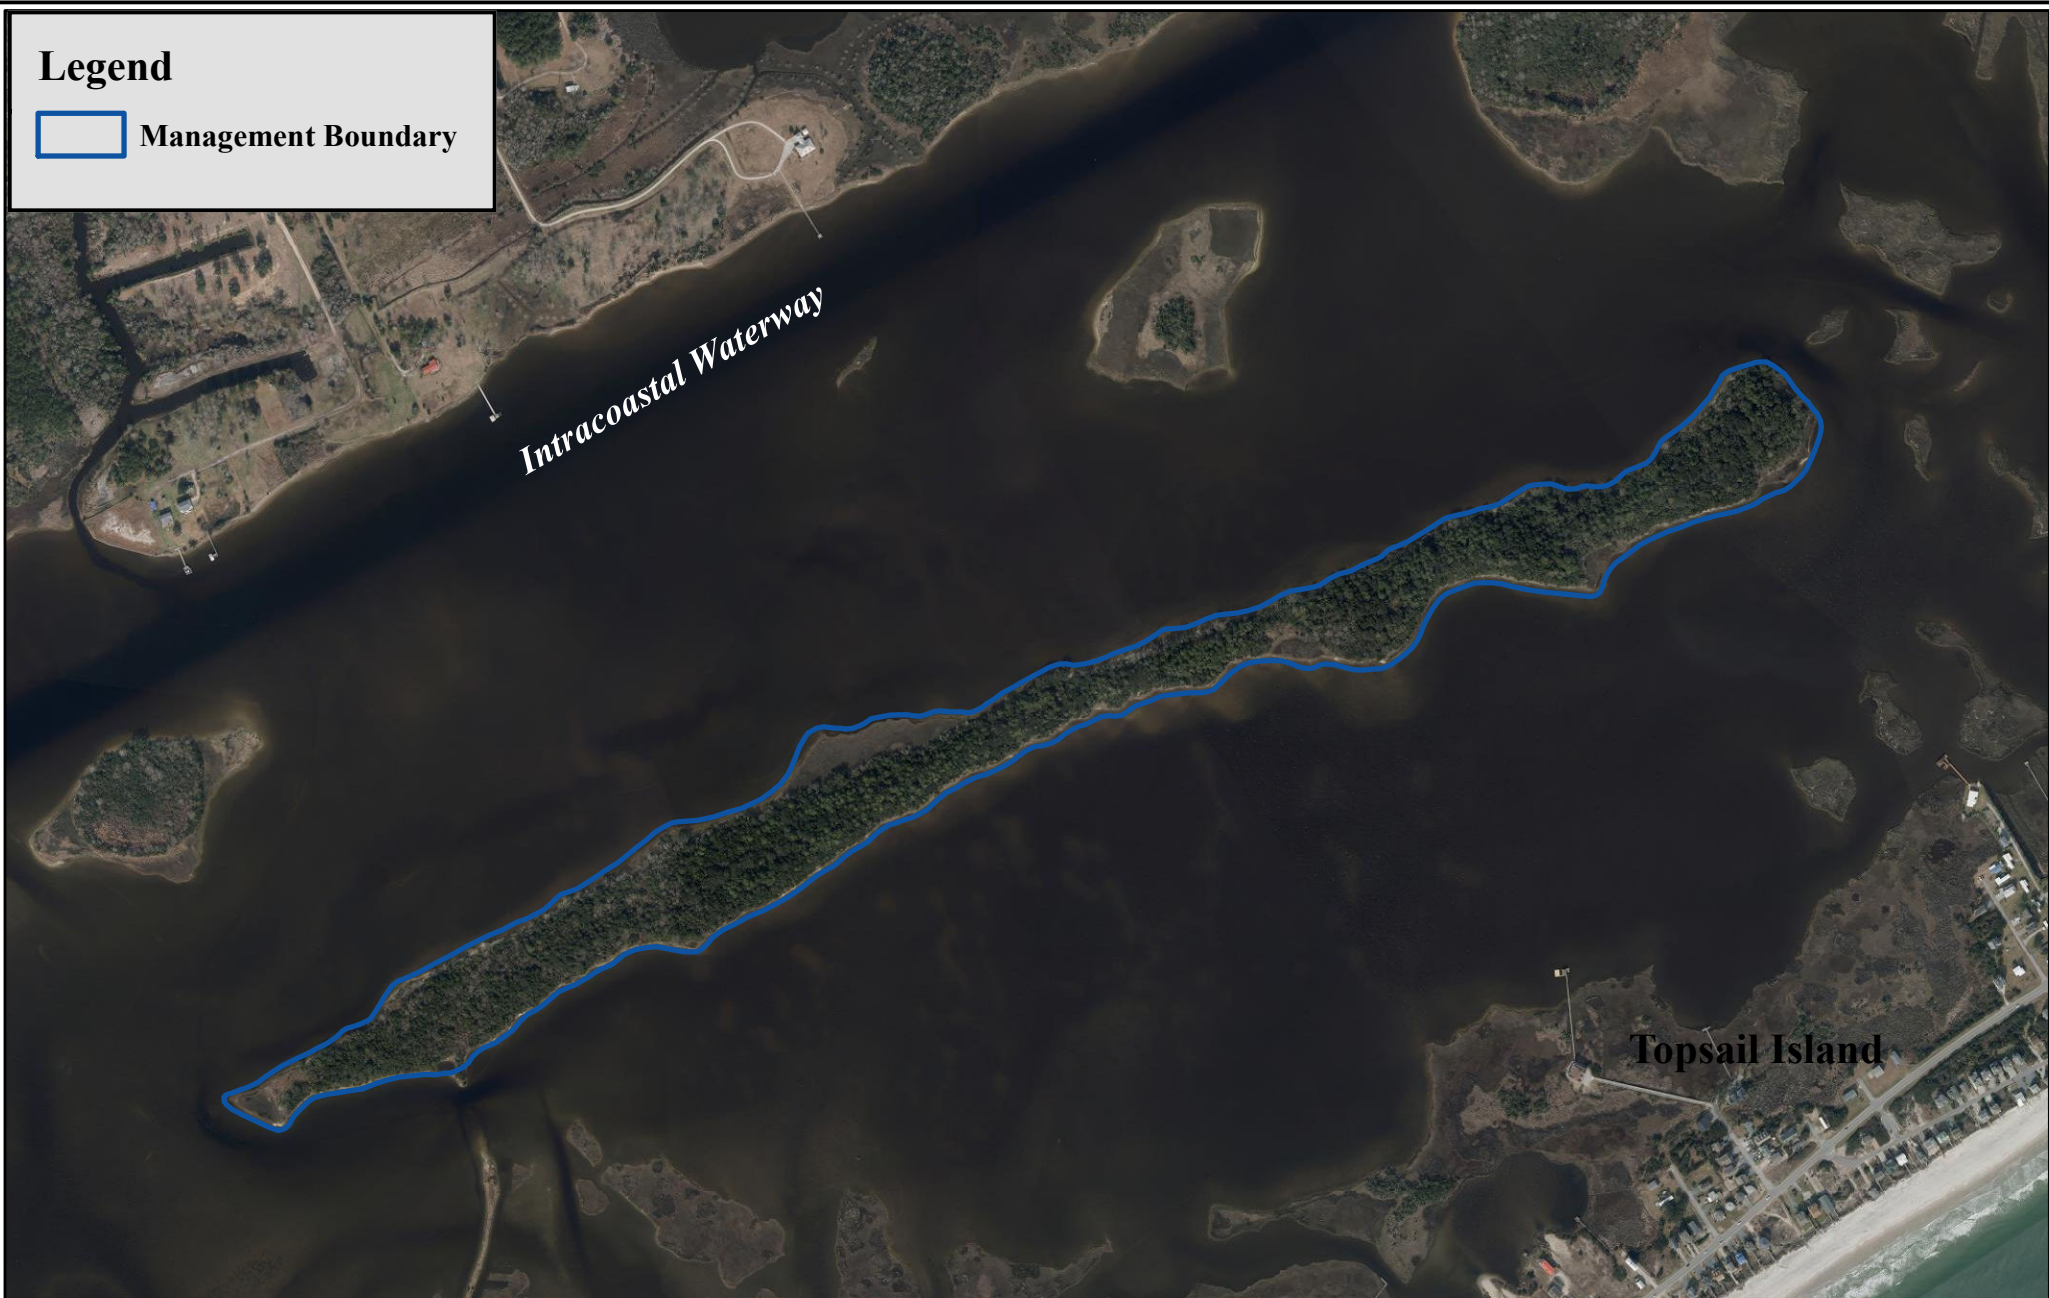

Legend

 Management Boundary

0 0.2 0.4
Km

0 0.125 0.25
Miles

Permuda Island Reserve

North Carolina Coastal Reserve &
National Estuarine Research Reserve

*Designated in 1987
63 Acres*

Vicinity Map