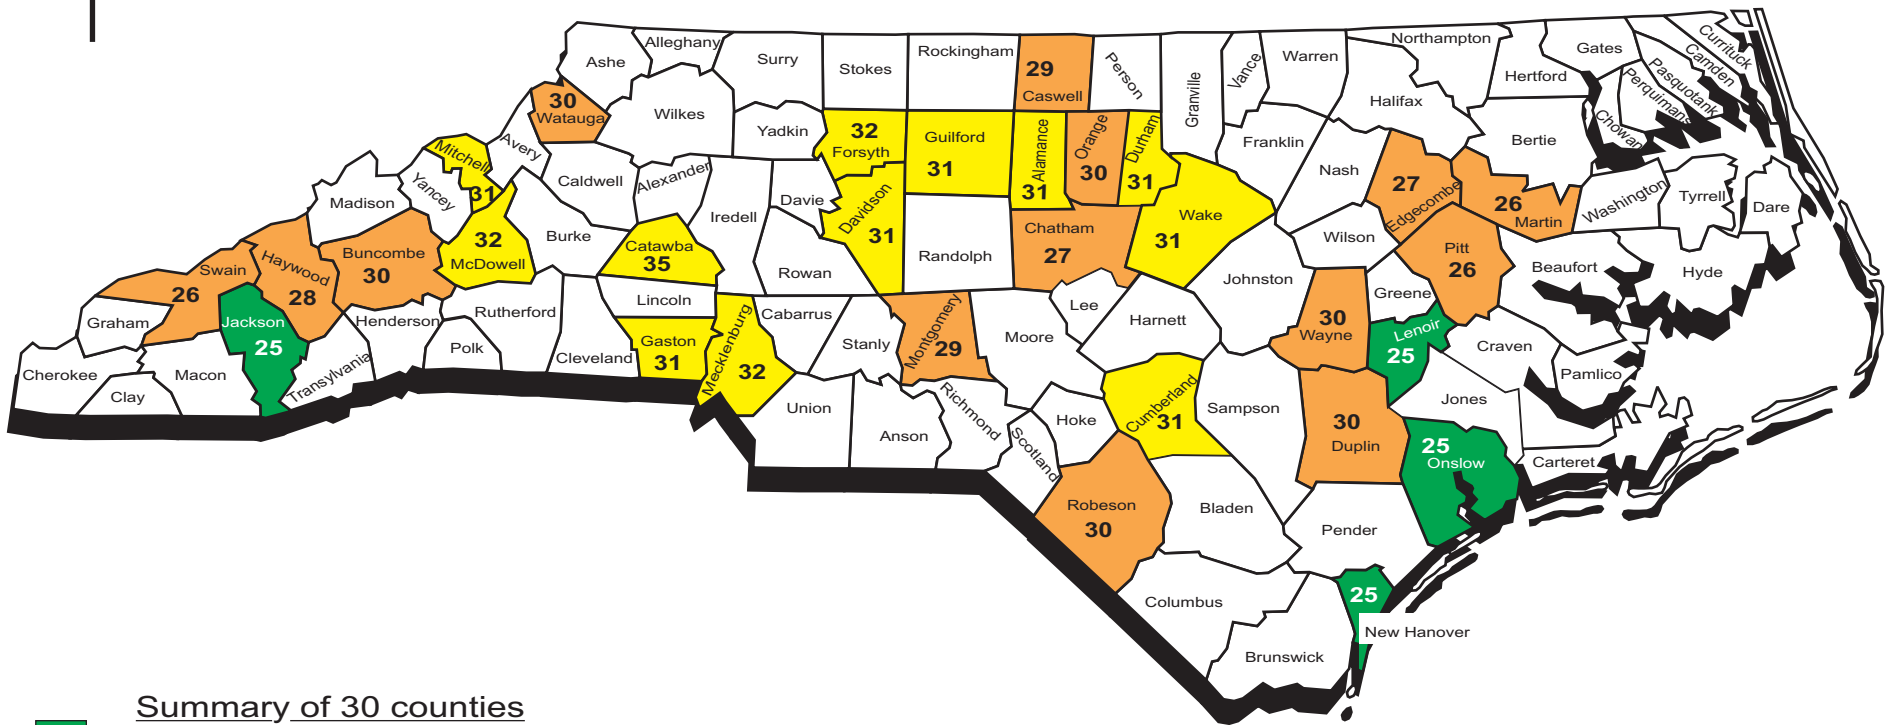

North Carolina PM2.5 “Daily Standard” Design Values 2004-2006

Summary of 30 counties

- 4 well below daily standard
- 14 moderately below daily standard
- 12 slightly below daily standard