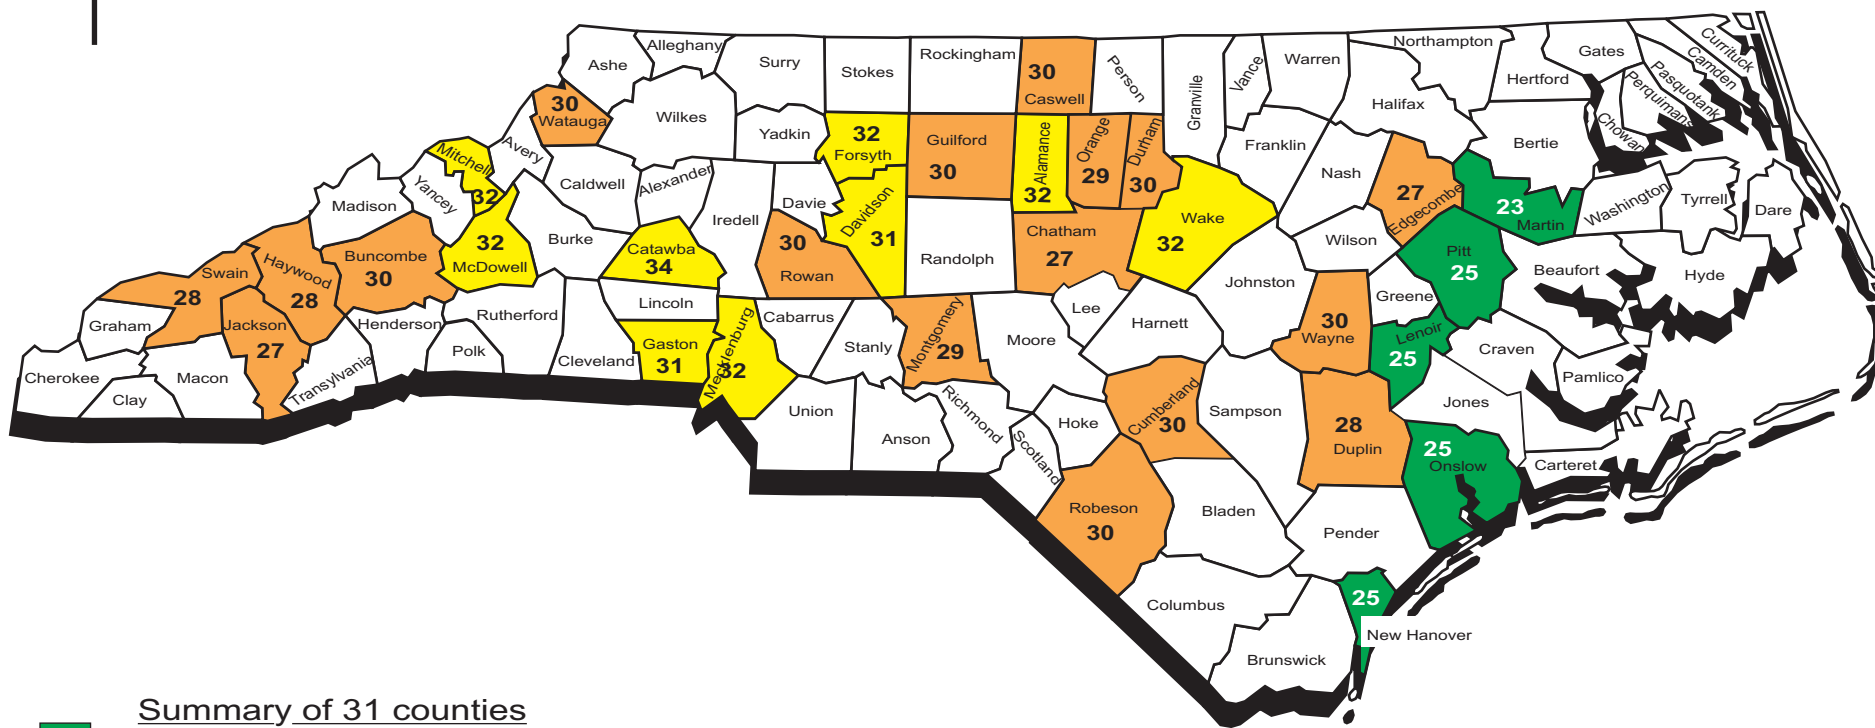

# North Carolina PM2.5 “Daily Standard” Design Values 2005-2007

## Summary of 31 counties

- 5 well below daily standard
- 17 moderately below daily standard
- 9 slightly below daily standard

N.C. DENR  
DAQ/Statistical Services  
using Insightful(R) S-Plus  
Mon Aug 11 17:31:31 EDT 2008