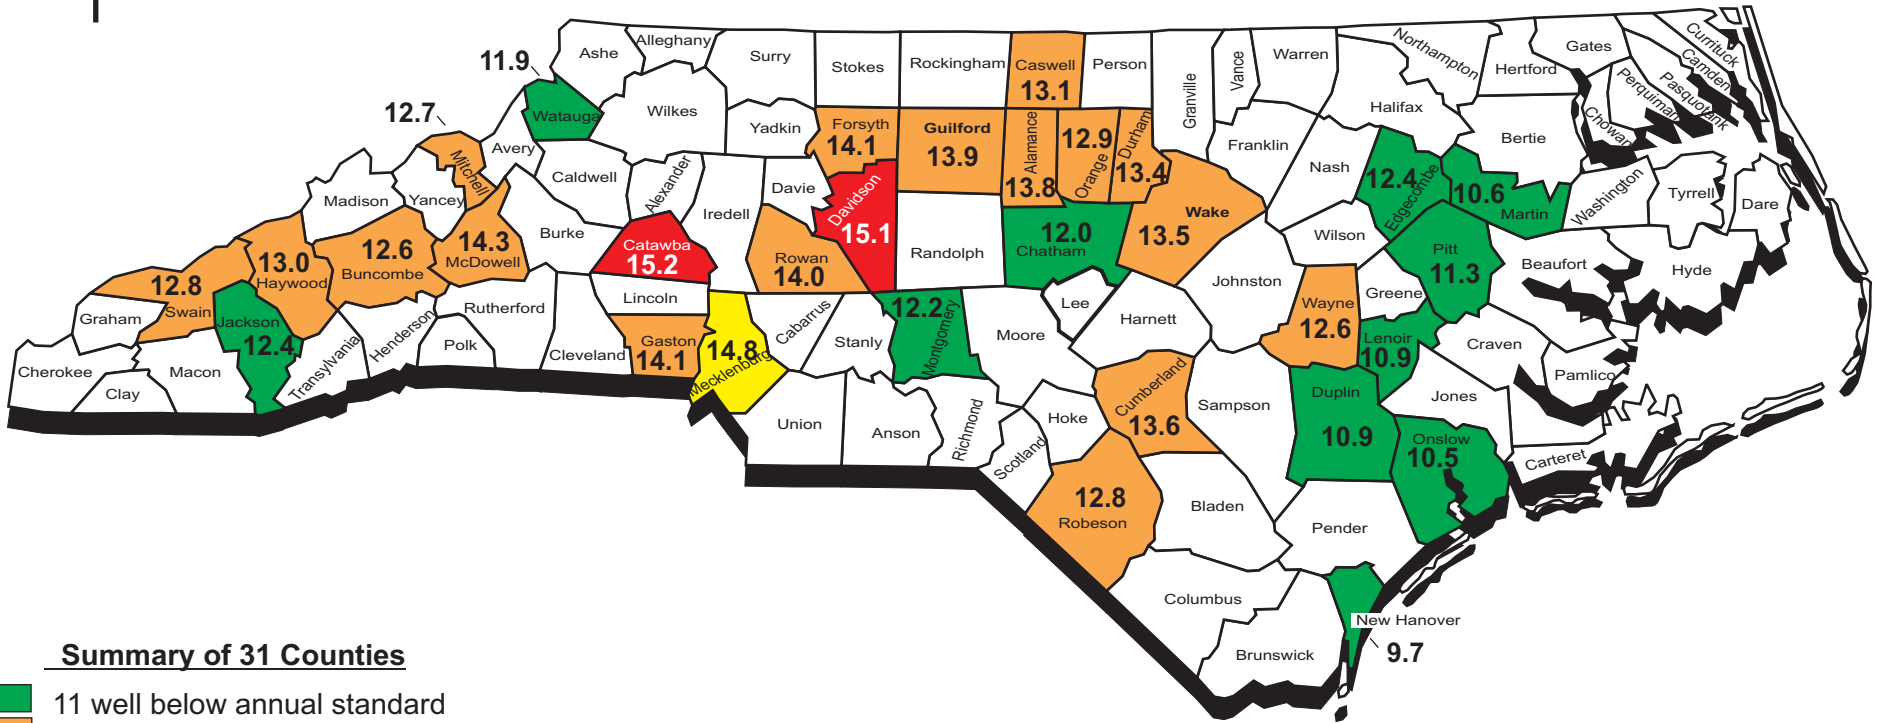

# North Carolina PM2.5 Design Values 2005-2007

## Summary of 31 Counties

- 11 well below annual standard
- 17 moderately below annual standard
- 1 below annual standard
- 2 above annual standard

N.C. DENR  
 Division of Air Quality/Statistical Services  
 using TIBCO(R) S-Plus  
 Fri Jan 30 14:03:45 EST 2009