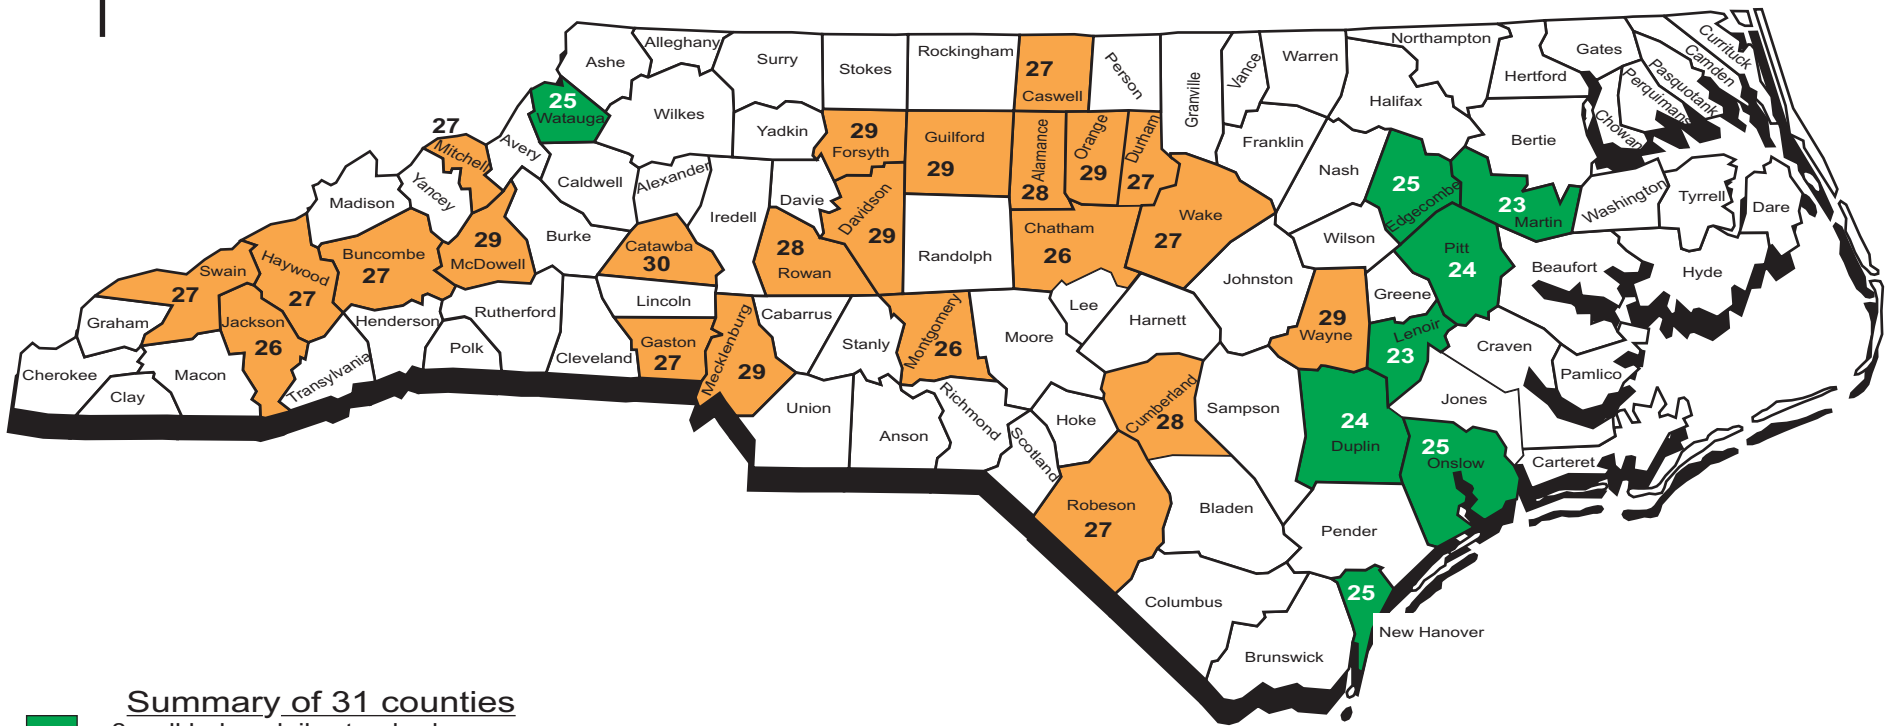

# North Carolina PM2.5 “Daily Standard” Design Values 2006-2008

## Summary of 31 counties

- 8 well below daily standard
- 23 moderately below daily standard

N.C. DENR  
DAQ/Statistical Services

Not To Scale  
08-10-09

Average 98th Percentile