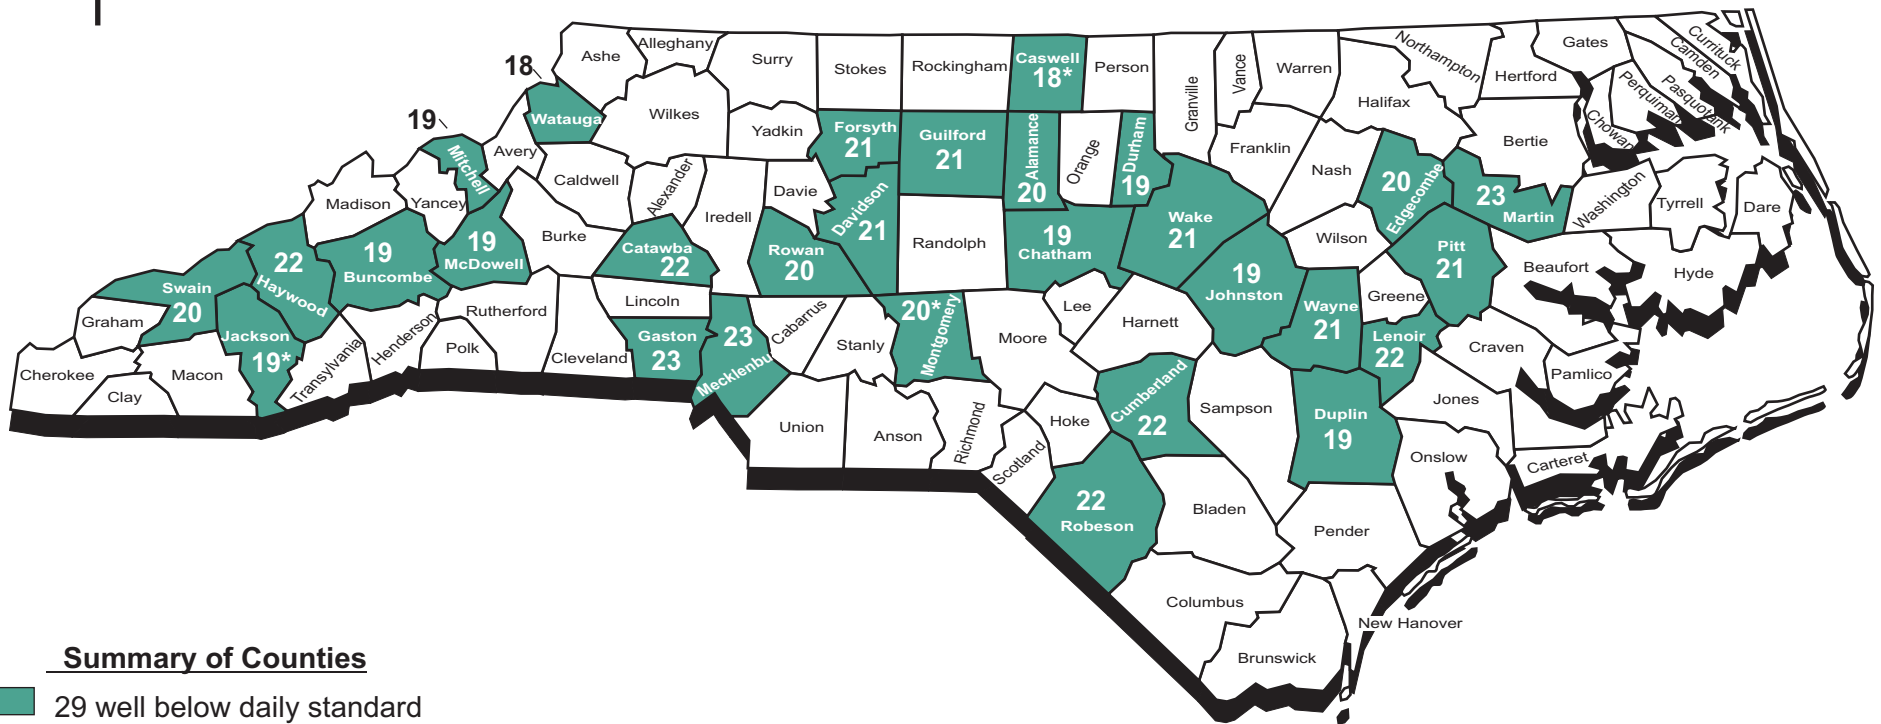

North Carolina PM2.5 “Daily Standard” Design Values 2009-2011

Summary of Counties

29 well below daily standard

*Value estimated from incomplete data