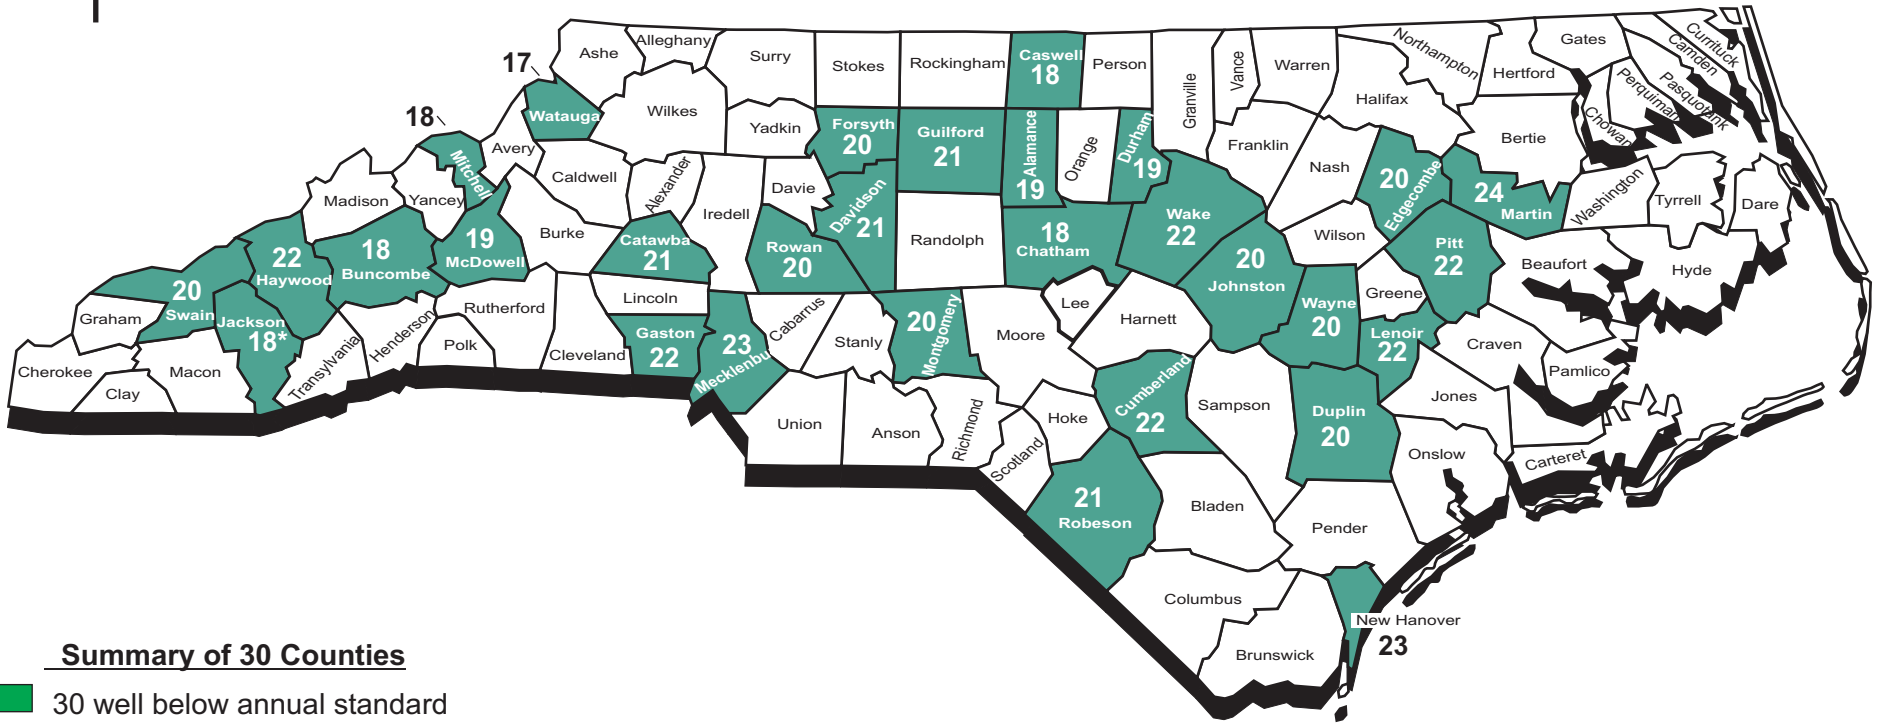

# North Carolina PM2.5 “Daily Standard” Design Values 2010-2012

## Summary of 30 Counties

■ 30 well below annual standard

\*Value estimated from incomplete data