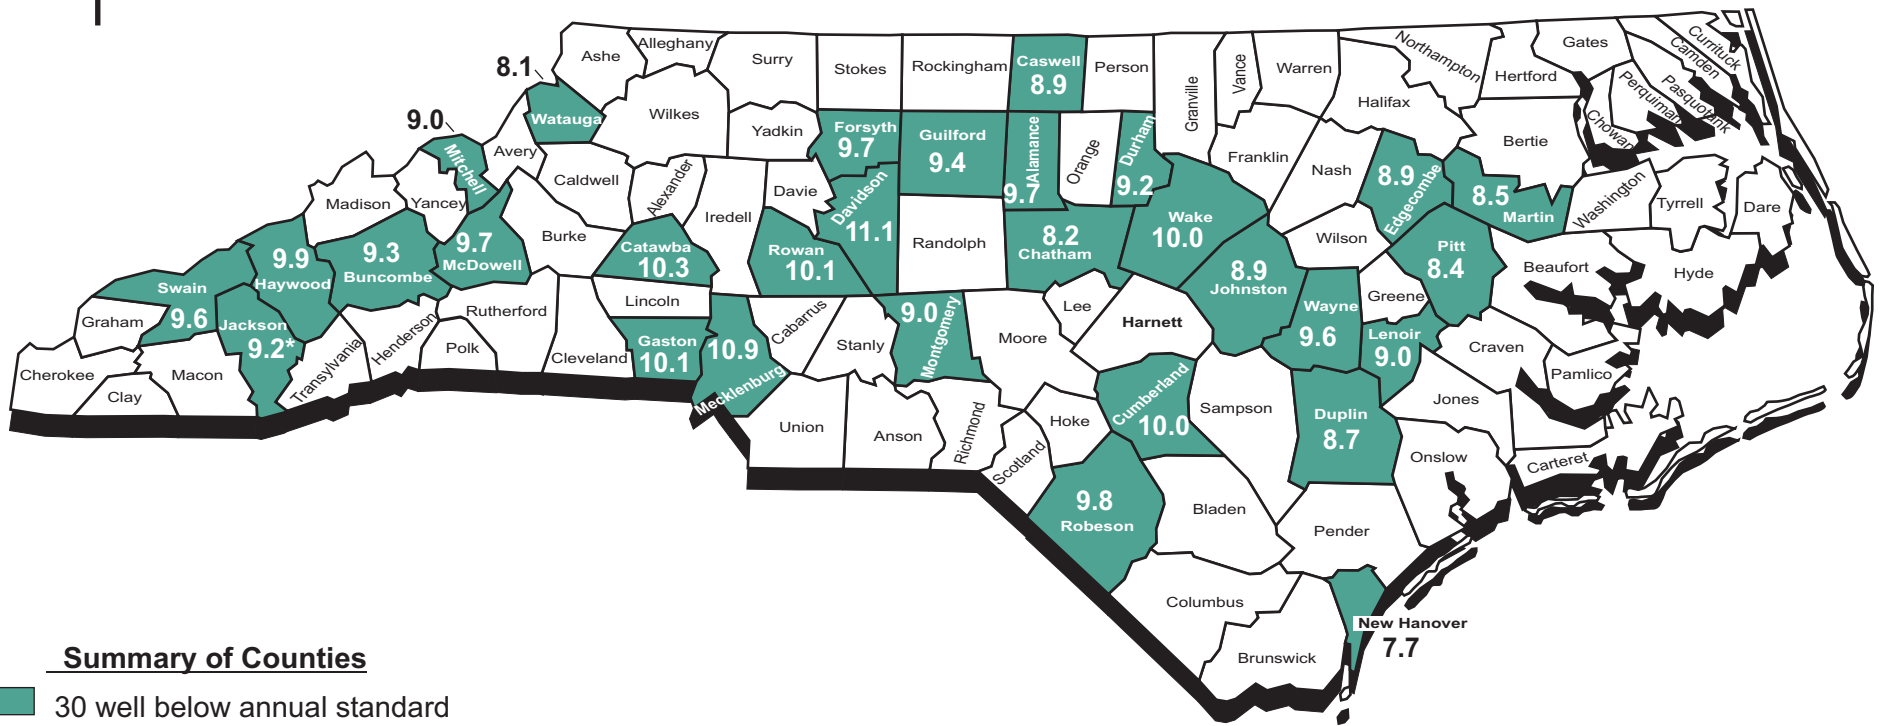

# North Carolina PM2.5 Design Values 2010-2012

## Summary of Counties

30 well below annual standard

\*Value estimated from incomplete data