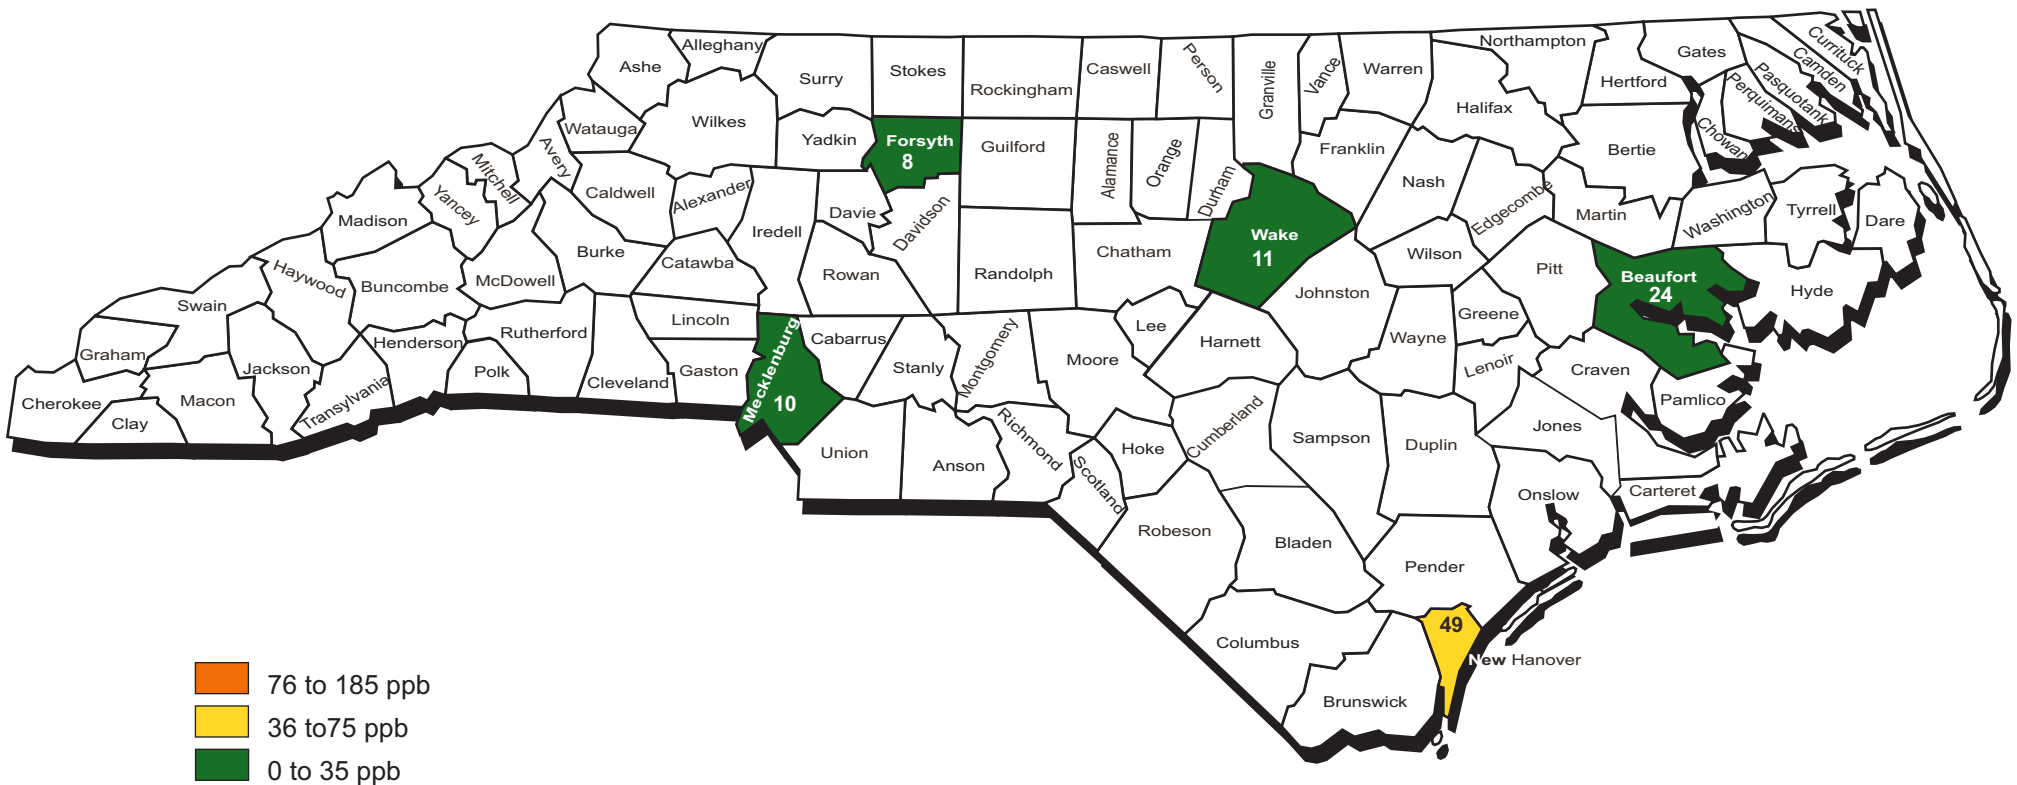

# North Carolina Design Values in Counties with SO<sub>2</sub> Monitors 2011-2013 (99th Percentile Averages)

**Notes:**

2010 1-hour SO<sub>2</sub> standard = 75 ppb  
ppb = parts per billion

N.C. DENR - DAQ  
Not To Scale  
October 27, 2014