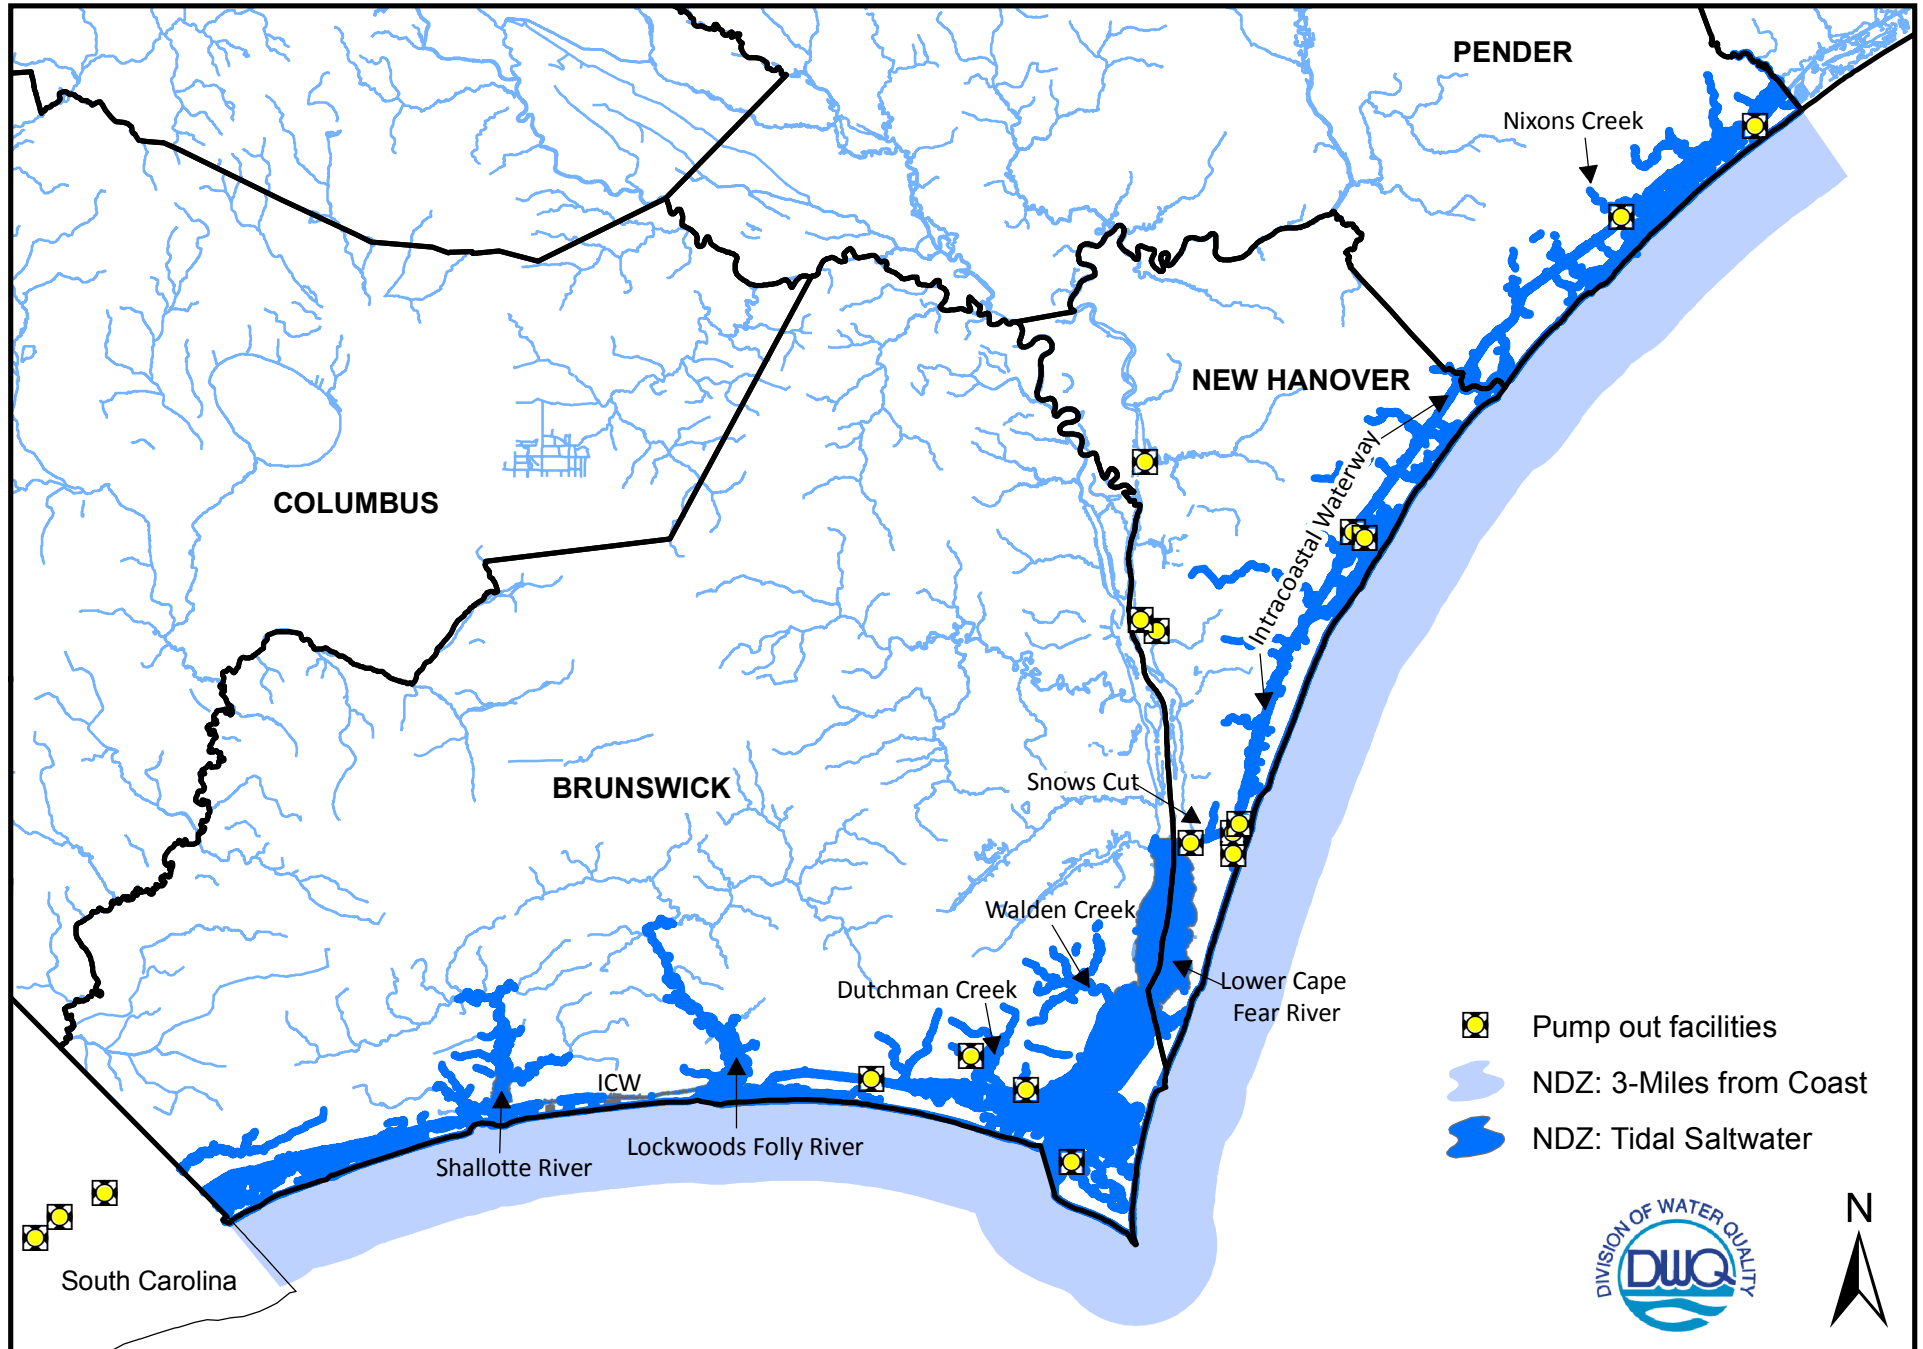

No Discharge Zones

Brunswick, New Hanover & Pender Counties, North Carolina

Map Source: NCDENR Division of Water Quality, Produced January 31, 2011

0 2 4 8 Miles