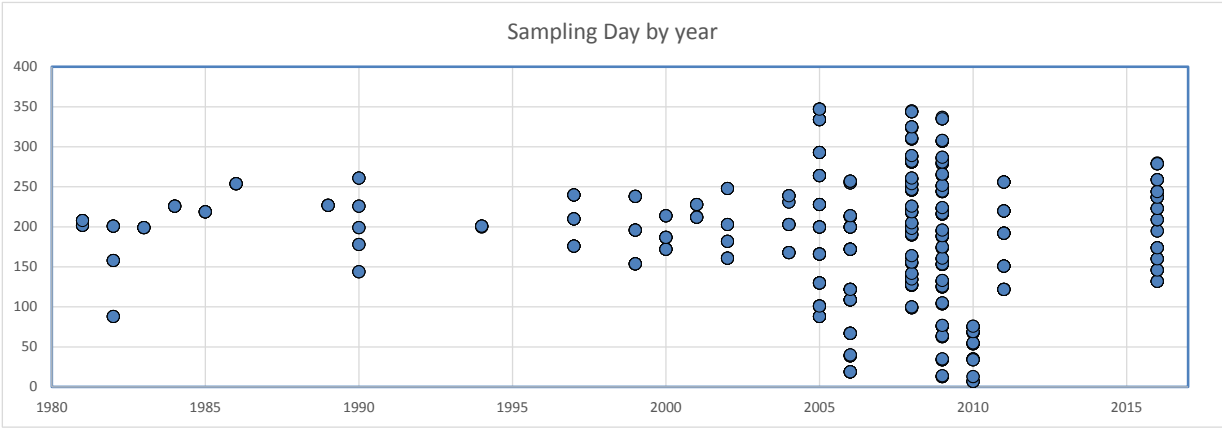

High Rock Lake - Evaluation of pH trends over time - surface layer average

High Rock Lake - Evaluation of pH trends over time - surface layer average

High Rock Lake - Evaluation of pH trends over time - surface layer average

High Rock Lake - Evaluation of pH trends over time - surface layer average