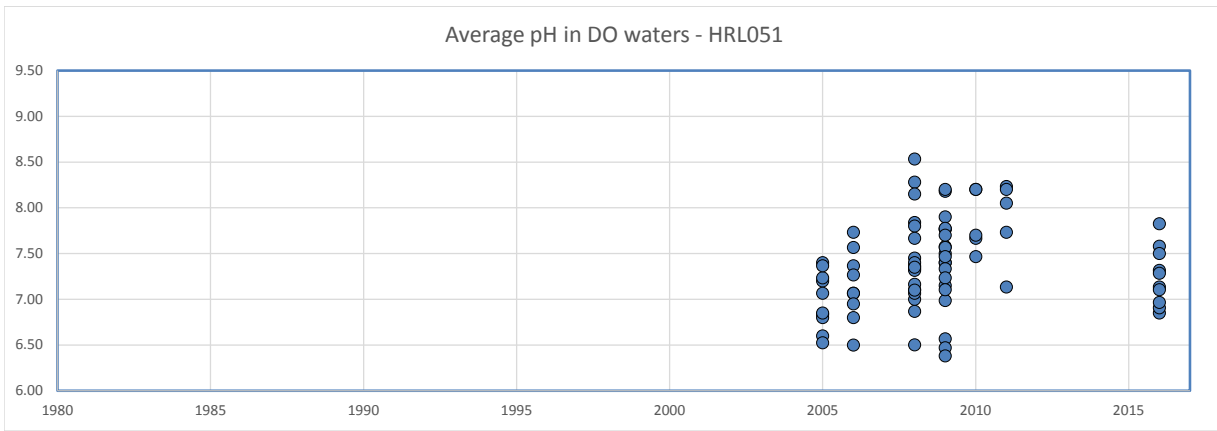

High Rock Lake - Evaluation of pH trends over time - surface layer average

High Rock Lake - Evaluation of pH trends over time - surface layer average

High Rock Lake - Evaluation of pH trends over time - surface layer average

High Rock Lake - Evaluation of pH trends over time - surface layer average