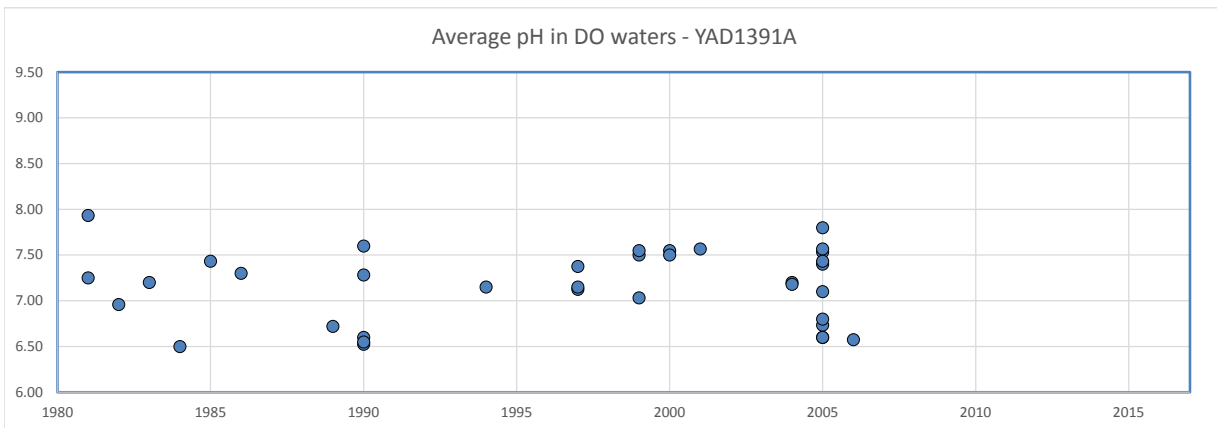

High Rock Lake - Evaluation of pH trends over time - surface layer average

High Rock Lake - Evaluation of pH trends over time - surface layer average

High Rock Lake - Evaluation of pH trends over time - surface layer average

High Rock Lake - Evaluation of pH trends over time - surface layer average