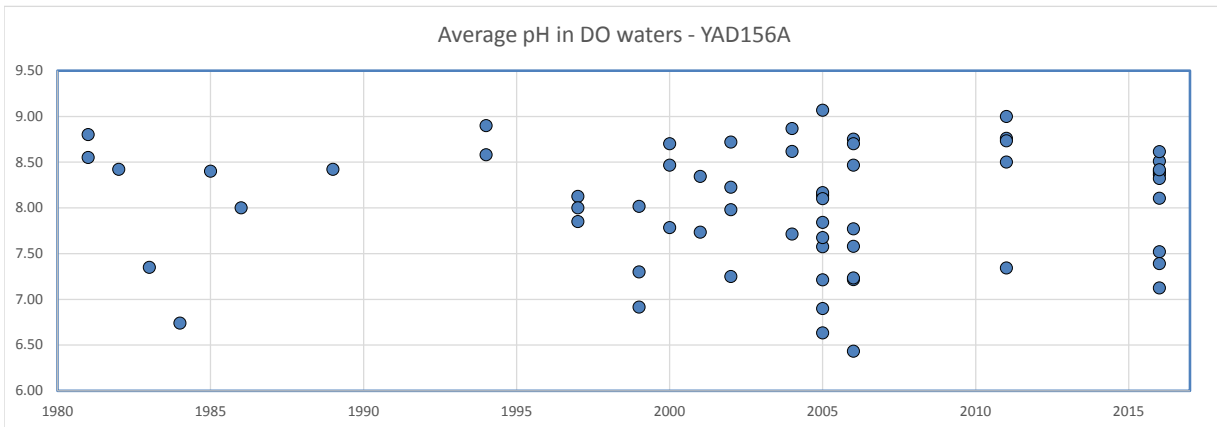

High Rock Lake - Evaluation of pH trends over time - surface layer average

High Rock Lake - Evaluation of pH trends over time - surface layer average

High Rock Lake - Evaluation of pH trends over time - surface layer average

High Rock Lake - Evaluation of pH trends over time - surface layer average