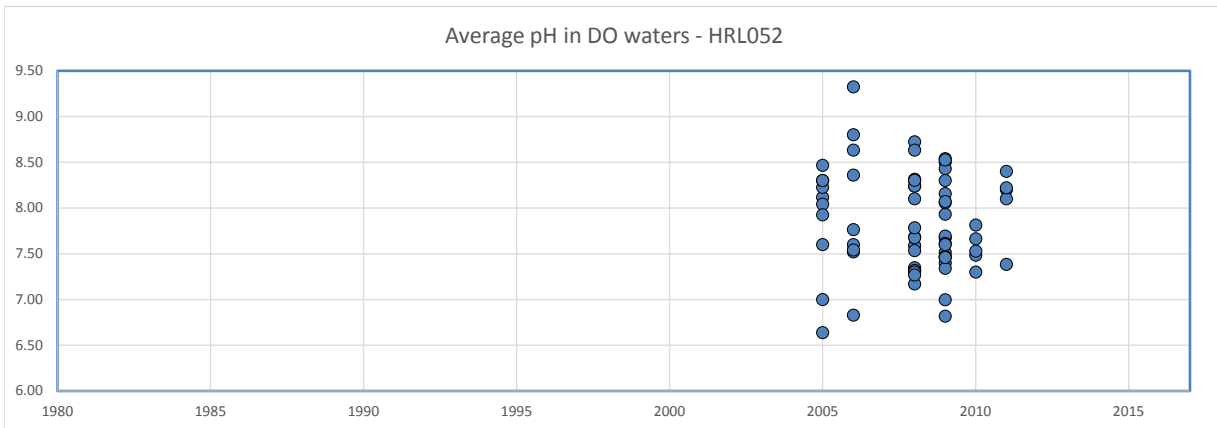

High Rock Lake - Evaluation of pH trends over time - surface layer average

High Rock Lake - Evaluation of pH trends over time - surface layer average

High Rock Lake - Evaluation of pH trends over time - surface layer average

High Rock Lake - Evaluation of pH trends over time - surface layer average