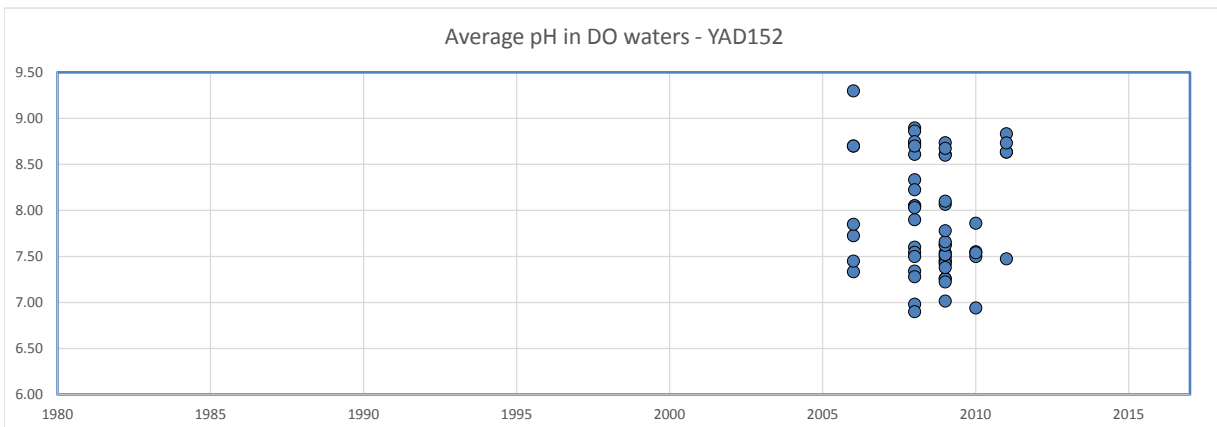

High Rock Lake - Evaluation of pH trends over time - surface layer average

High Rock Lake - Evaluation of pH trends over time - surface layer average

High Rock Lake - Evaluation of pH trends over time - surface layer average

High Rock Lake - Evaluation of pH trends over time - surface layer average