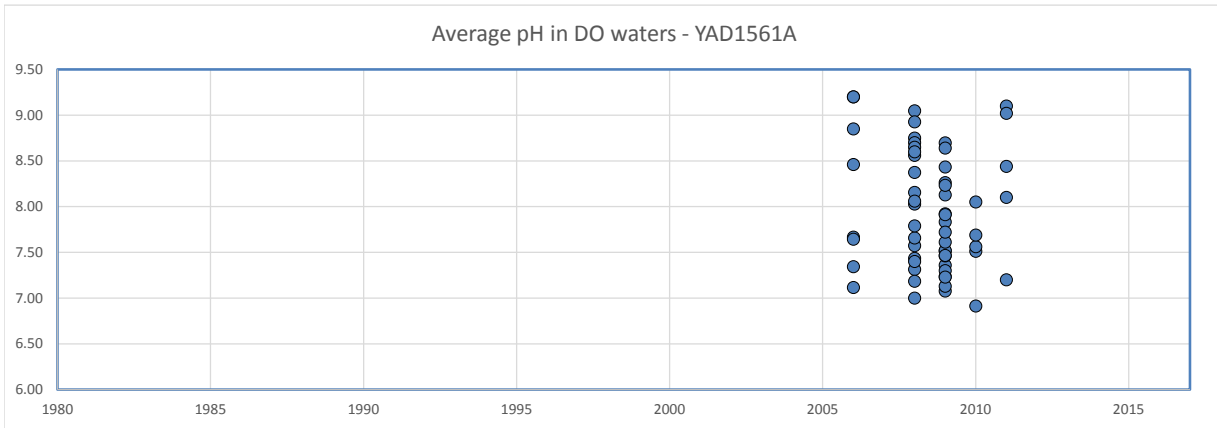

High Rock Lake - Evaluation of pH trends over time - surface layer average

High Rock Lake - Evaluation of pH trends over time - surface layer average

High Rock Lake - Evaluation of pH trends over time - surface layer average

High Rock Lake - Evaluation of pH trends over time - surface layer average