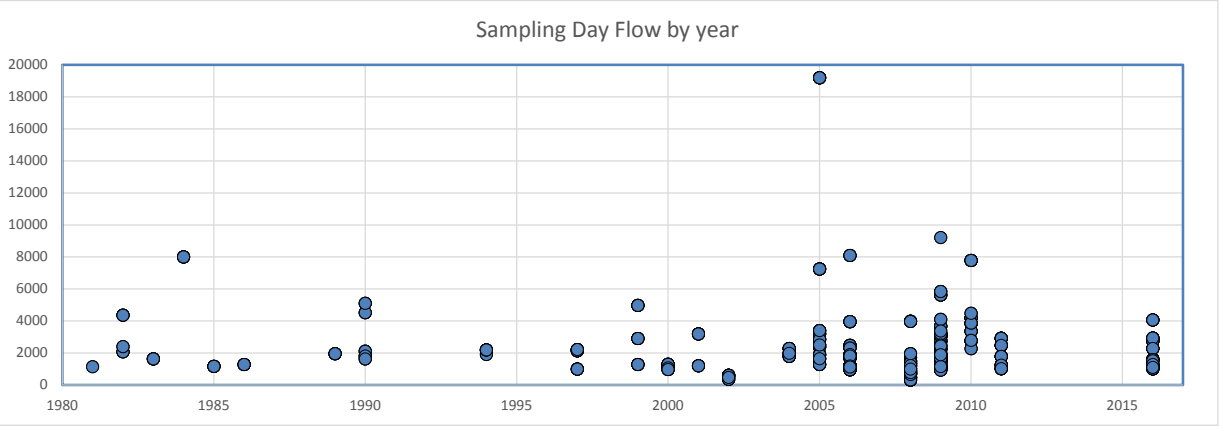

High Rock Lake - Evaluation of pH trends over time - surface layer average

High Rock Lake - Evaluation of pH trends over time - surface layer average

High Rock Lake - Evaluation of pH trends over time - surface layer average

High Rock Lake - Evaluation of pH trends over time - surface layer average