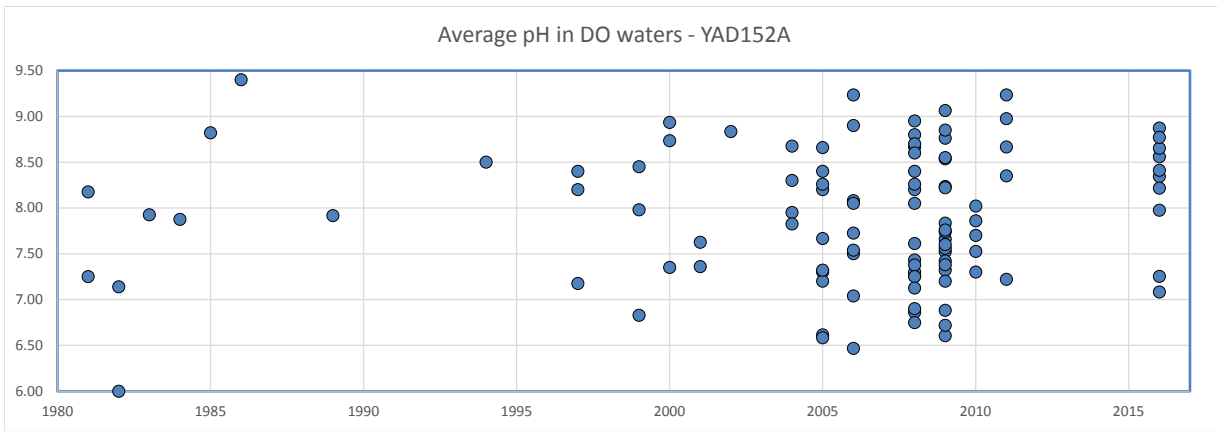

High Rock Lake - Evaluation of pH trends over time - surface layer average

High Rock Lake - Evaluation of pH trends over time - surface layer average

High Rock Lake - Evaluation of pH trends over time - surface layer average

High Rock Lake - Evaluation of pH trends over time - surface layer average