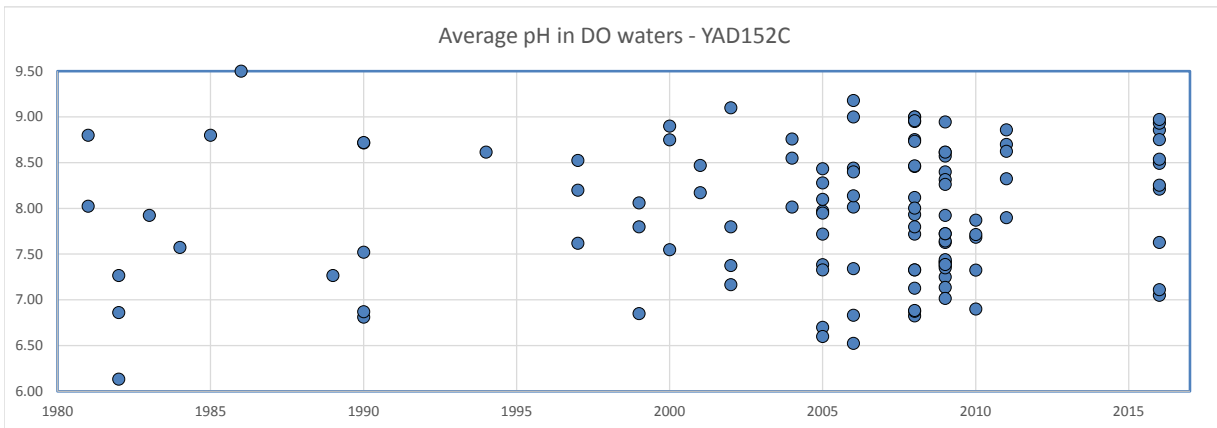

High Rock Lake - Evaluation of pH trends over time - surface layer average

High Rock Lake - Evaluation of pH trends over time - surface layer average

High Rock Lake - Evaluation of pH trends over time - surface layer average

High Rock Lake - Evaluation of pH trends over time - surface layer average