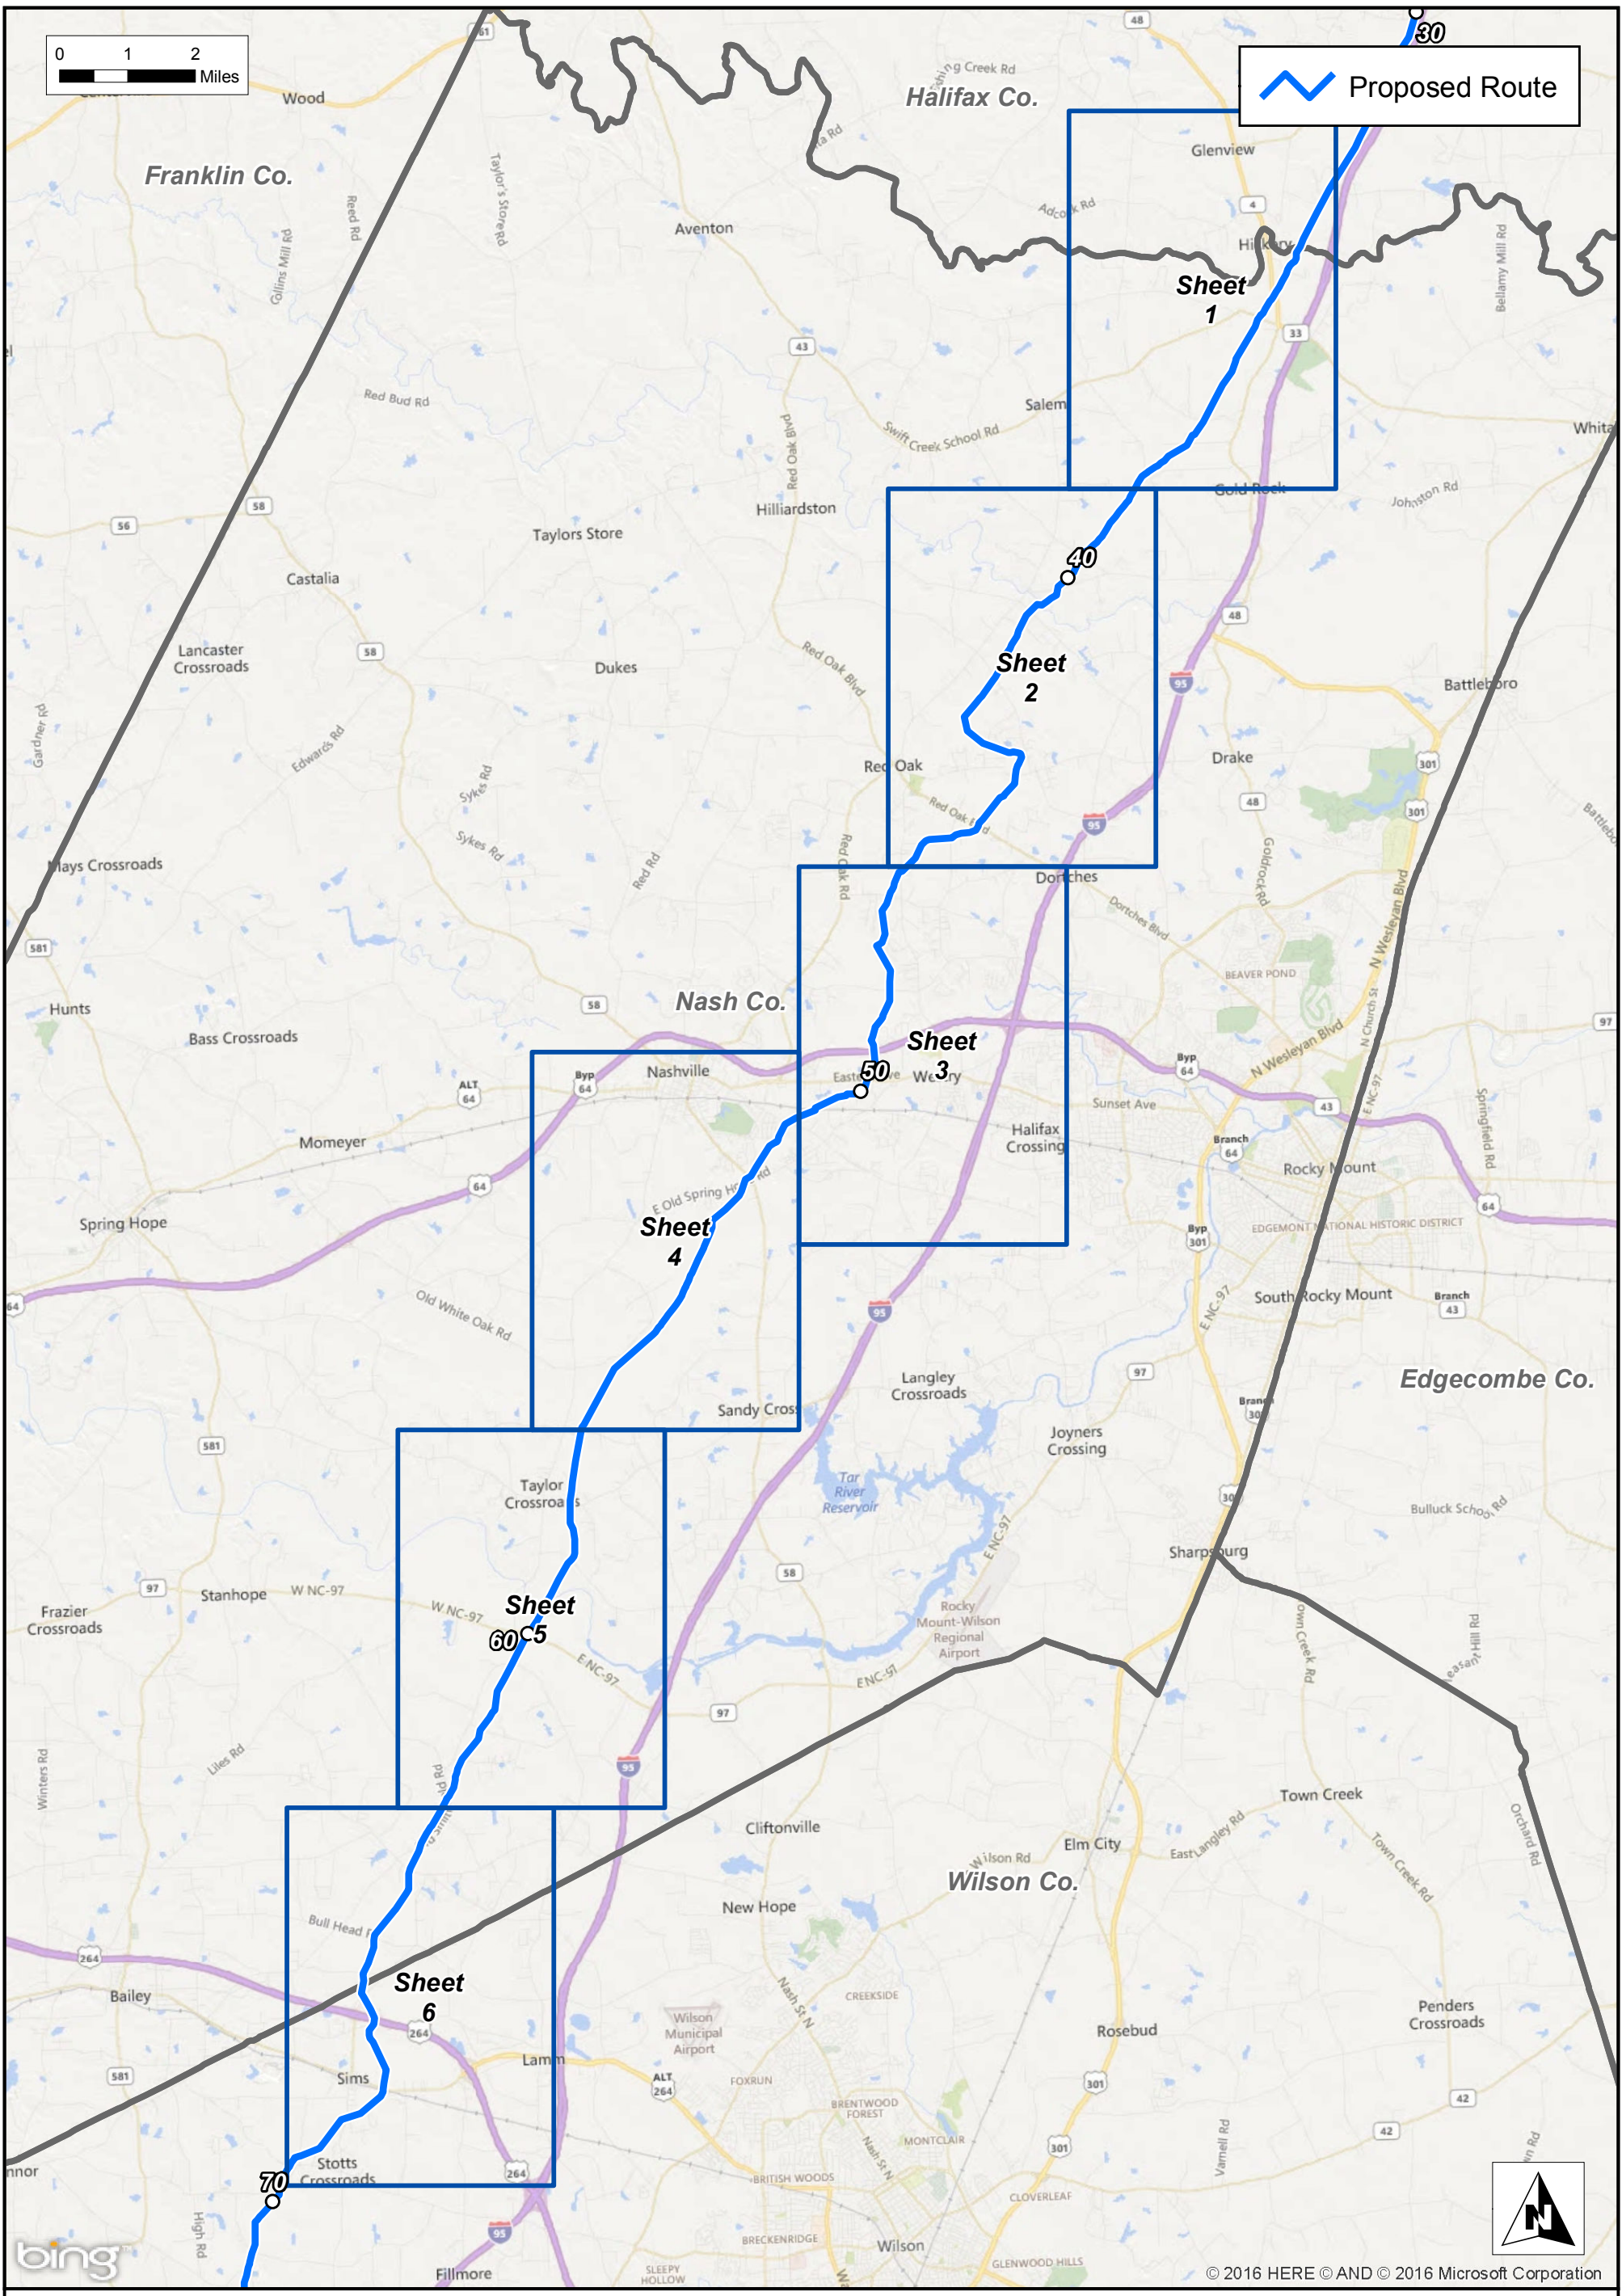


 Proposed Route

bing

© 2016 HERE © AND © 2016 Microsoft Corporation

# Atlantic Coast Pipeline Nash County, North Carolina April 2016

an ERM Group company