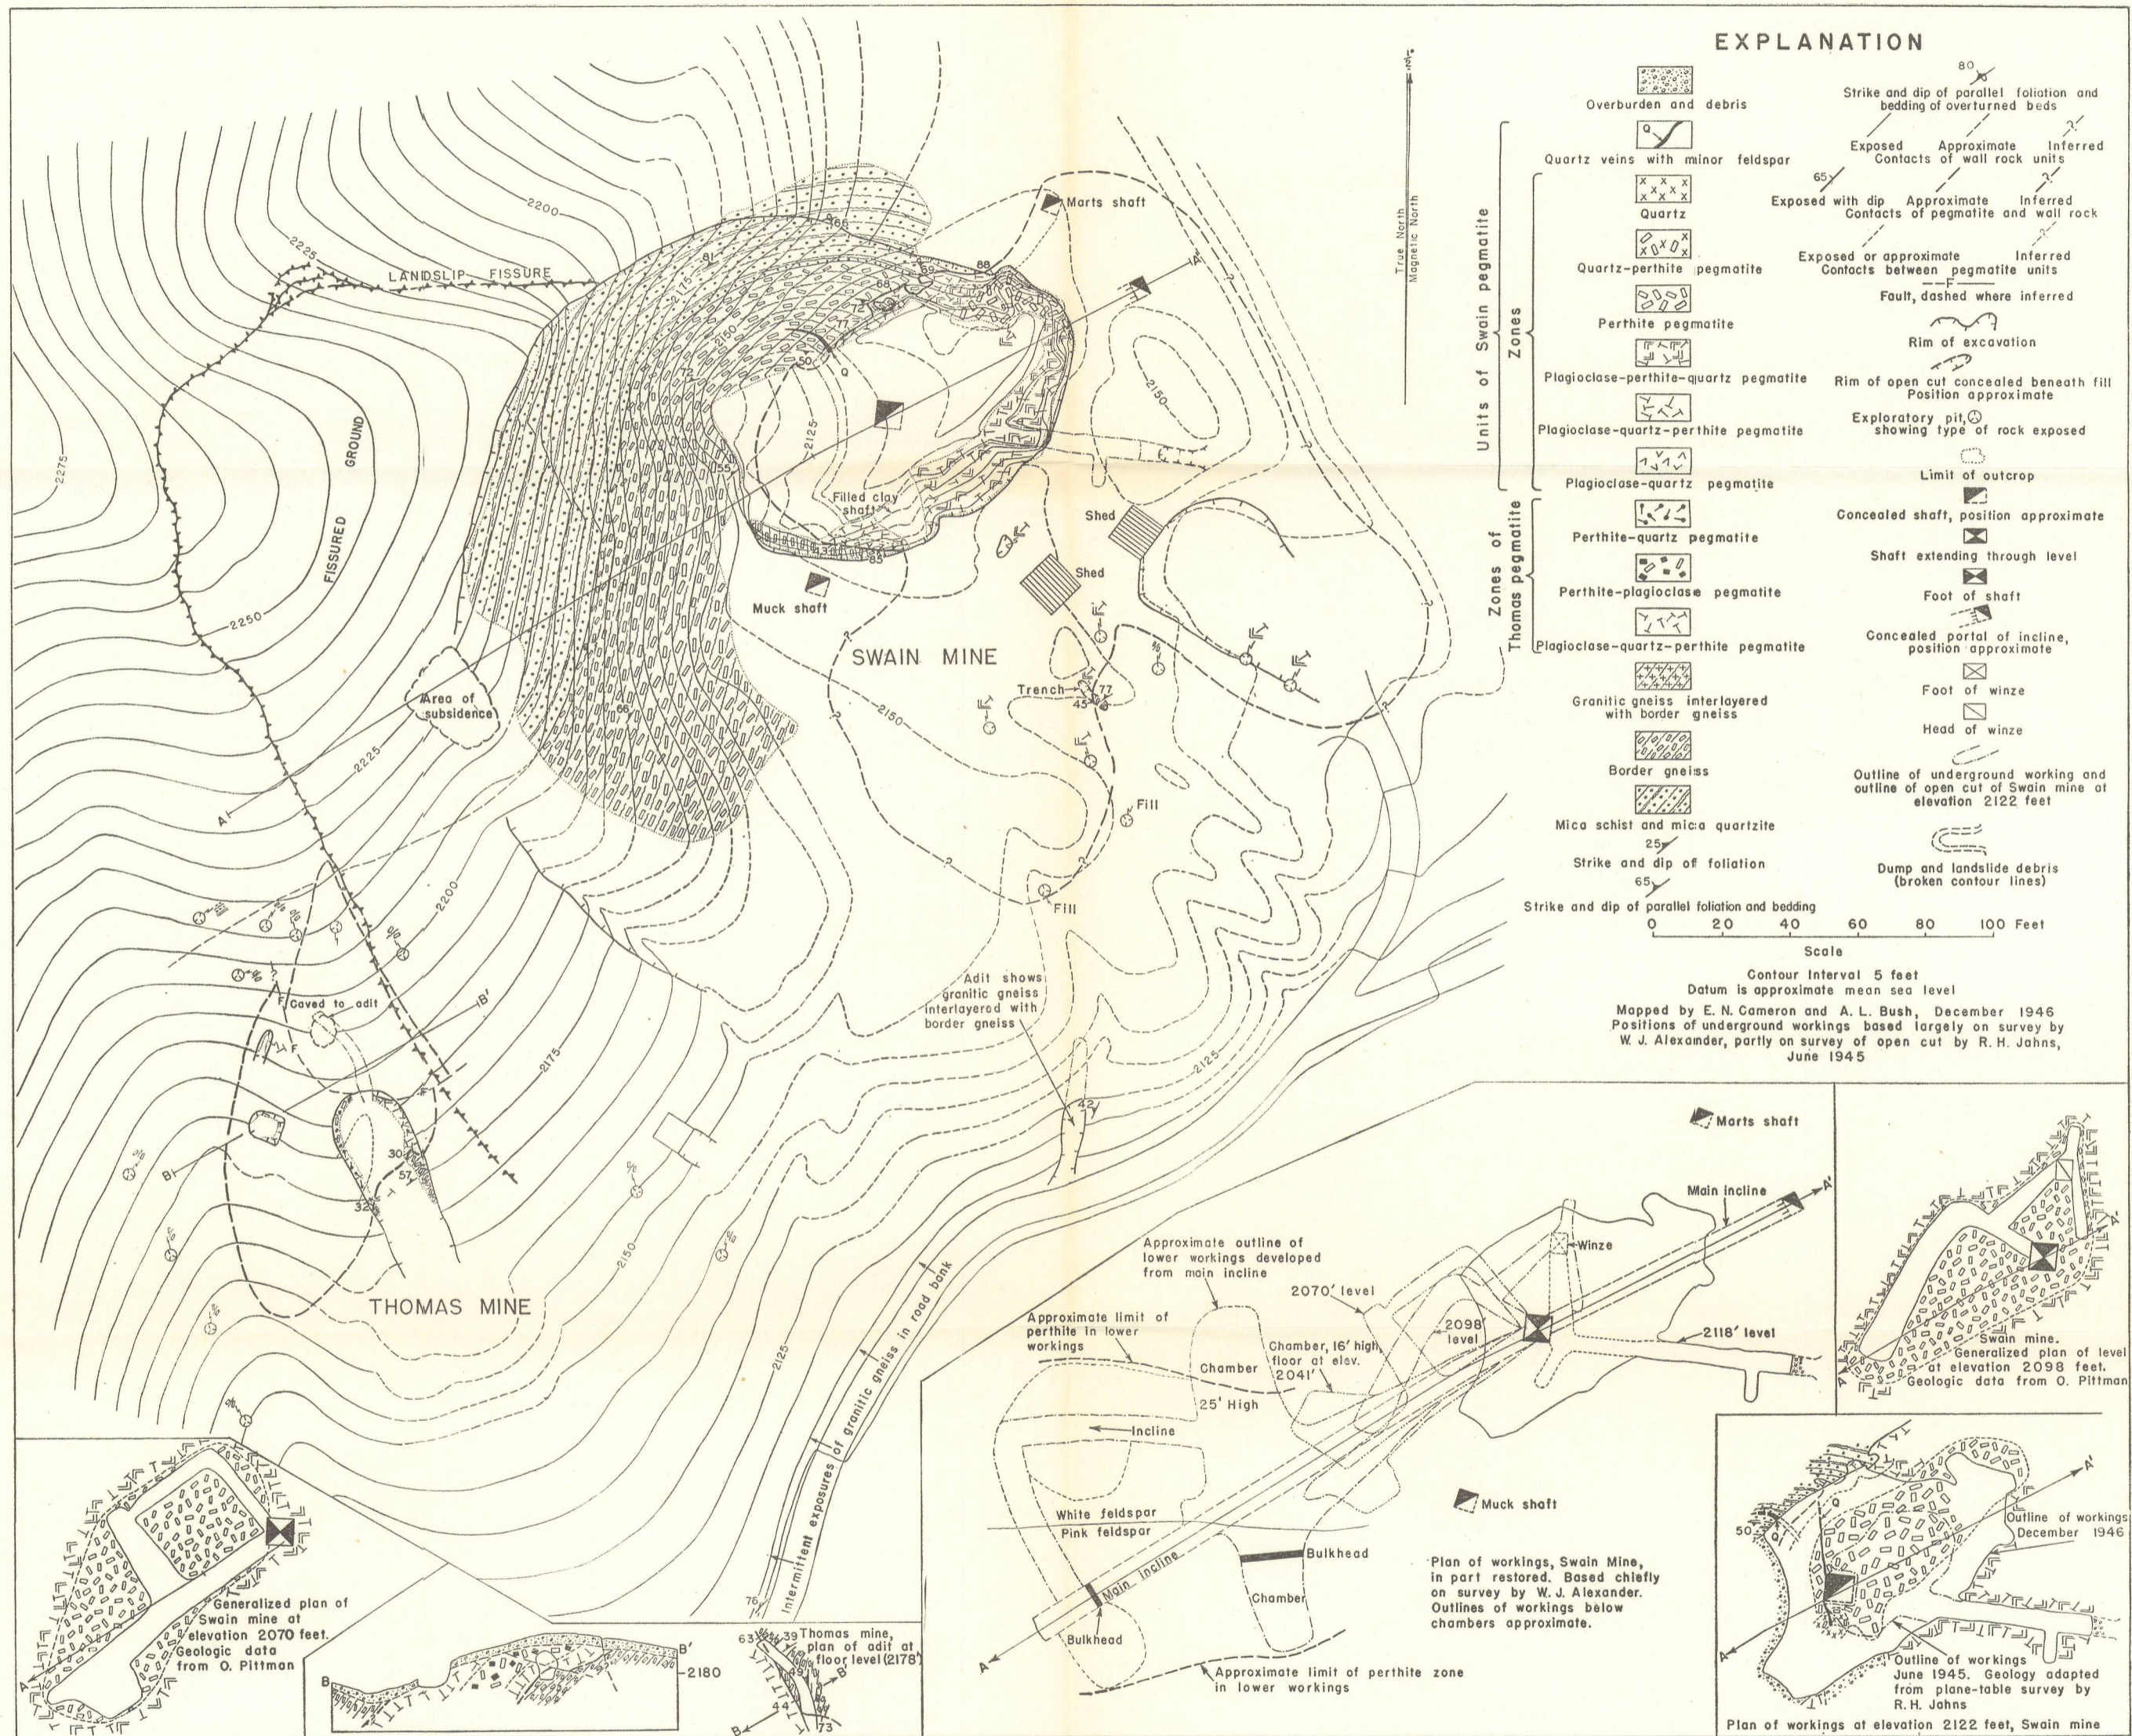

UNITED STATES DEPARTMENT OF THE INTERIOR
GEOLOGICAL SURVEY

PREPARED IN COOPERATION WITH
THE NORTH CAROLINA DEPARTMENT
OF CONSERVATION AND DEVELOPMENT

SWAIN AND THOMAS MINES
Swain County, North Carolina
GEOLOGIC MAP, PLANS, AND CROSS SECTIONS