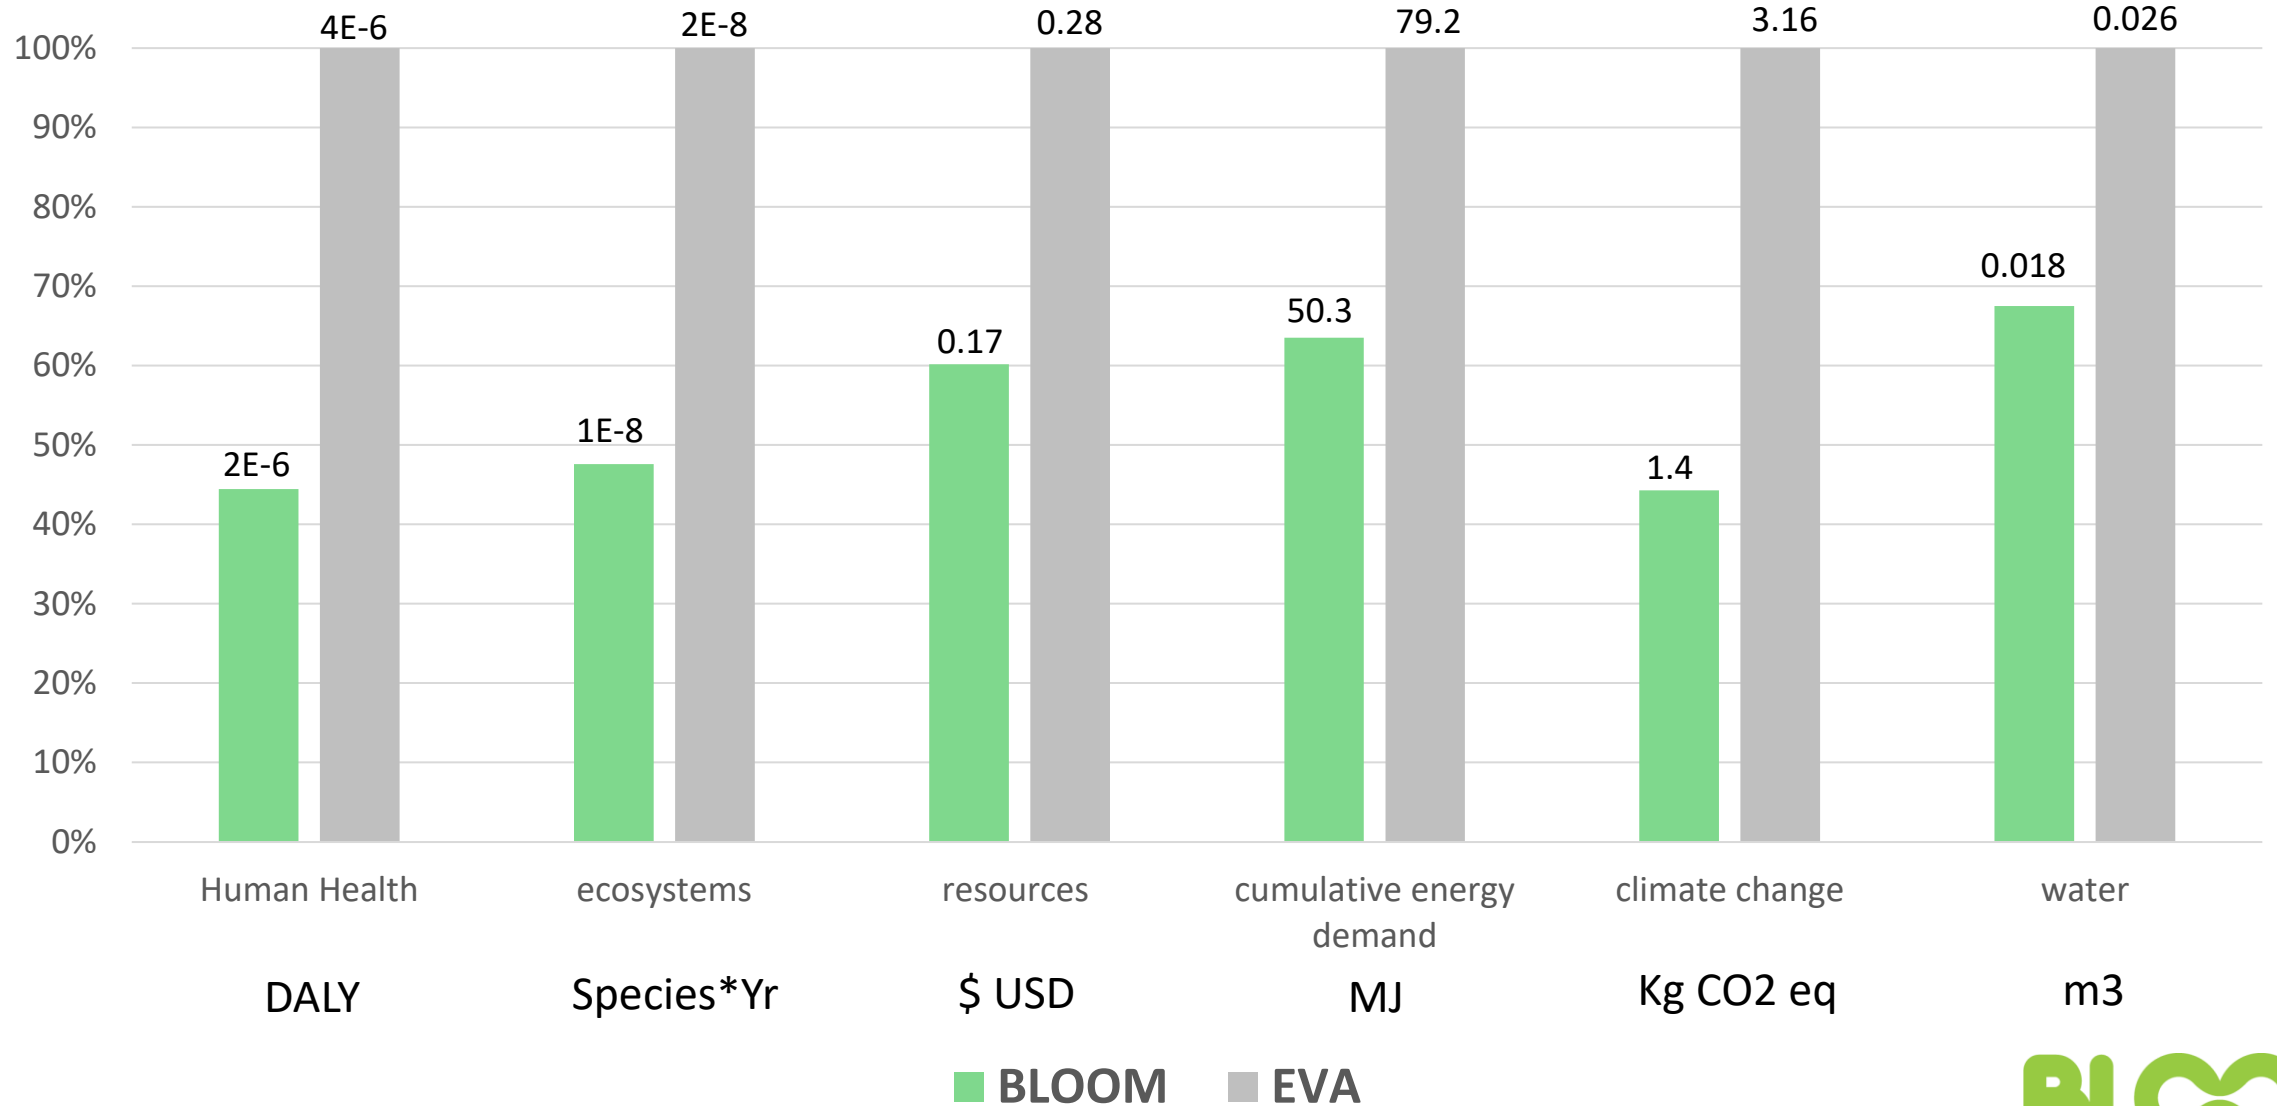

COAGULATION

RESTORATION

REMEDICATION

SLURRY

POWDER

PELLETS

Bloom Makes Products More Sustainable

BLOOM-EVA

Contribution of Life Cycle Impacts

BLOOM-EVA vs EVA

Per Kilogram

THE CLEAN WATER + CLEAN AIR

BLOOM CERTIFICATION

Global Recycling Standard (GRS)

ECO-FACTS

For Every 1 Kilogram of BLOOM-EVA