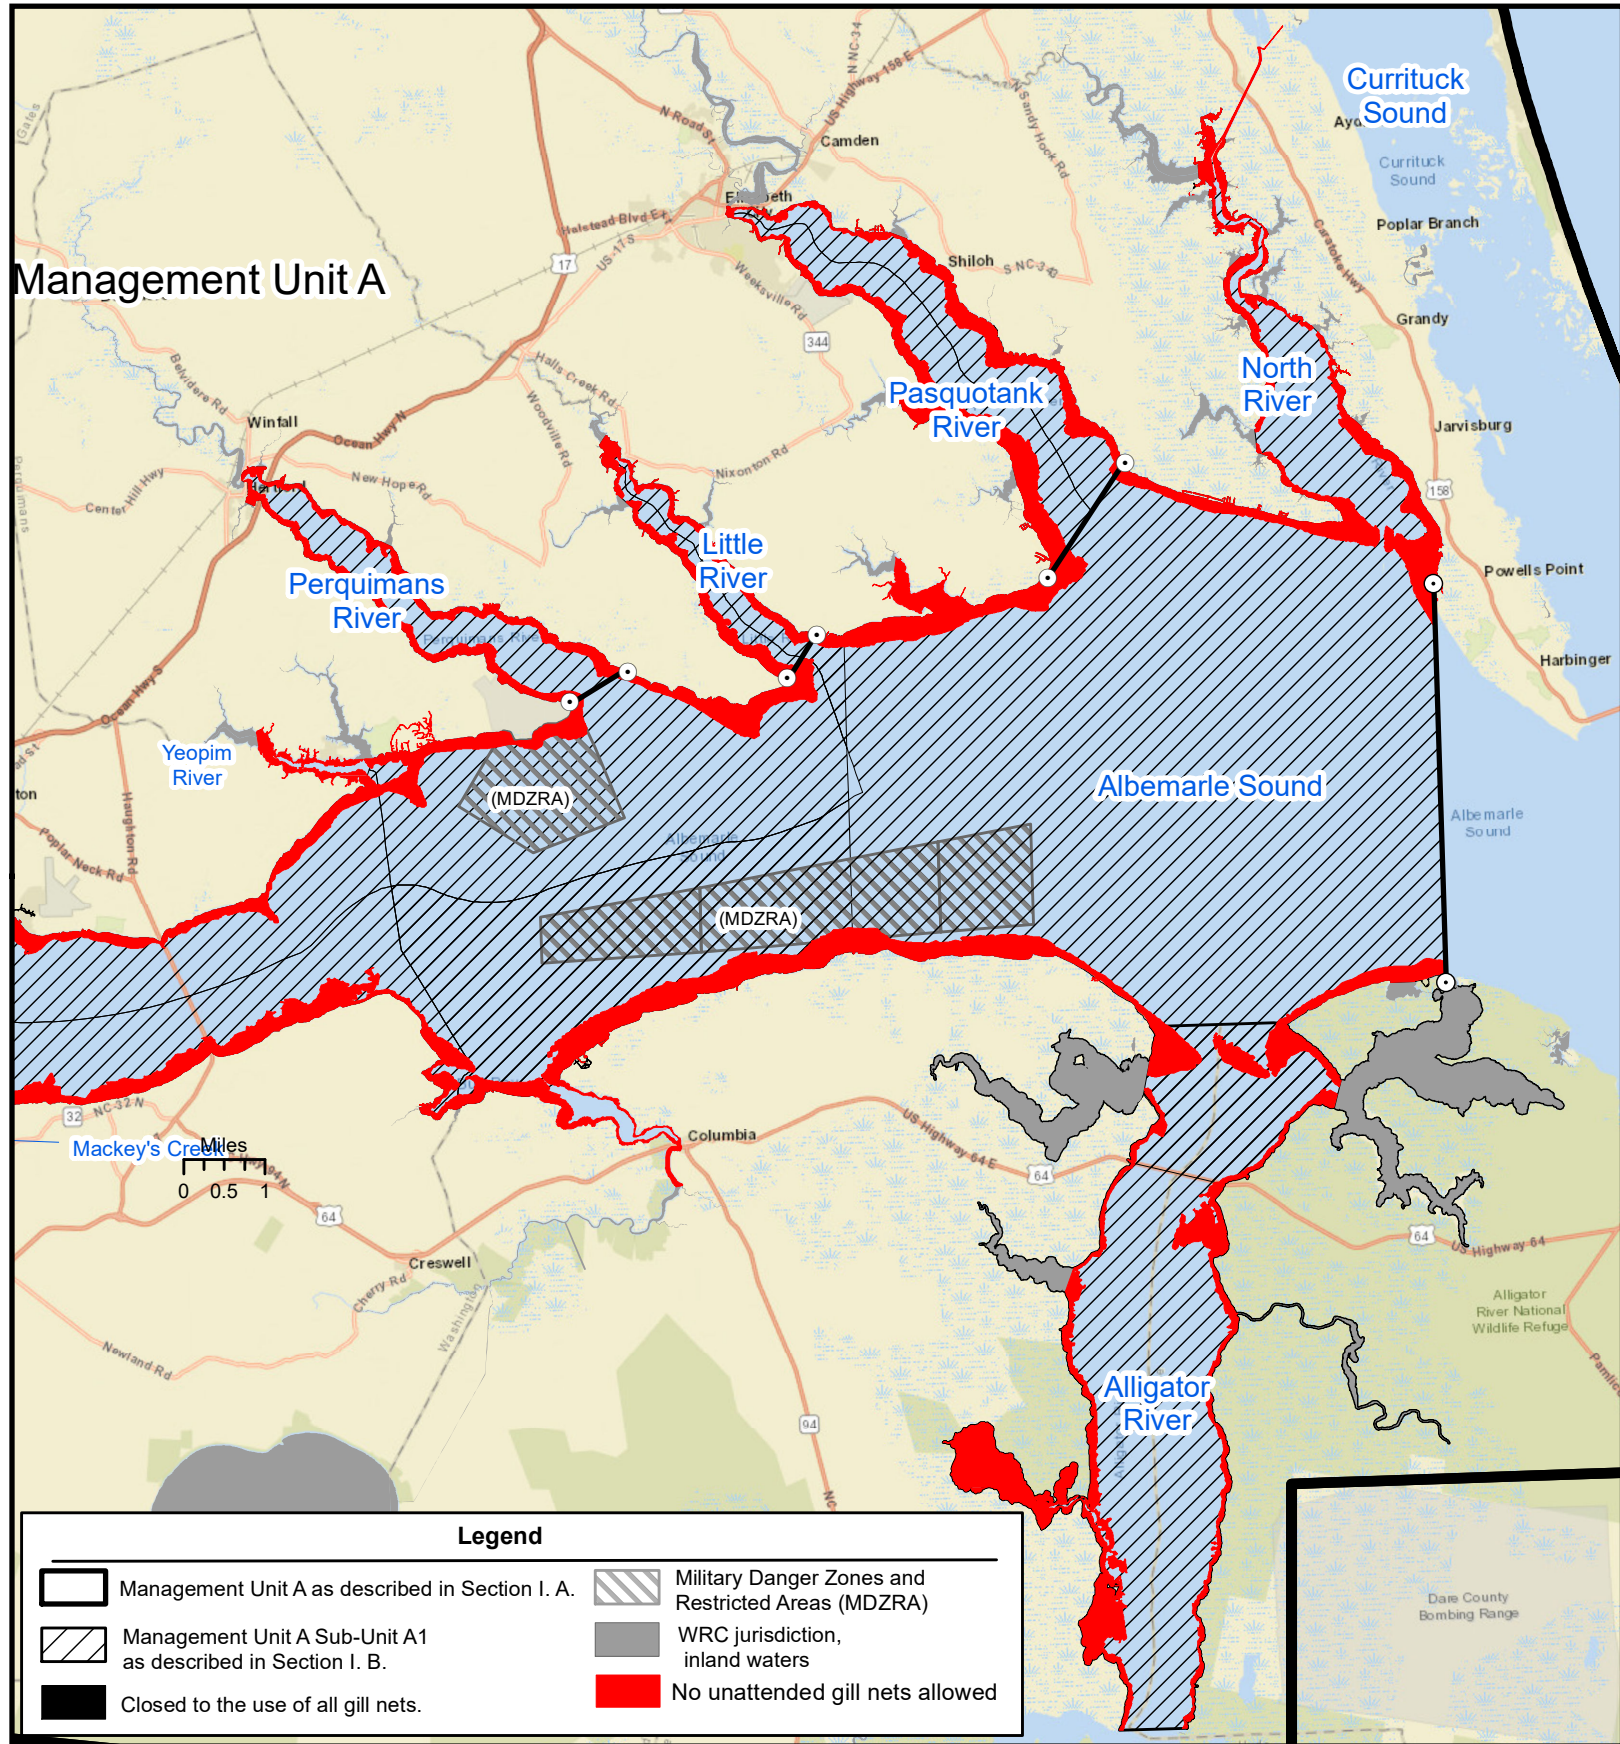

Maps are provided for illustrative purposes to assist the public.
 Maps do not supersede existing rules or proclamations.

**PROCLAMATION
 M-25-2023**

Map 3

Datum: NAD83
 Projection: NC State Plane
 Map Date: November 2023

**PROCLAMATION
M-25-2023**

Map 4

Datum: NAD83
 Projection: NC State Plane
 Map Date: November 2023