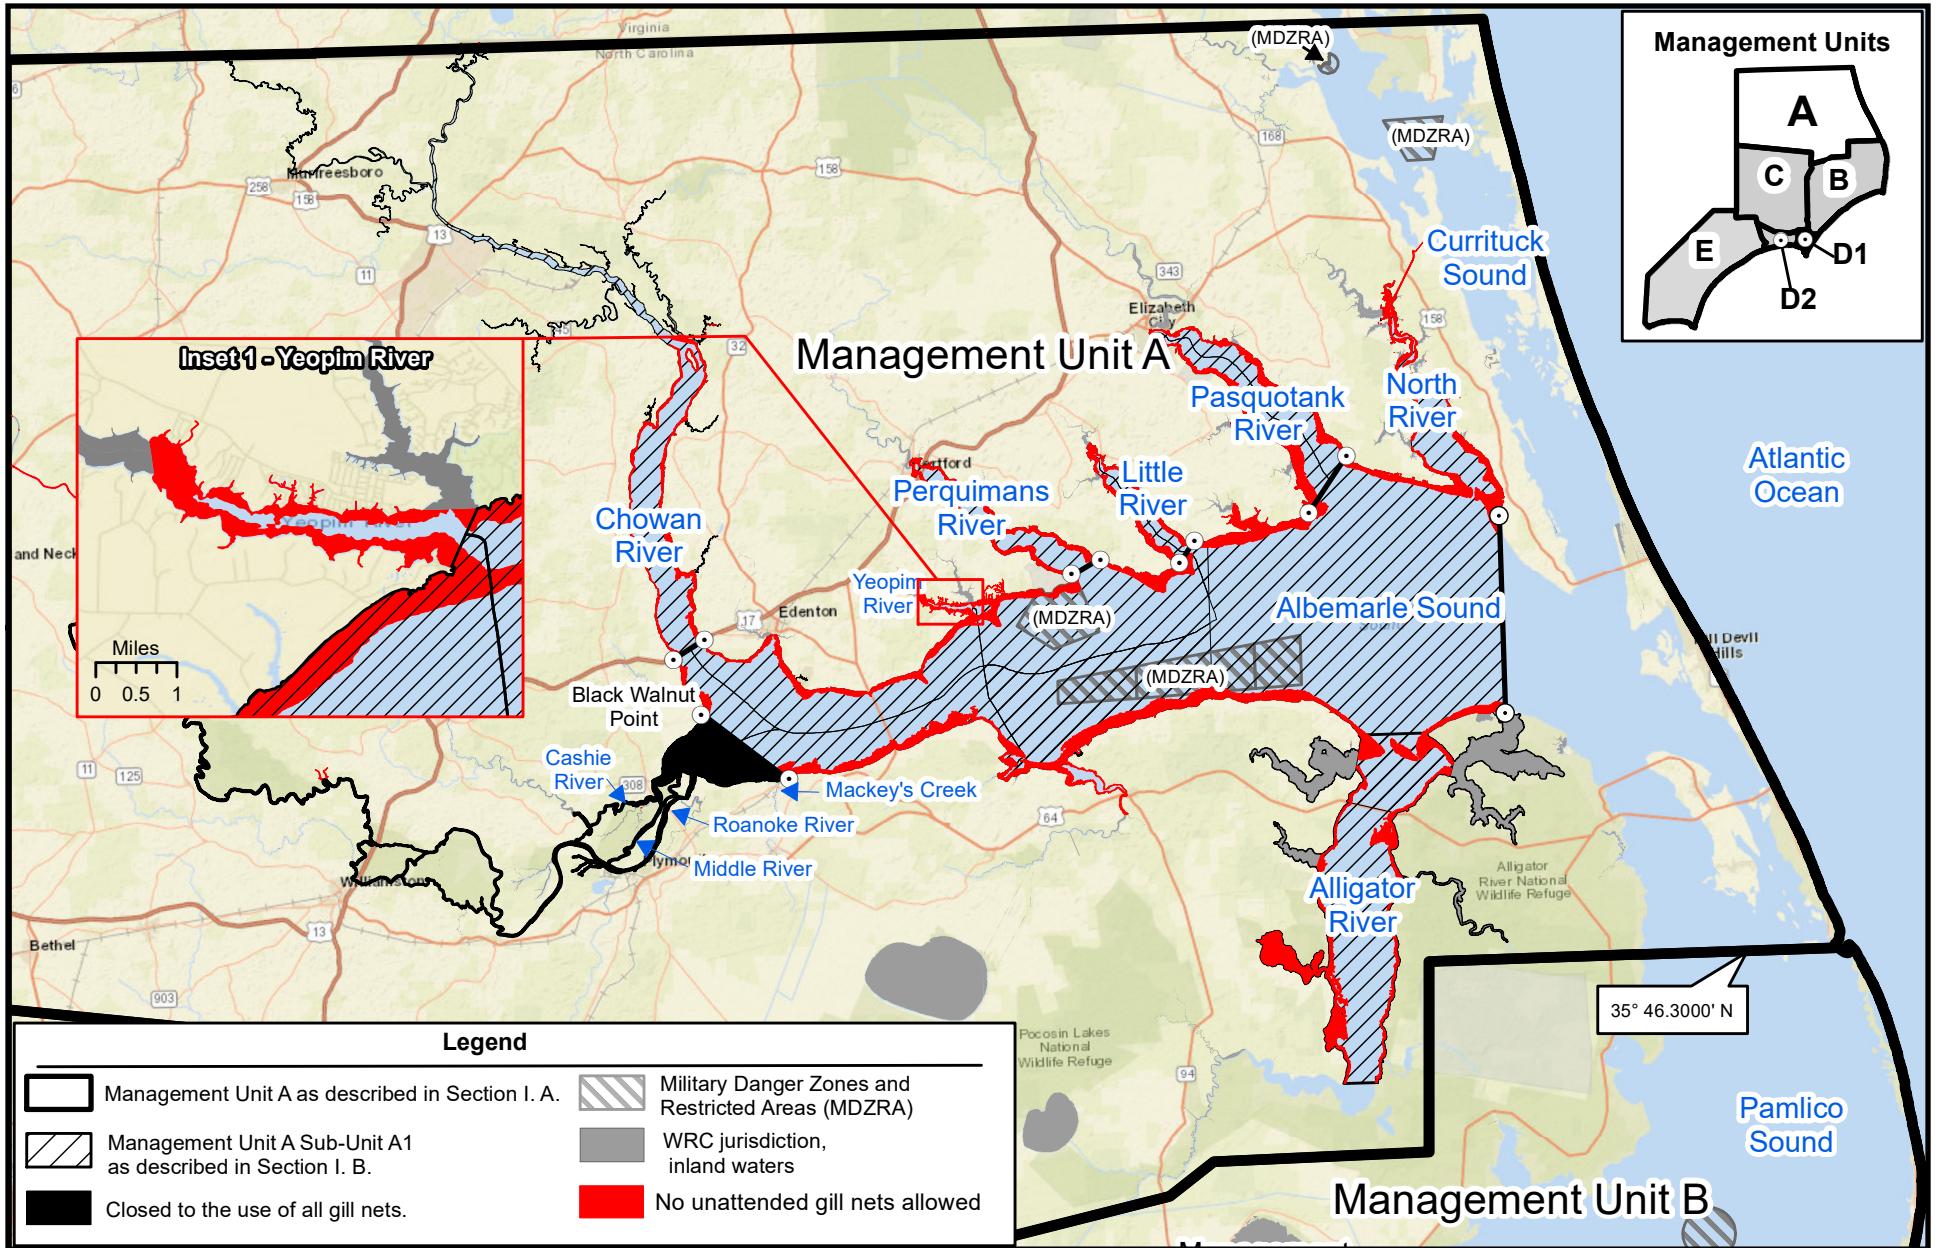

Maps are provided for illustrative purposes to assist the public.
Maps do not supersede existing rules or proclamations.

**PROCLAMATION
M-25-2023**

Datum: NAD83
Projection: NC State Plane
Map Date: November 2023