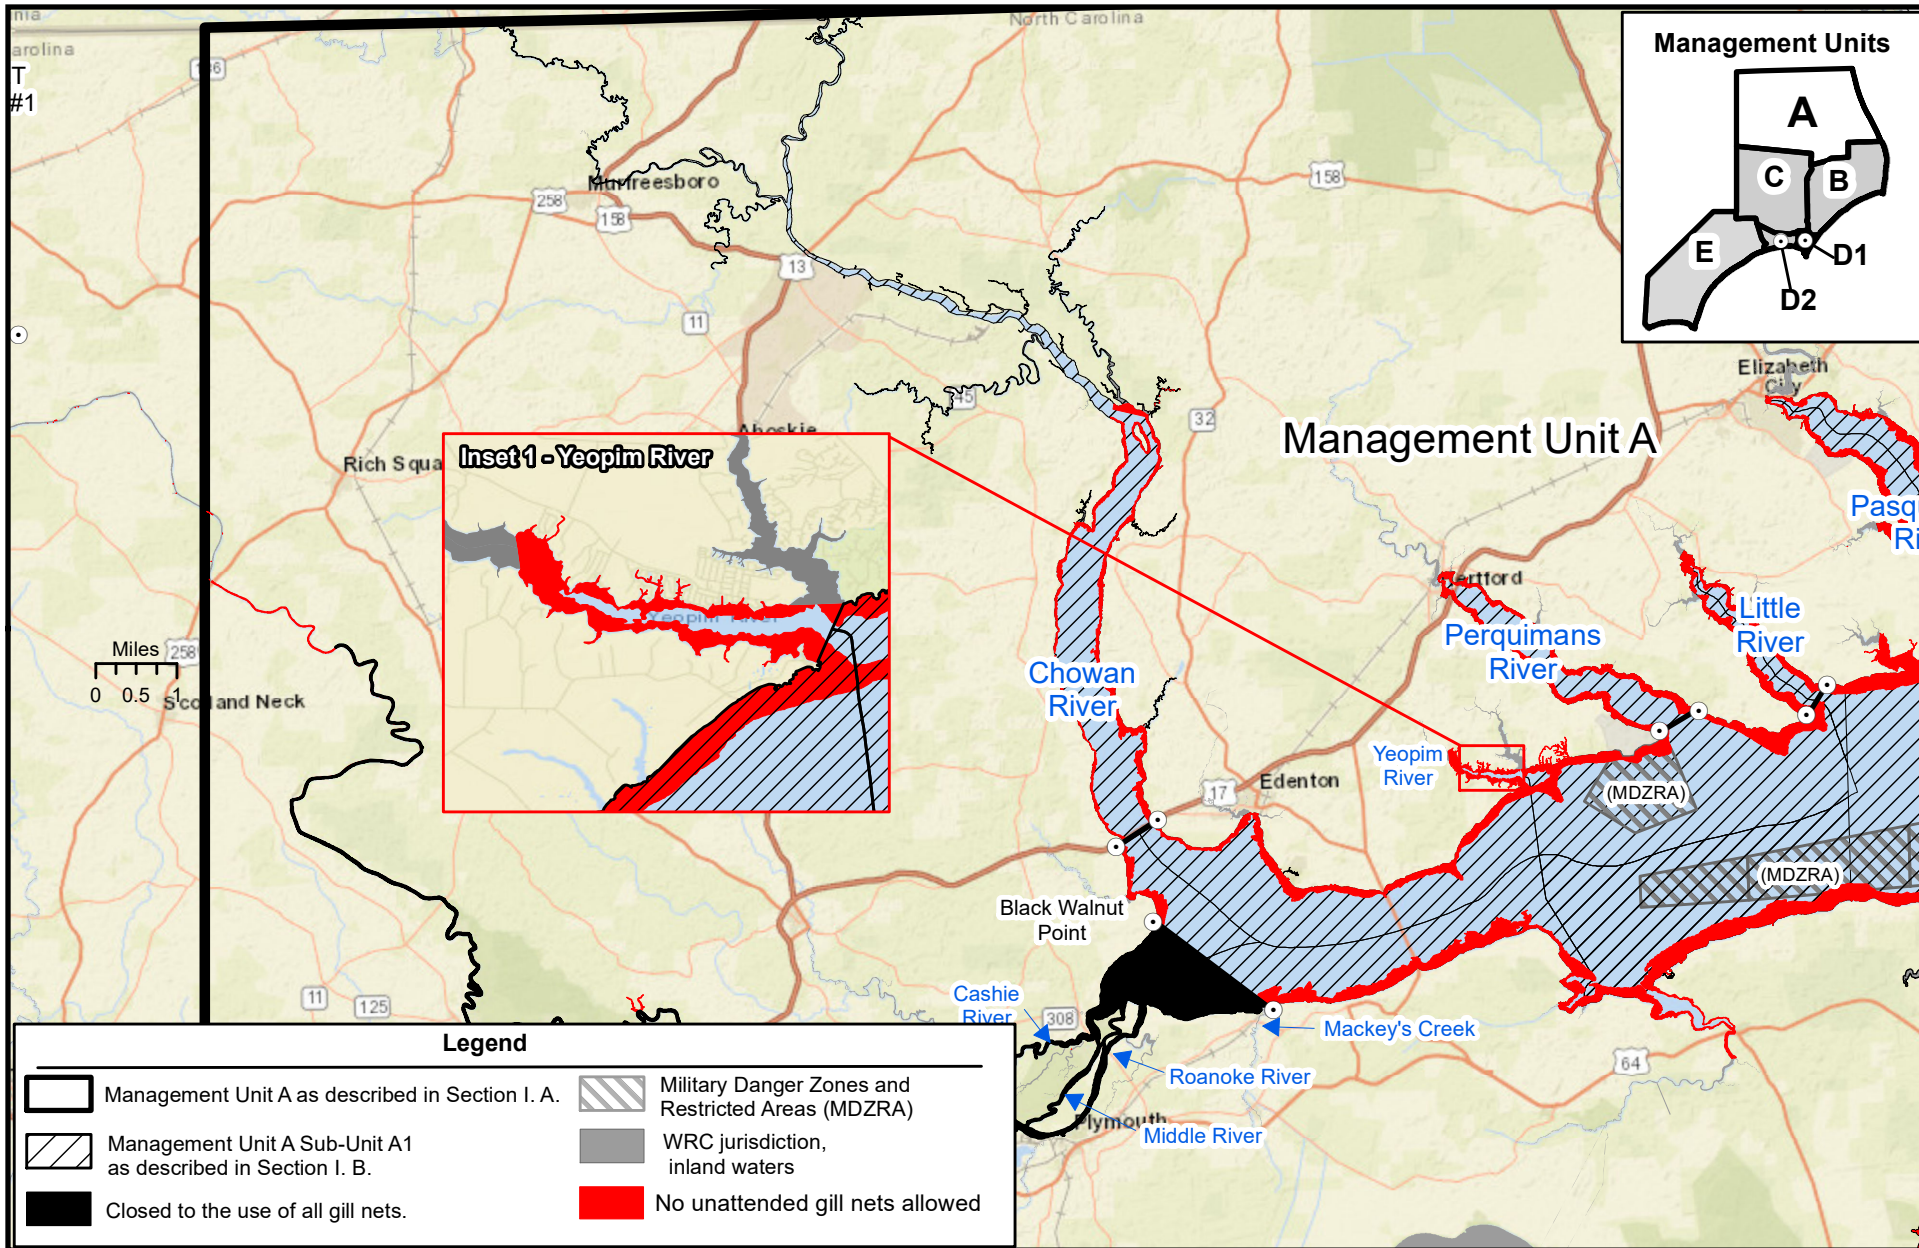

Map 1

Maps are provided for illustrative purposes to assist the public.
Maps do not supersede existing rules or proclamations.

**PROCLAMATION
M-25-2023**

Datum: NAD83
Projection: NC State Plane
Map Date: November 2023