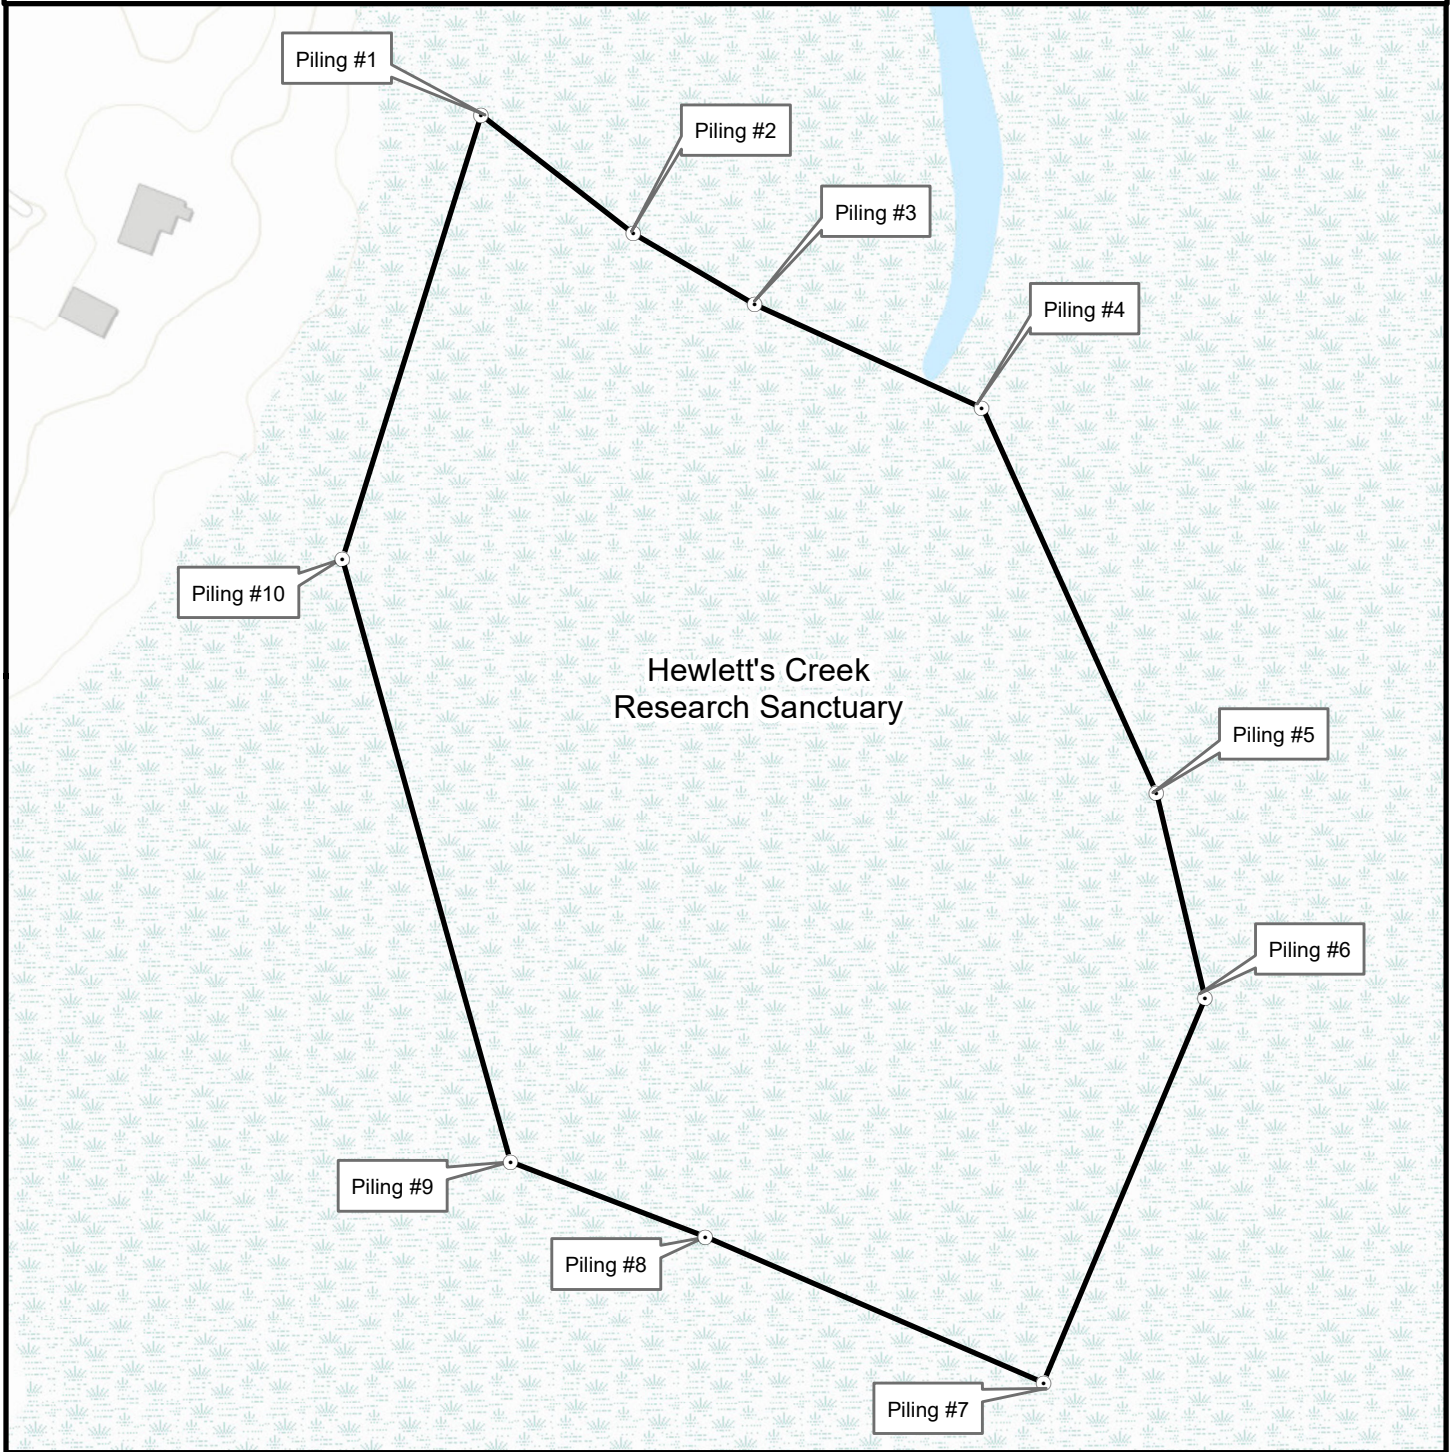

Maps are provided for illustrative purposes to assist the public.
Maps do not supersede existing rules or proclamations.

PROCLAMATION RS-1-2024

Datum: NAD83
Projection: NC State Plane
Map Date: January 2024

Map 1