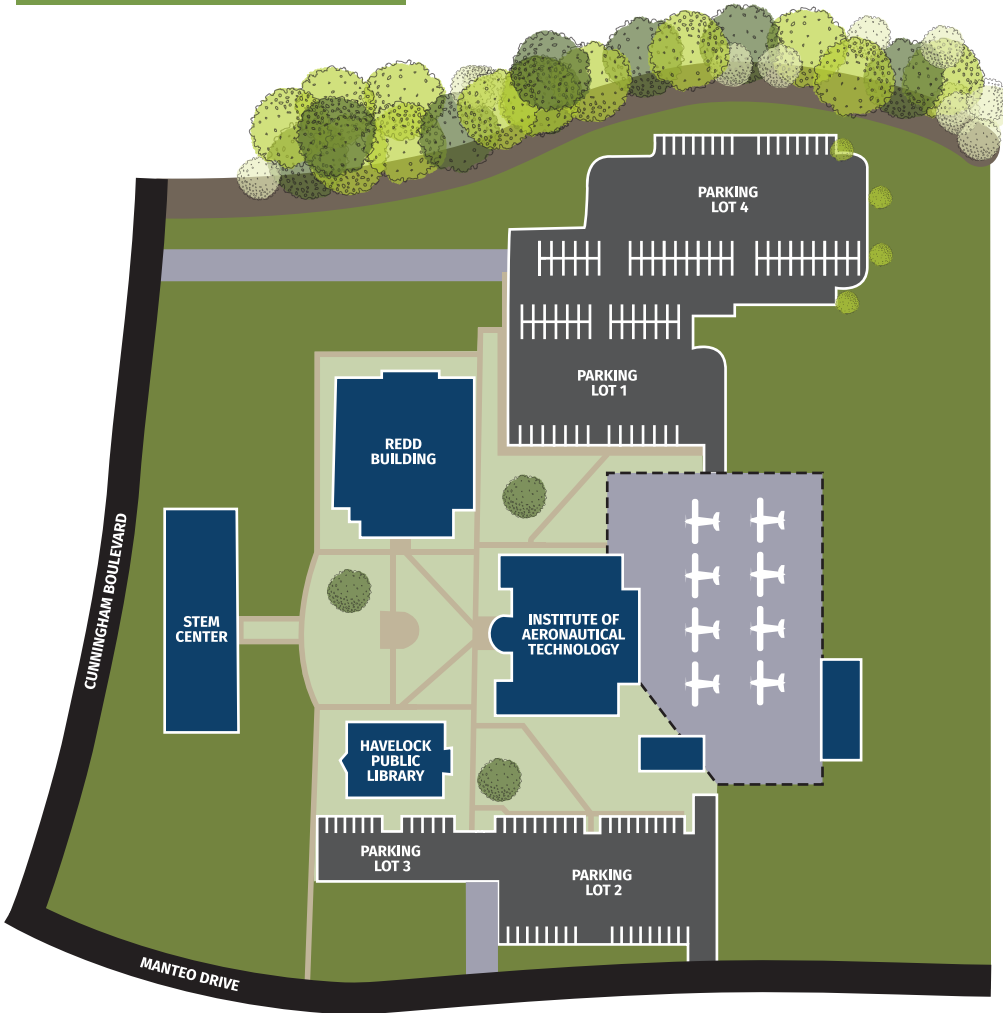

CRAVEN

COMMUNITY COLLEGE

Havelock Campus

305 Cunningham Blvd.
Havelock, NC 28532
(252) 444-6005