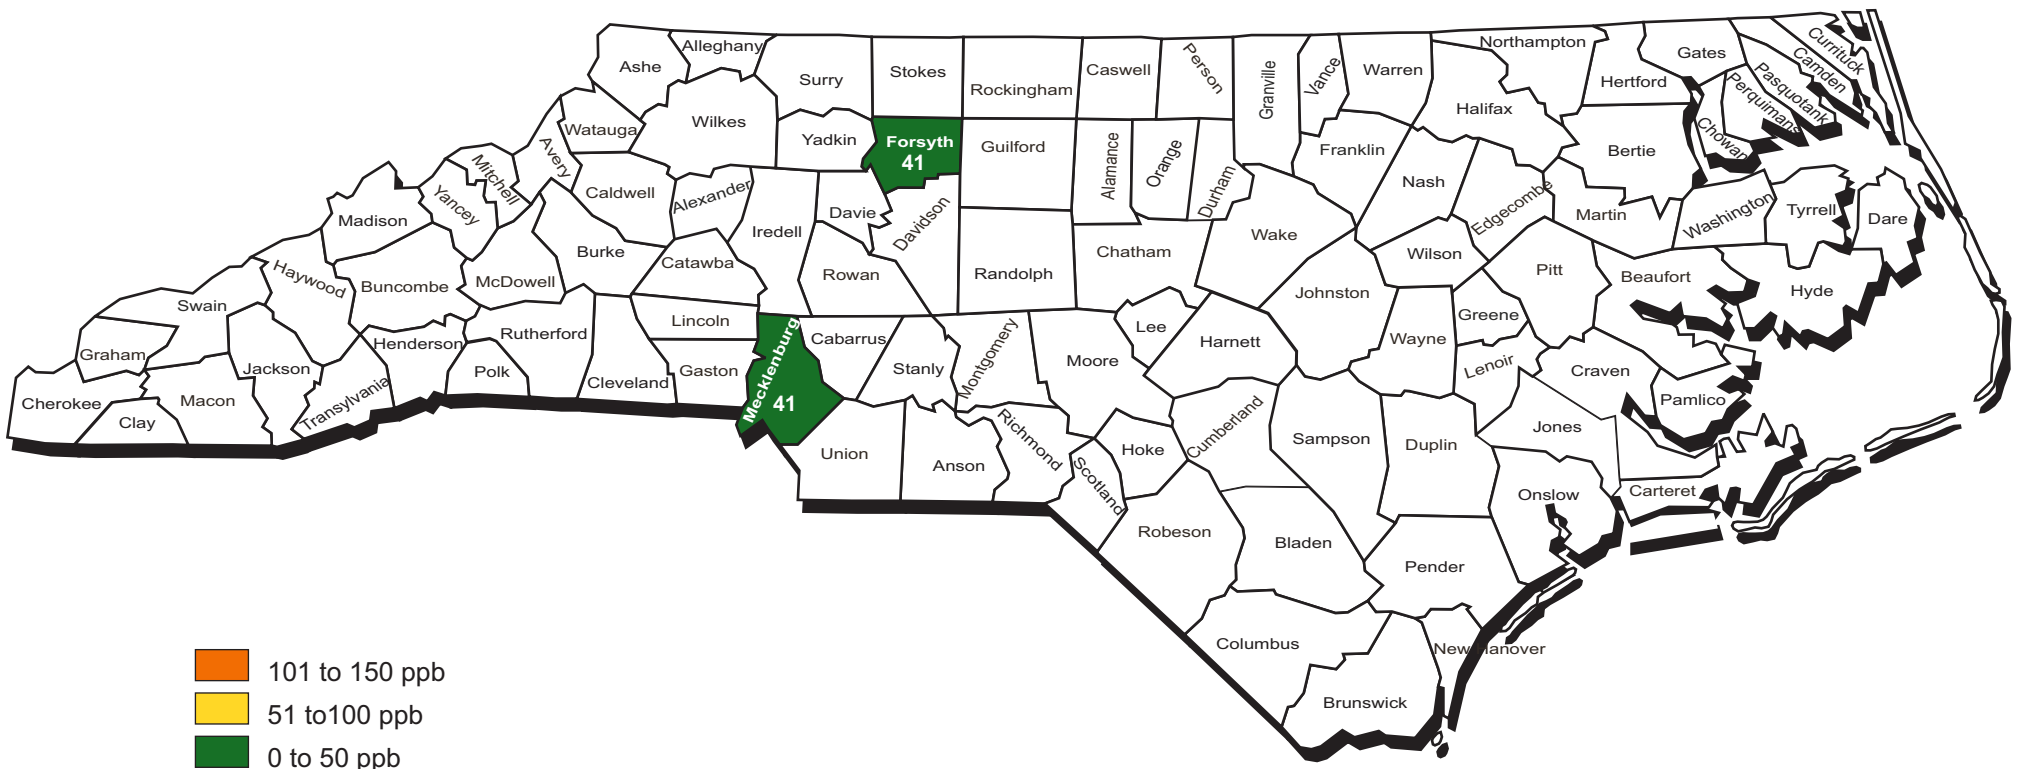

# North Carolina Counties with NO<sub>2</sub> 98th Percentile Averages, 2012-2014

- 101 to 150 ppb
- 51 to 100 ppb
- 0 to 50 ppb

Notes:  
2010 1-hour NO<sub>2</sub> standard = 100 ppb  
ppb = parts per billion