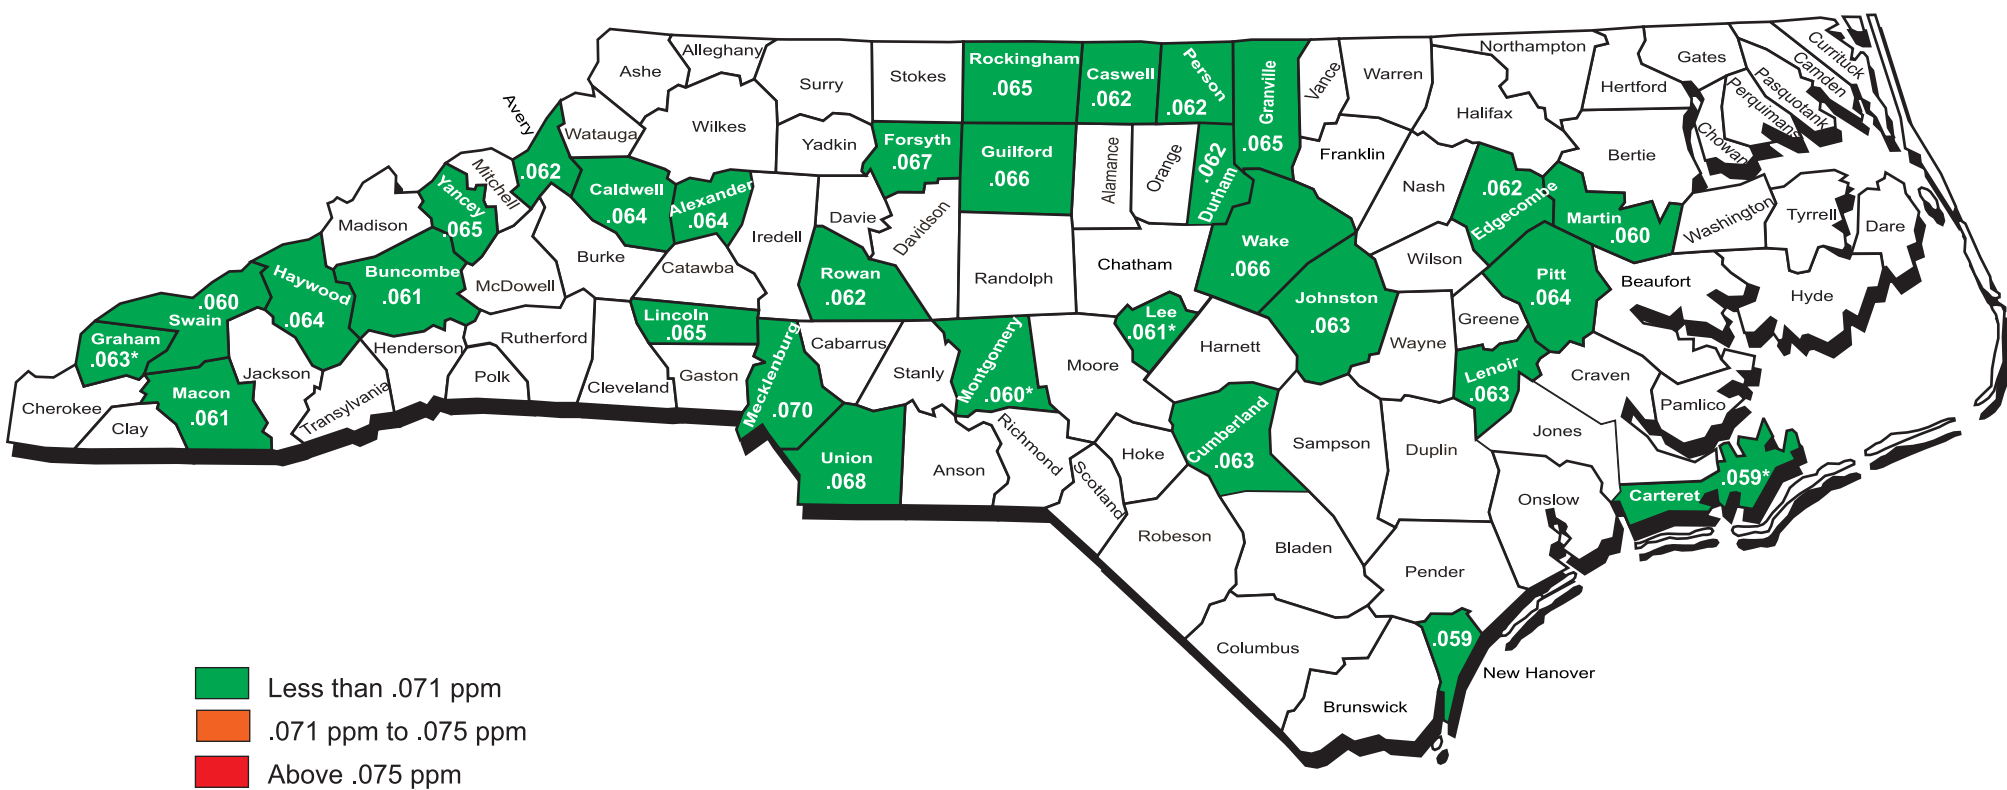

# North Carolina Counties Ozone Design Values 2016 - 2018

Notes:

\* denotes monitors that failed to achieve required data completeness due to weather related causes