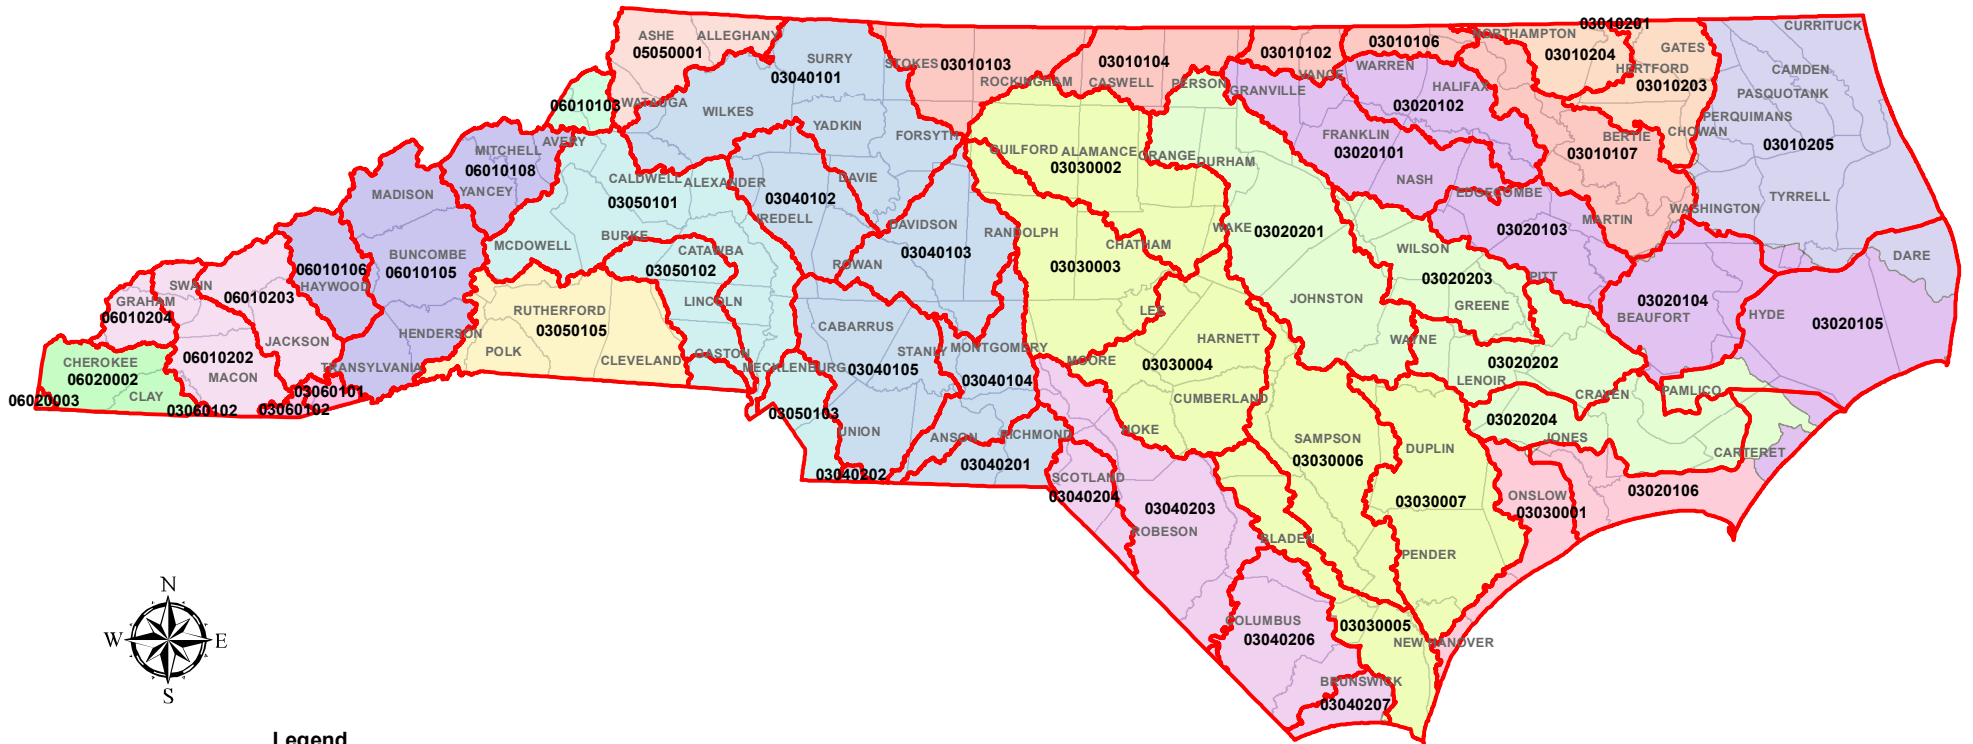

Addendum V. River Basins and 8-Digit Cataloging Units

North Carolina River Basins and 8 Digit Cataloging Units

Legend

Cataloging Units	French Broad	Roanoke
River Basins	Hiwassee	Savannah
Basin	Lumber	Tar-Pamlico
Broad	Little Tennessee	Watauga
Catawba	Neuse	White Oak
Chowan	New	Yadkin
Cape Fear	Pasquotank