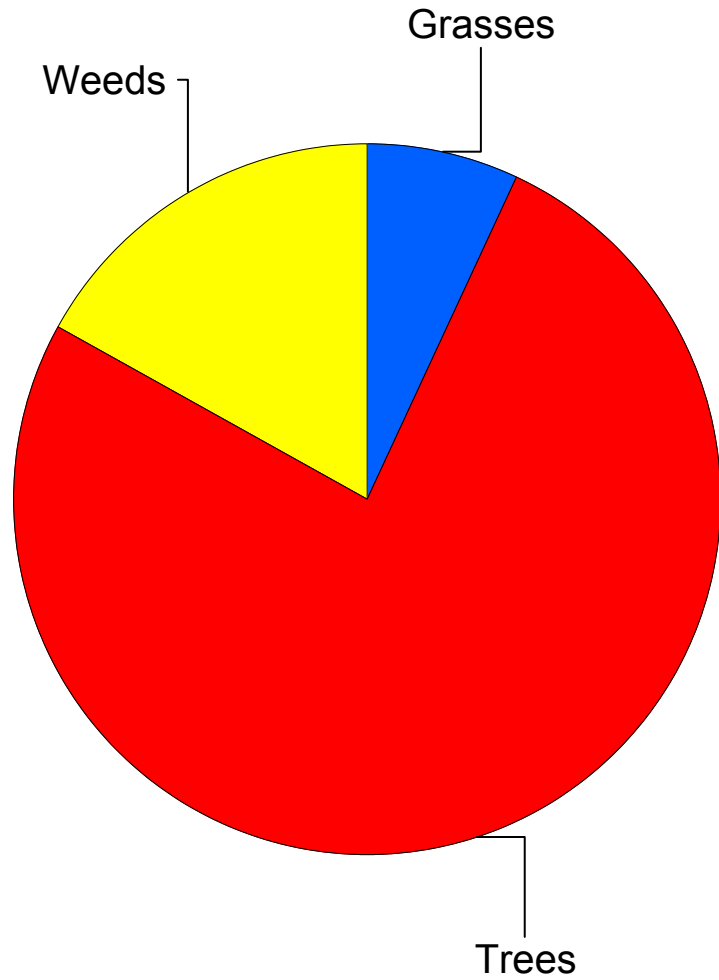

Pollen Days by Predominant Type

01/01/2013 to 12/31/2013

	Grasses	6.9%
	Trees	76.3%
	Weeds	16.9%
Total:		100.0%