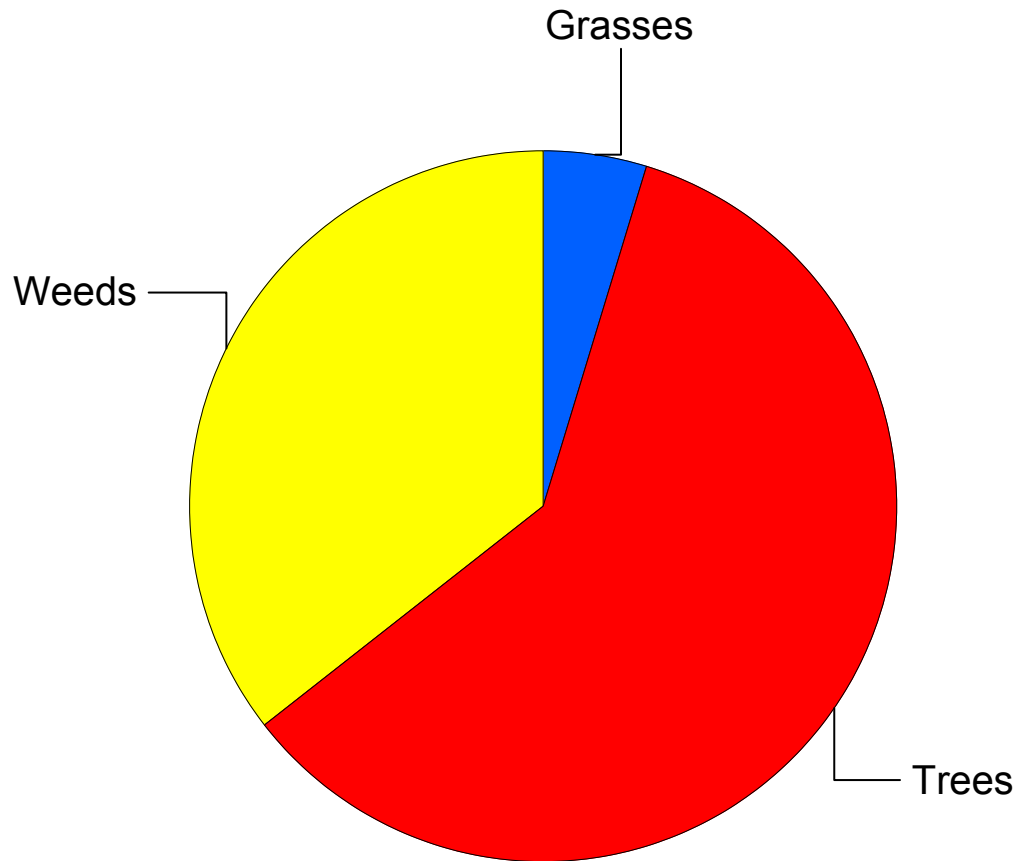

Pollen Days by Predominant Type

01/01/2014 to 12/31/2014

	Grasses	4.7%
	Trees	59.9%
	Weeds	35.5%
Total:		100.0%