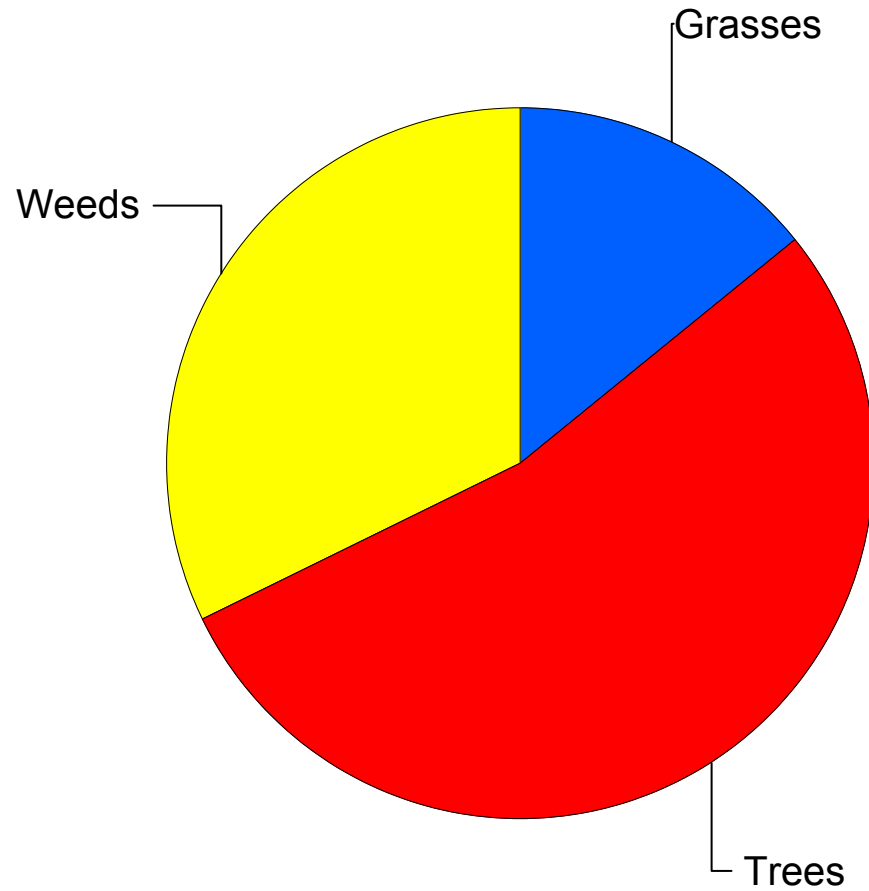

Pollen Days by Predominant Type

01/01/2015 to 12/31/2015

	Grasses	14.0%
	Trees	53.8%
	Weeds	32.2%
<hr/>		
	Total:	100.0%