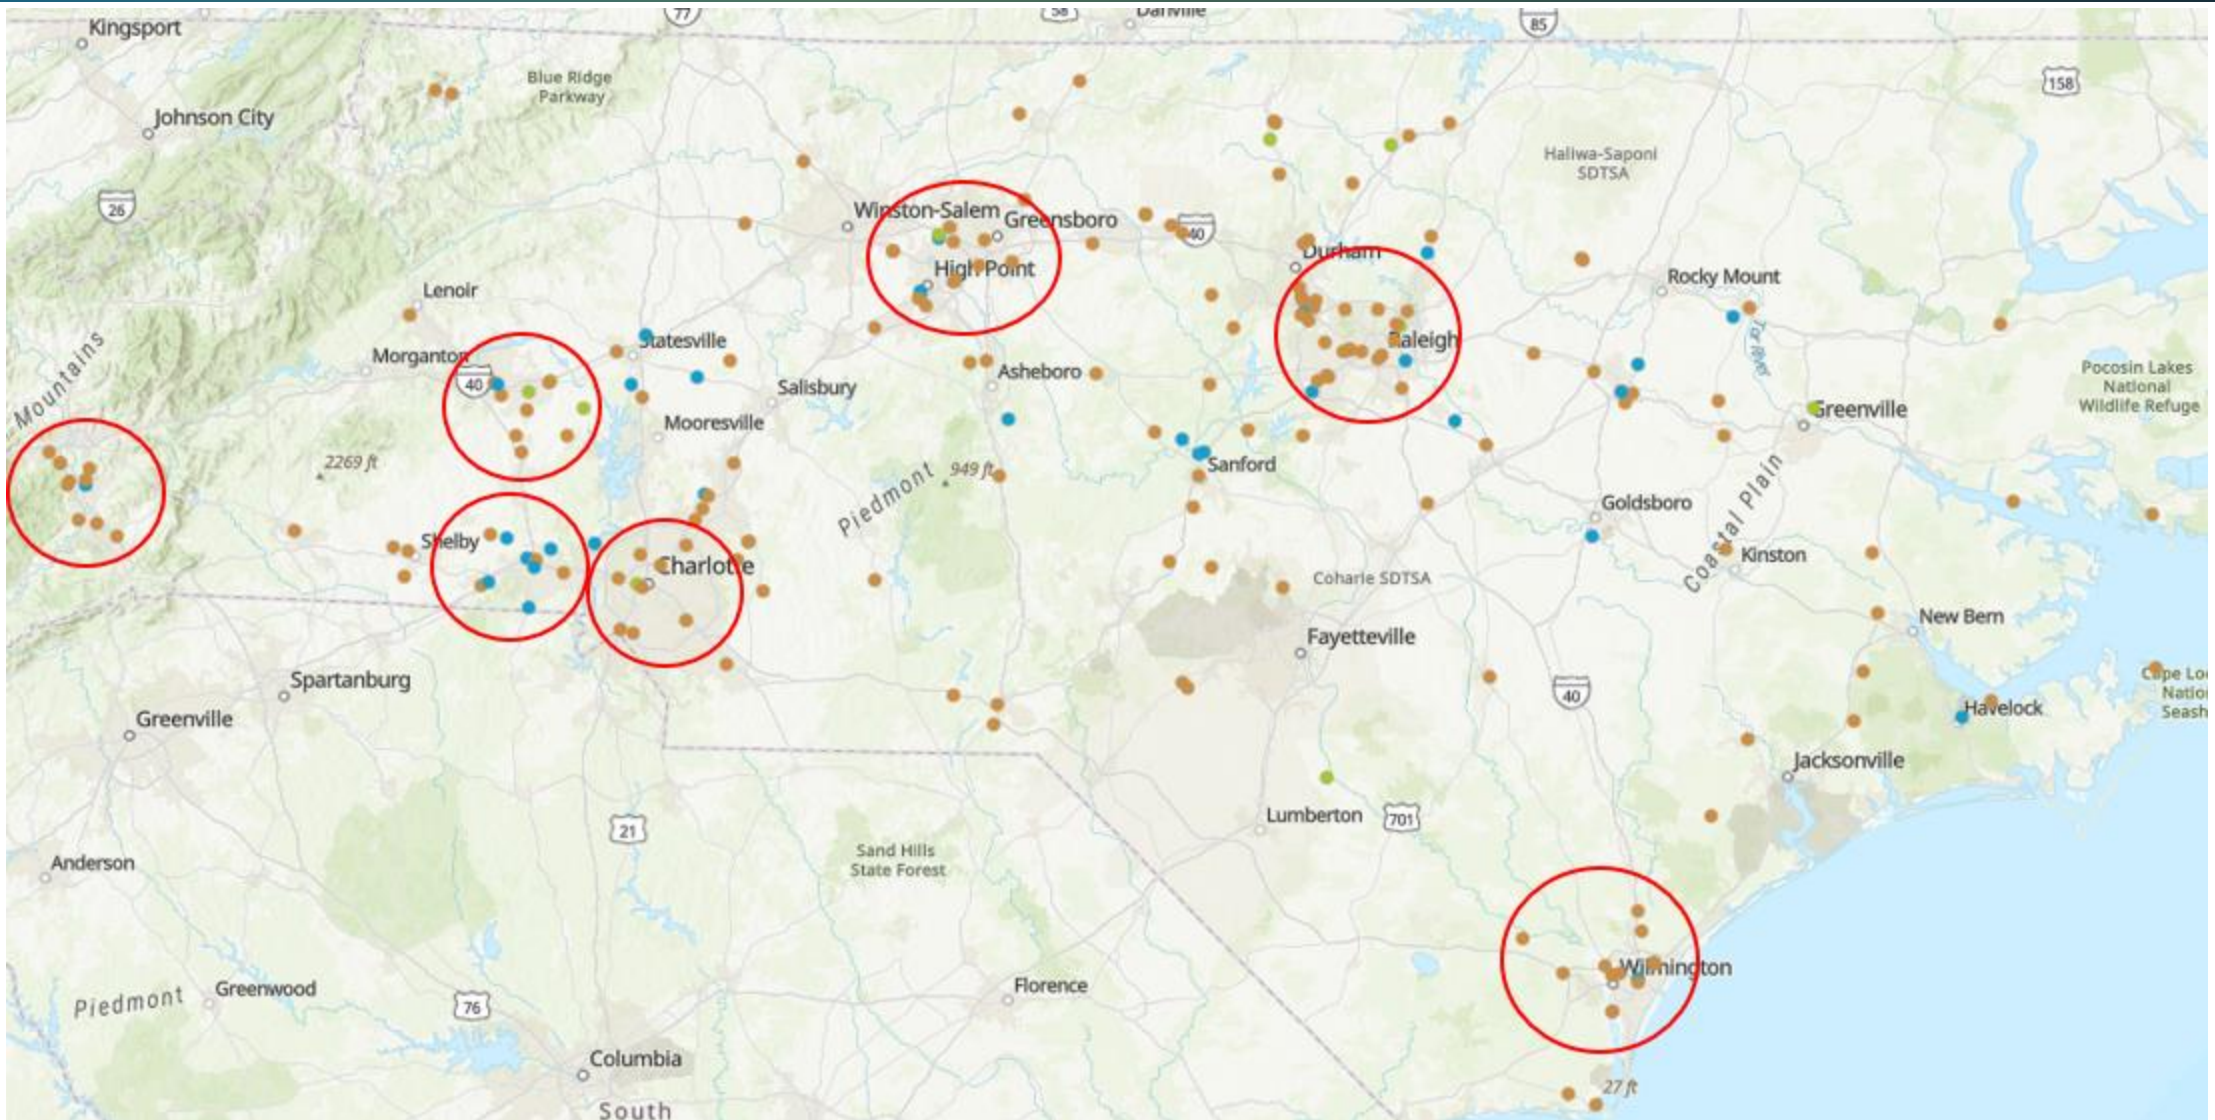

Creating a Local Member Network

Moderator:

Marcia Allocco, NCDEQ

Panelists:

Scott Fister, Thomas Built Buses, Inc.

Bill Covert, Leggett and Platt High Point Furniture

Sandra Weichelt, Jowat Corporation

Creating a Local Member Network

Creating a Local Member Network