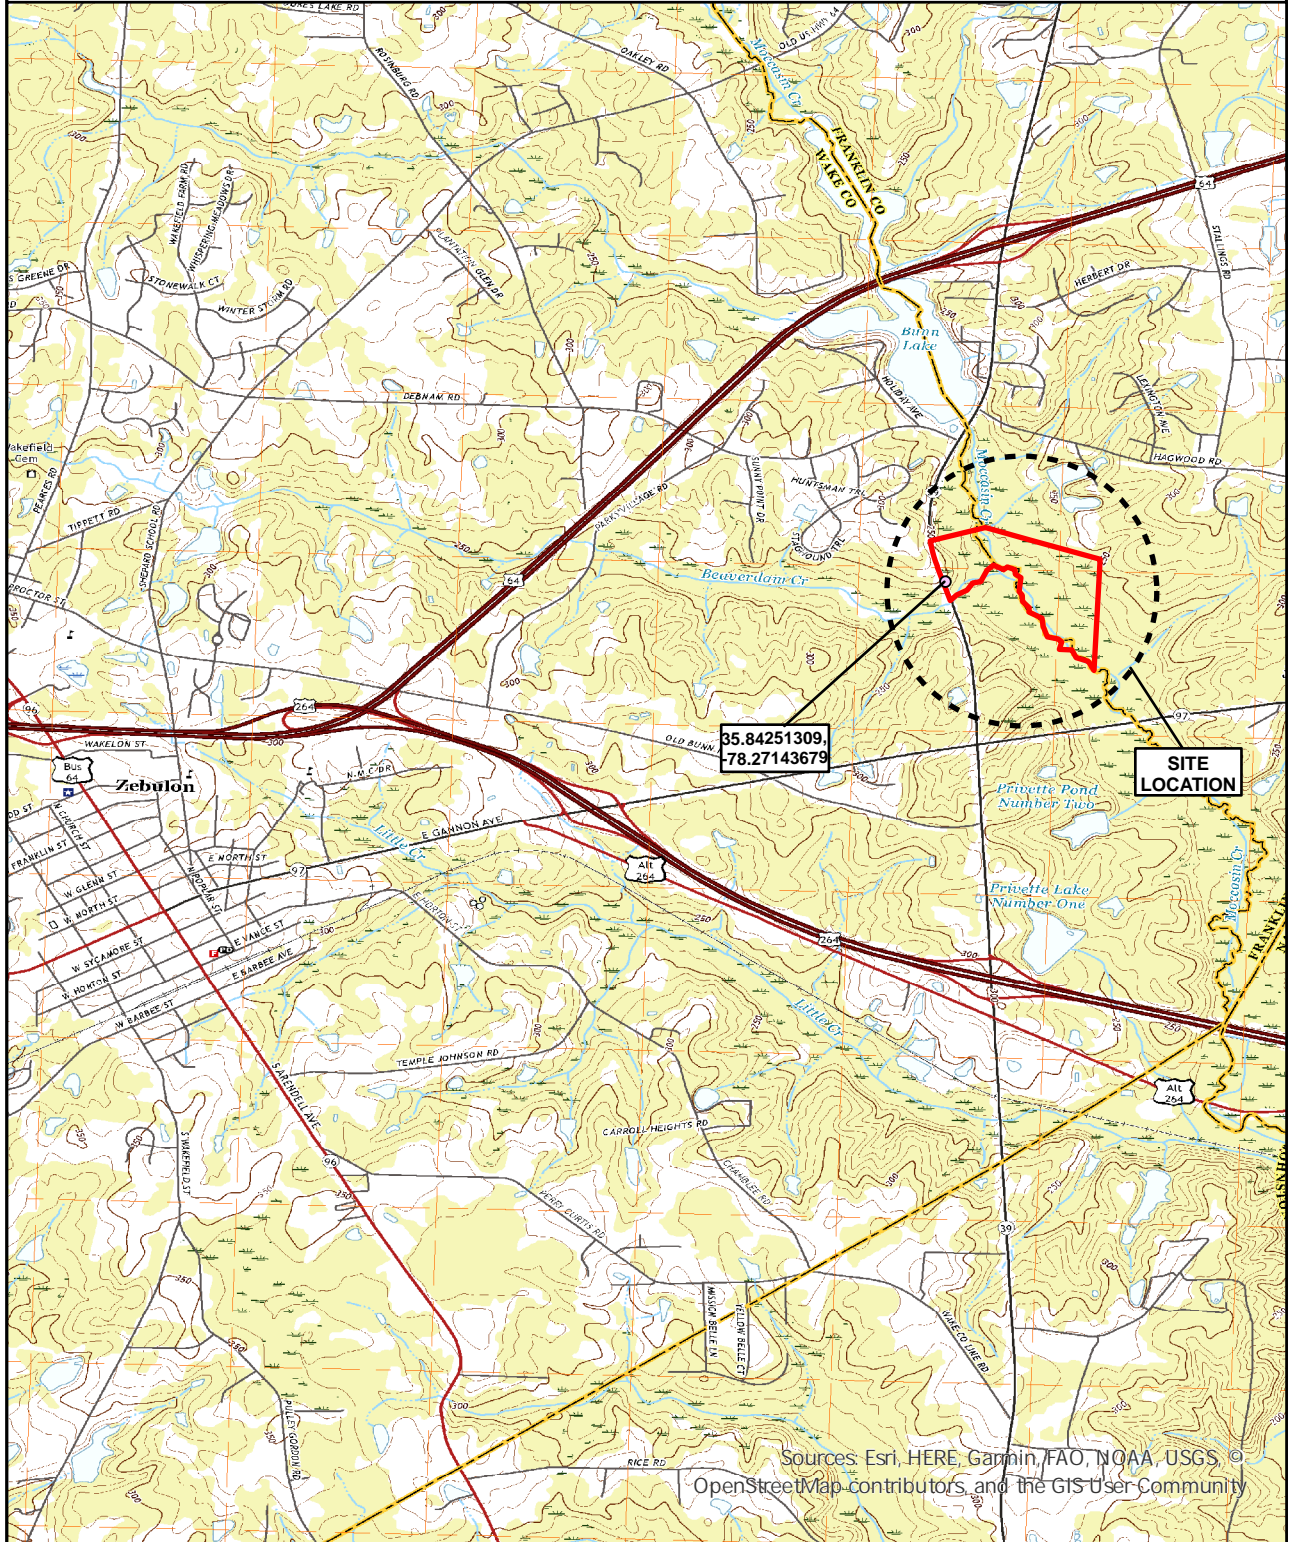

NCDEQ Stewardship Program

Property: Mocassin Creek

County: Wake and Franklin

○ Access Points

□ Property Boundary

Sources Esri, HERE, Garmin, FAO, NOAA, USGS, © OpenStreetMap contributors, and the GIS User Community