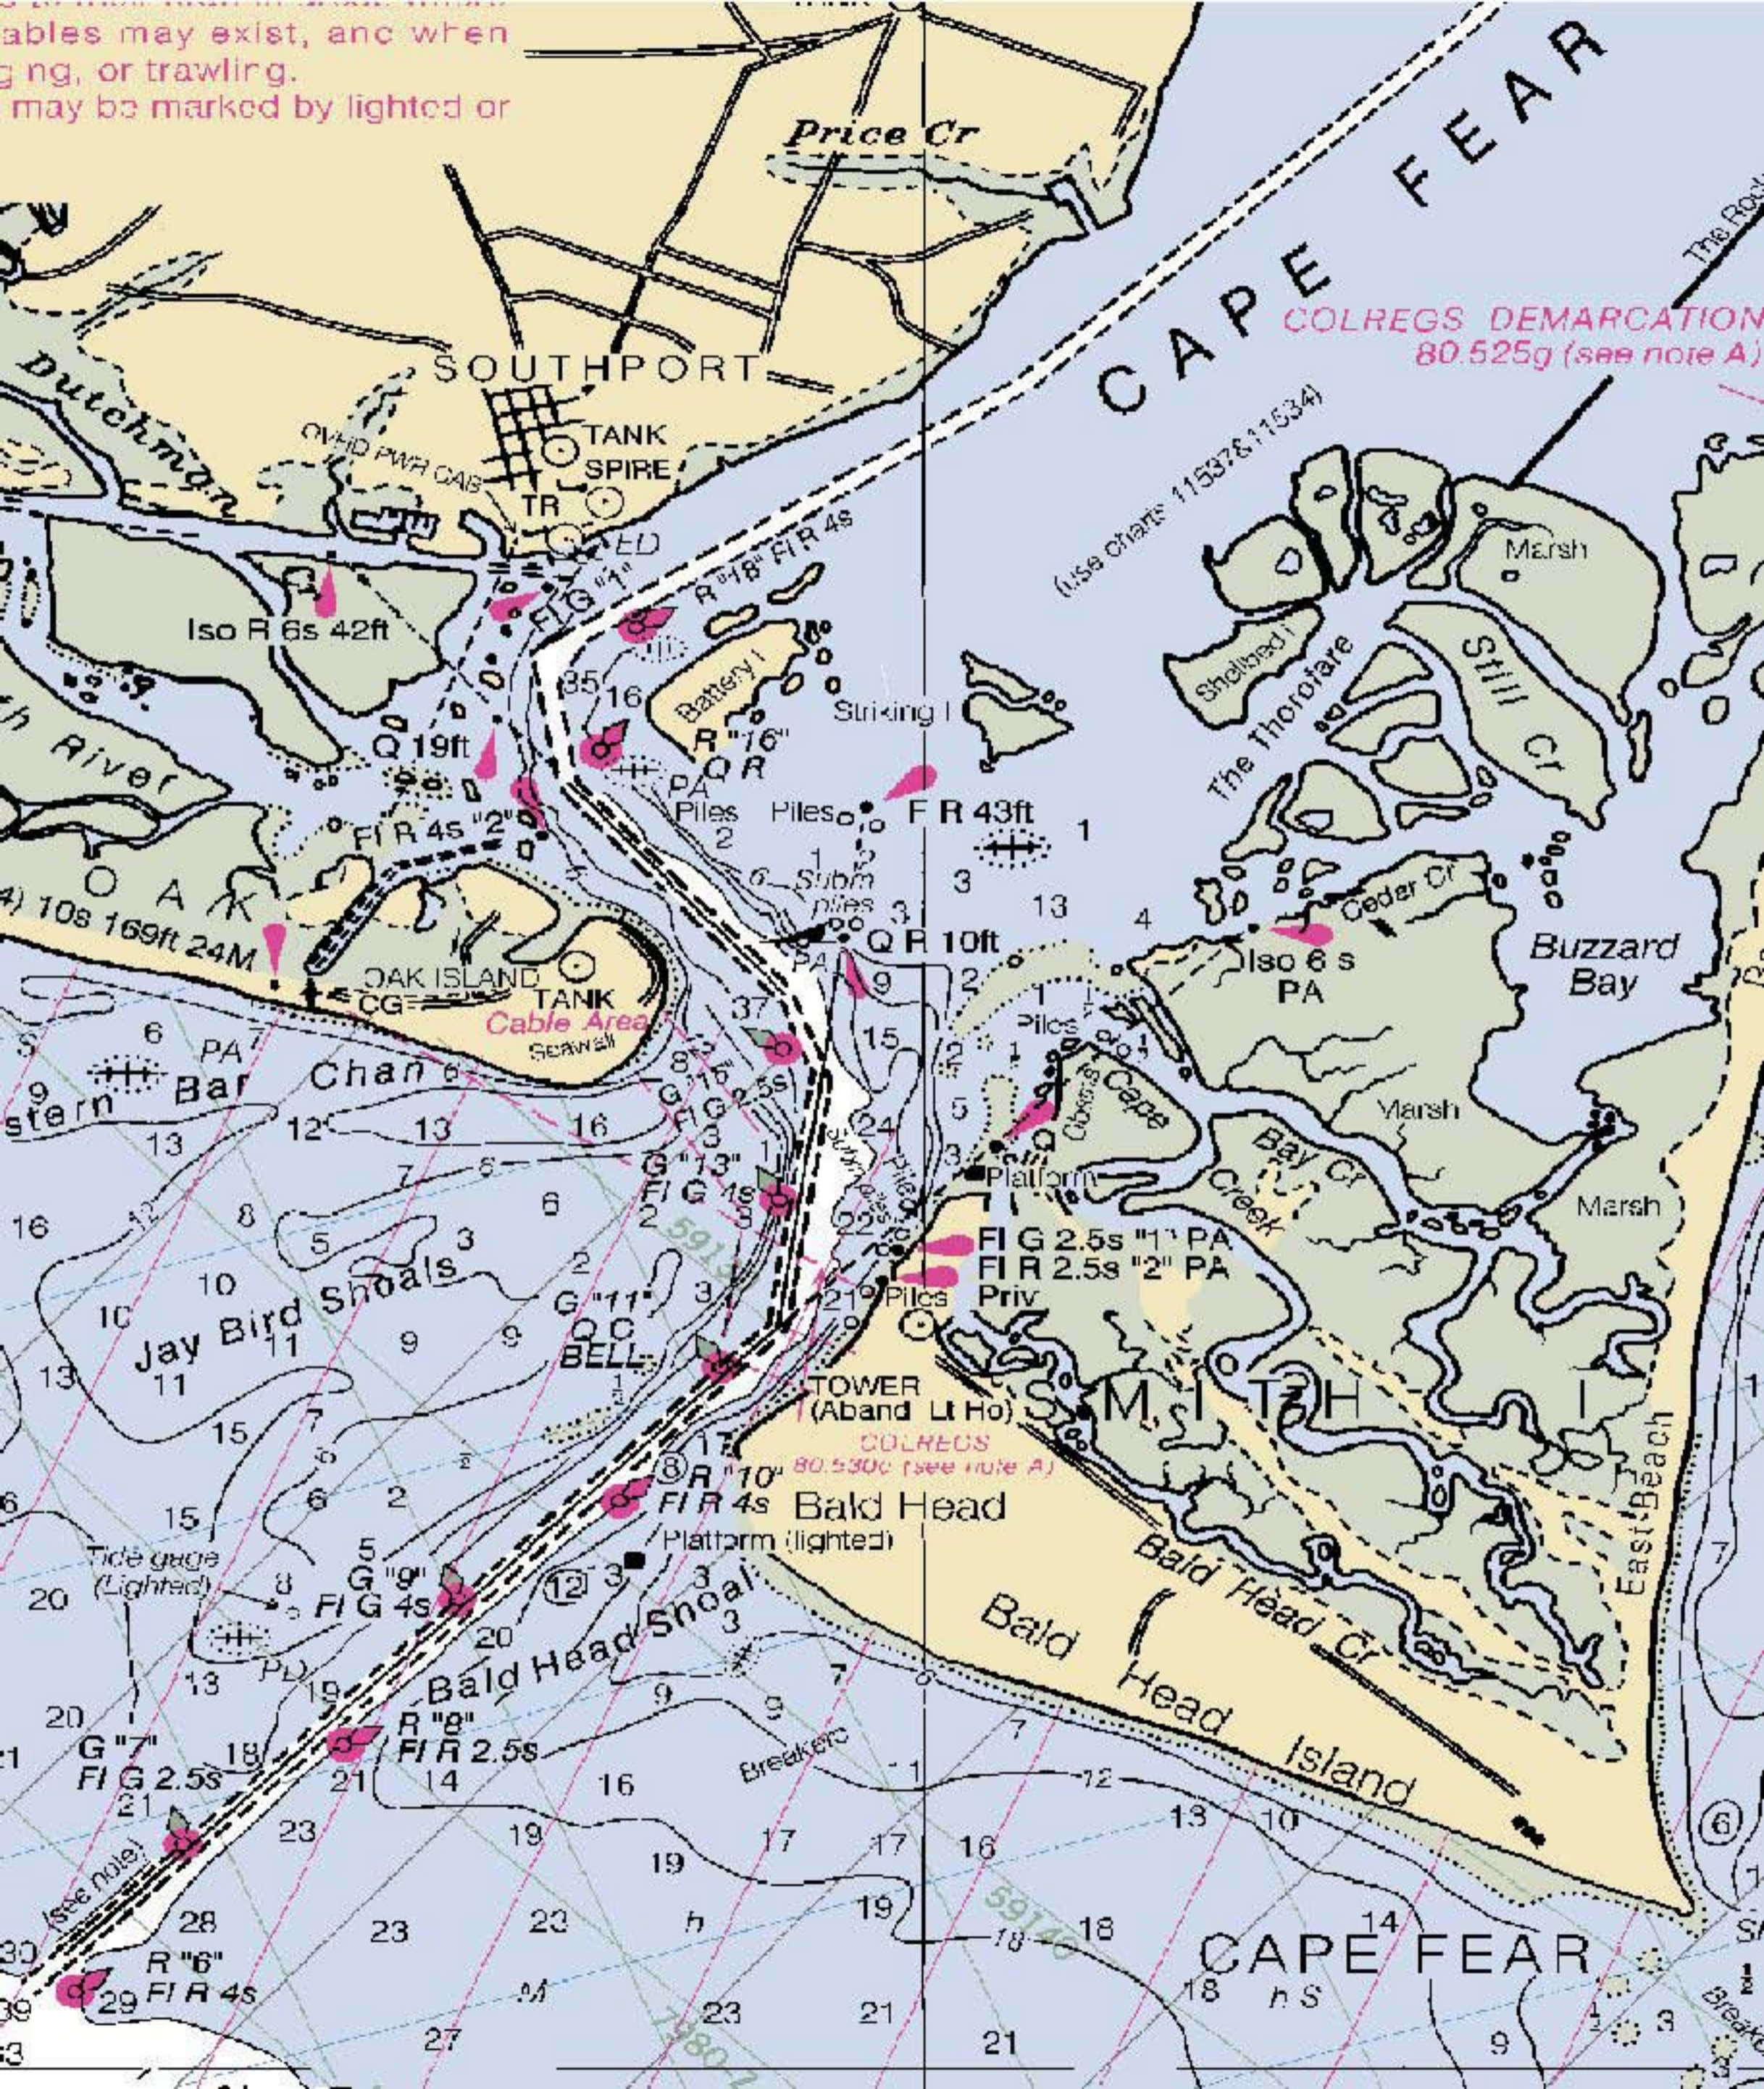

ables may exist, and when  
g ng, or trawling.  
may be marked by lighted or

COLREGS DEMARCATION  
80.525g (see note A)

Price Cr

SOUTHPORT

CAPE FEAR

Dutchman River

Oak Island

OAK ISLAND

Bar

Jay Bird Shoals

Tide gage (Lighted)

Bald Head Shoals

Bald Head Island

TANK SPIRE

Battery I

OAK ISLAND TANK

BELL

Bald Head Platform (lighted)

Bald Head Cr

CAPE FEAR

(Use Charts 11537&11534)

Marsh

The Thorofare

Still Cr

CAPE FEAR