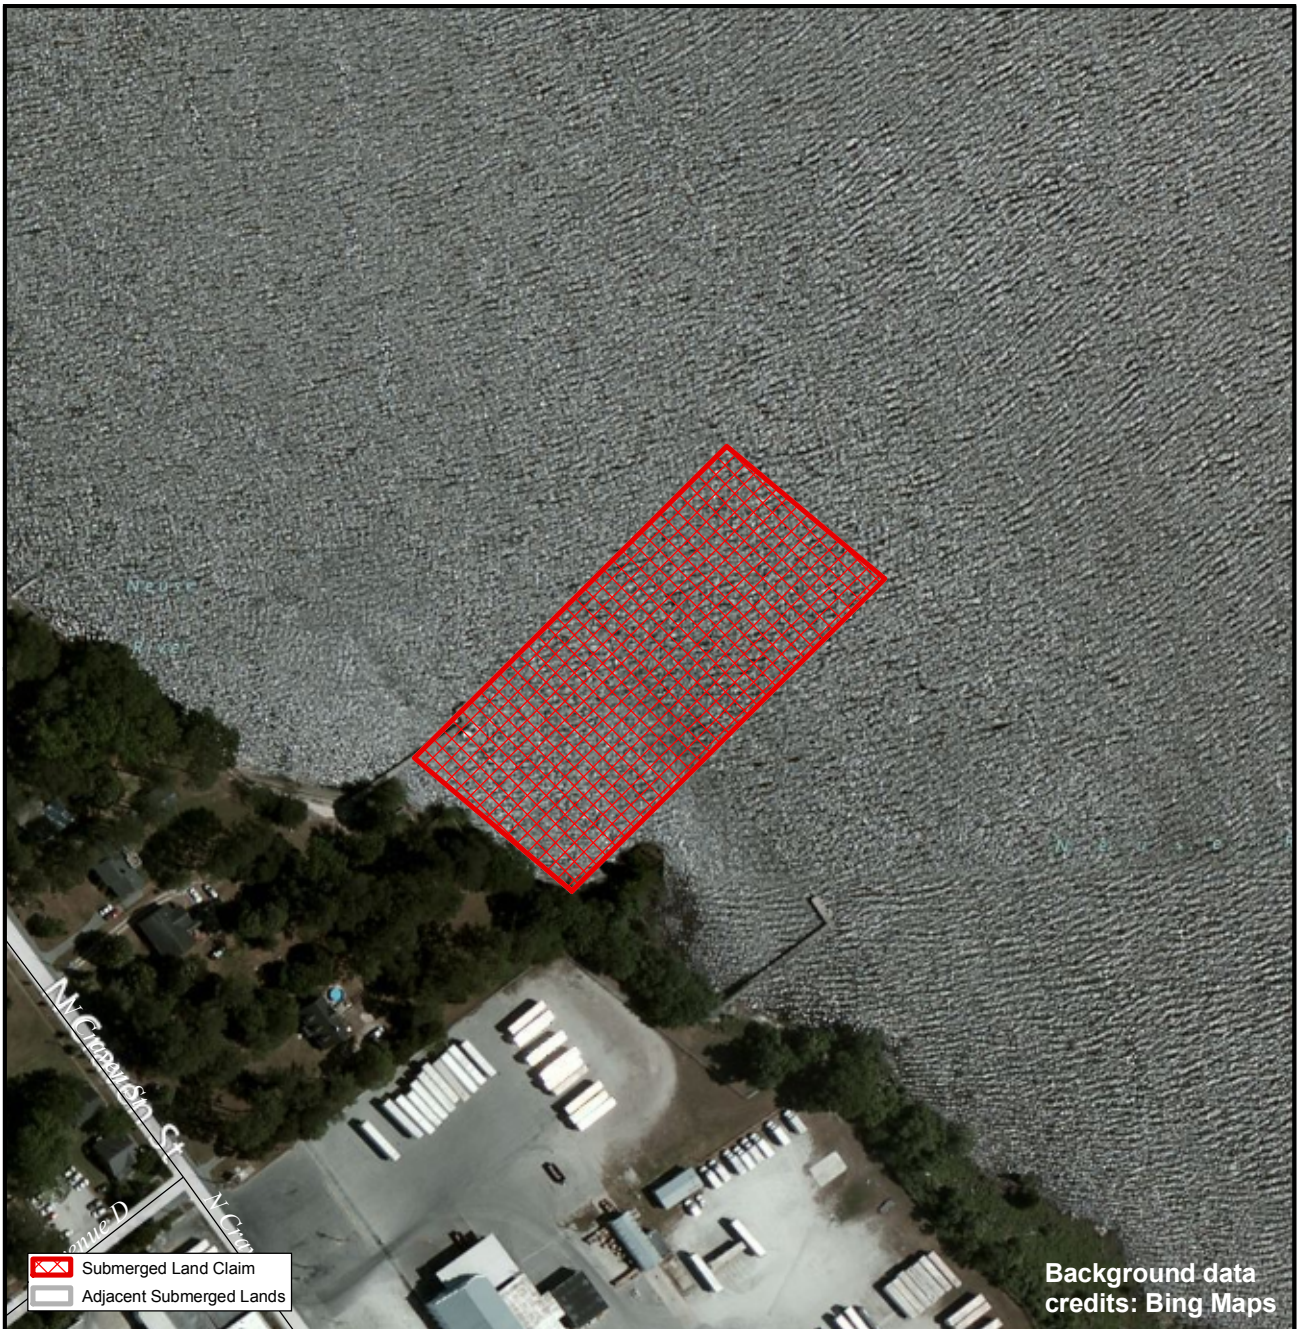

SUBMERGED LANDS

Craven

2

Orig. Claimant: Marine Trading Corporation
Orig. Claimant Num: CRA-0059-000-P001
Category: WE

Disclaimer: This map is not a certified land survey and is not intended to comply with North Carolina GS § 47-30. It is prepared for informational purposes only and is not to be used for legal descriptions or property transfers. North Carolina Division of Marine Fisheries makes no warranty, expressed or implied, concerning the accuracy, completeness, reliability of these data, and users are advised that use of this map is at their own risk.