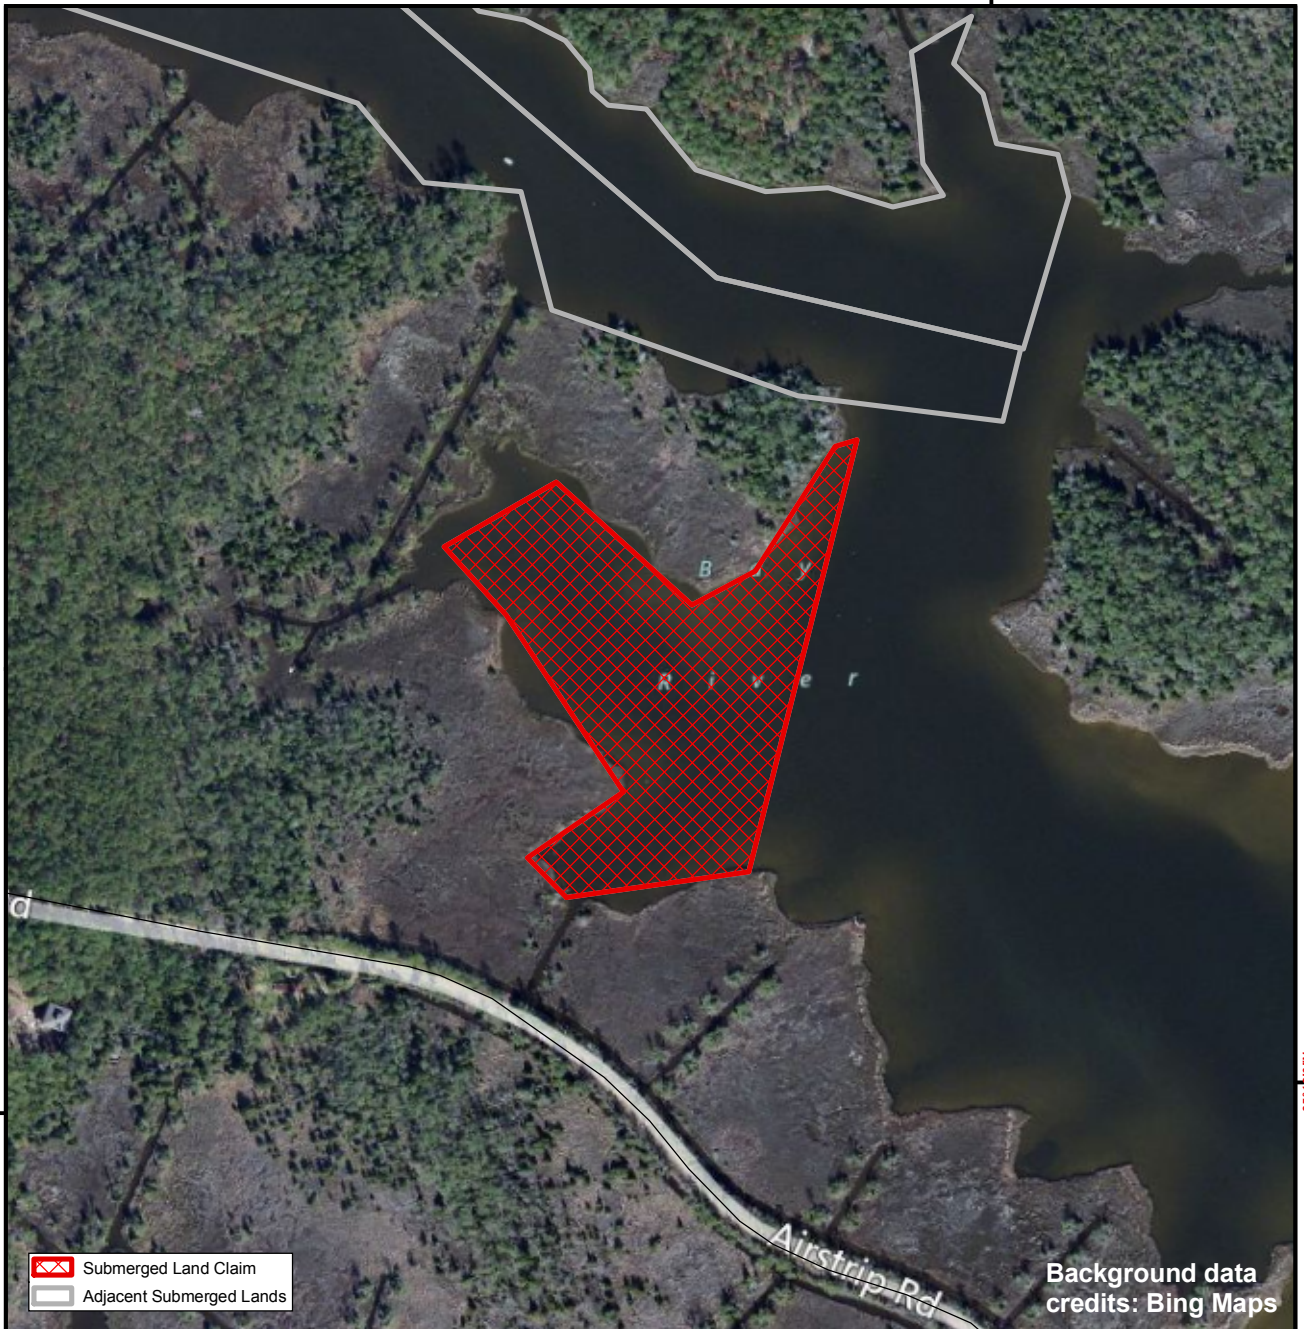

SUBMERGED LANDS

Pamlico

220

Orig. Claimant: Mayo, Hiram
 Orig. Claimant Num: PAM-0117-000-P001
 Category: SF

Disclaimer: This map is not a certified land survey and is not intended to comply with North Carolina GS § 47-30. It is prepared for informational purposes only and is not to be used for legal descriptions or property transfers. North Carolina Division of Marine Fisheries makes no warranty, expressed or implied, concerning the accuracy, completeness, reliability of these data, and users are advised that use of this map is at their own risk.