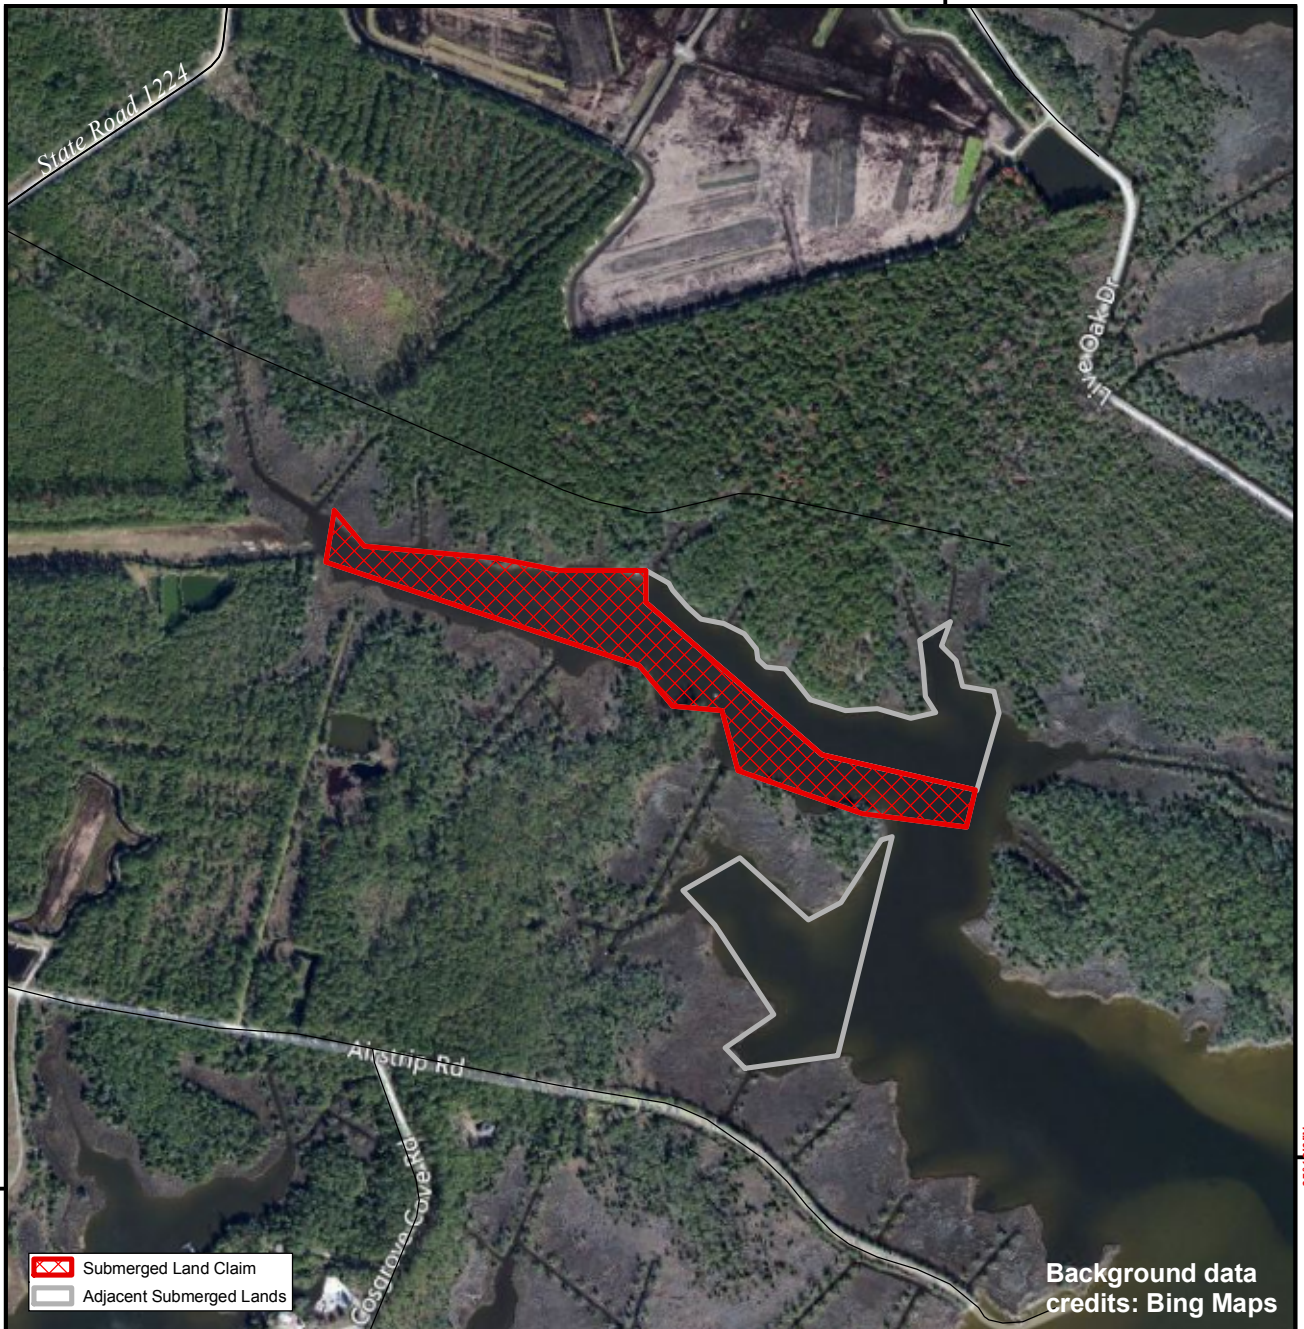

SUBMERGED LANDS

Pamlico

221

Orig. Claimant: Mayo, Hiram
Orig. Claimant Num: PAM-0116-000-P001
Category: SF

Disclaimer: This map is not a certified land survey and is not intended to comply with North Carolina GS § 47-30. It is prepared for informational purposes only and is not to be used for legal descriptions or property transfers. North Carolina Division of Marine Fisheries makes no warranty, expressed or implied, concerning the accuracy, completeness, reliability of these data, and users are advised that use of this map is at their own risk.