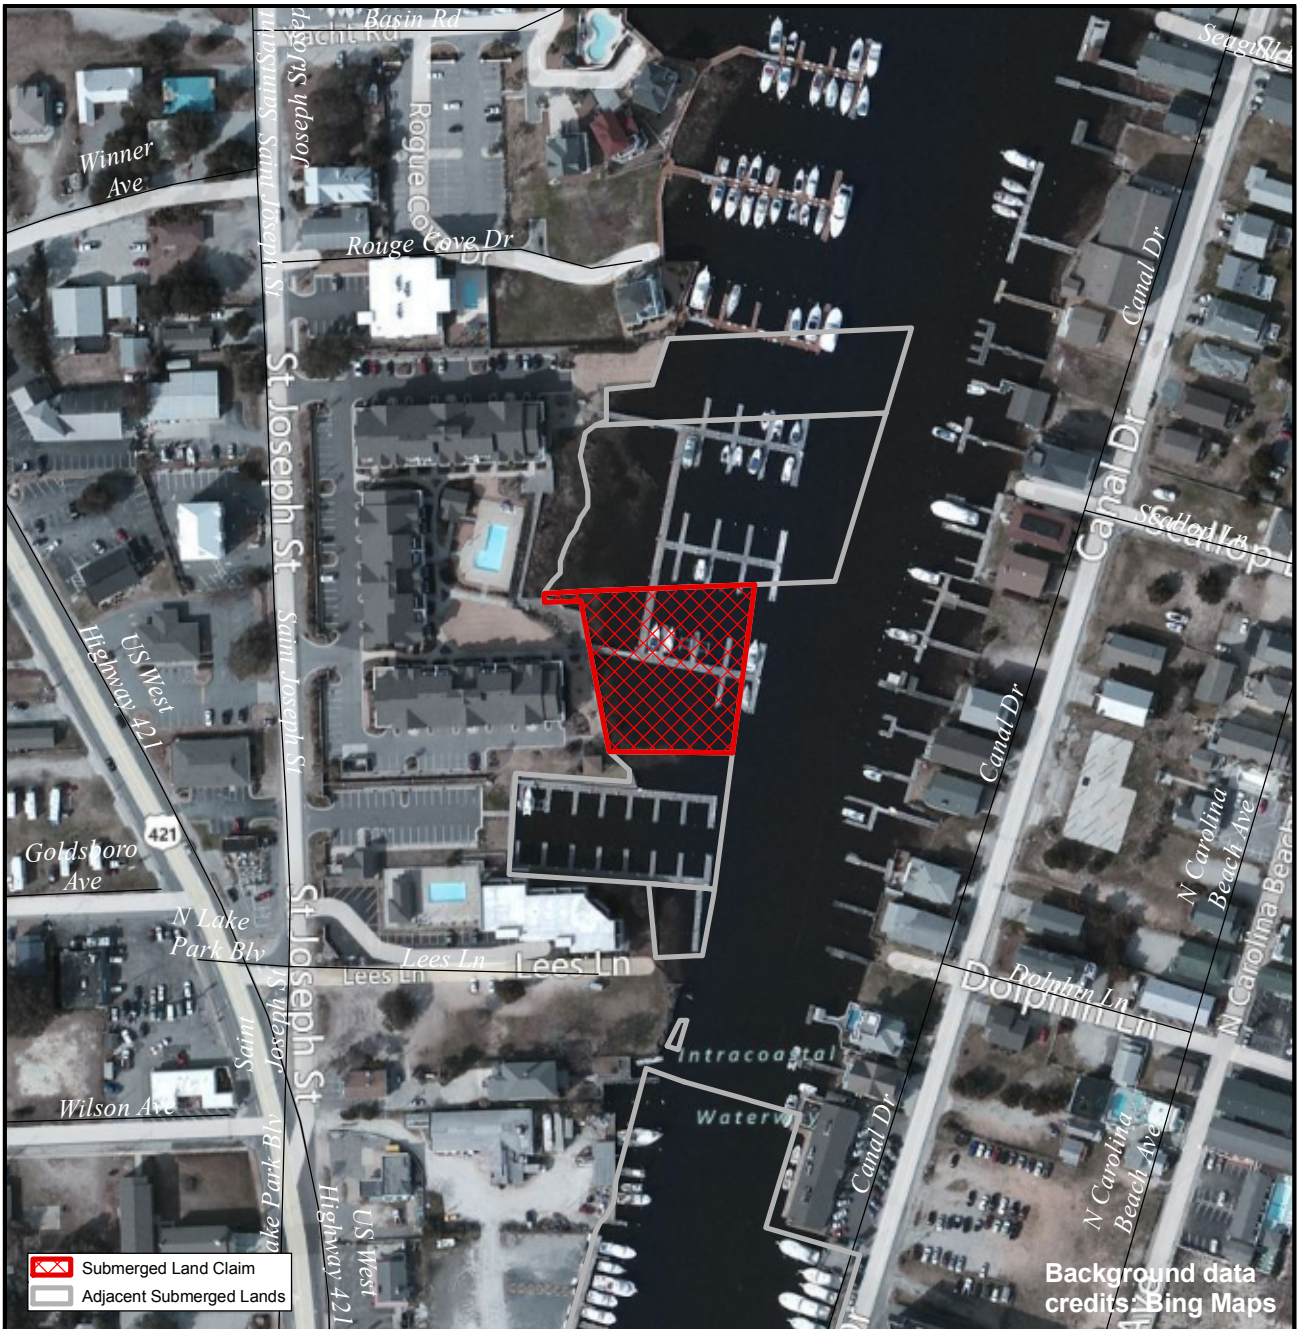

SUBMERGED LANDS

New Hanover

237

Orig. Claimant: Sleeman, George
 Orig. Claimant Num: NEW-0716-000-P001
 Category: BE

Submerged Land Claim
 Adjacent Submerged Lands

Background data credits: Bing Maps

Disclaimer: This map is not a certified land survey and is not intended to comply with North Carolina GS § 47-30. It is prepared for informational purposes only and is not to be used for legal descriptions or property transfers. North Carolina Division of Marine Fisheries makes no warranty, expressed or implied, concerning the accuracy, completeness, reliability of these data, and users are advised that use of this map is at their own risk.