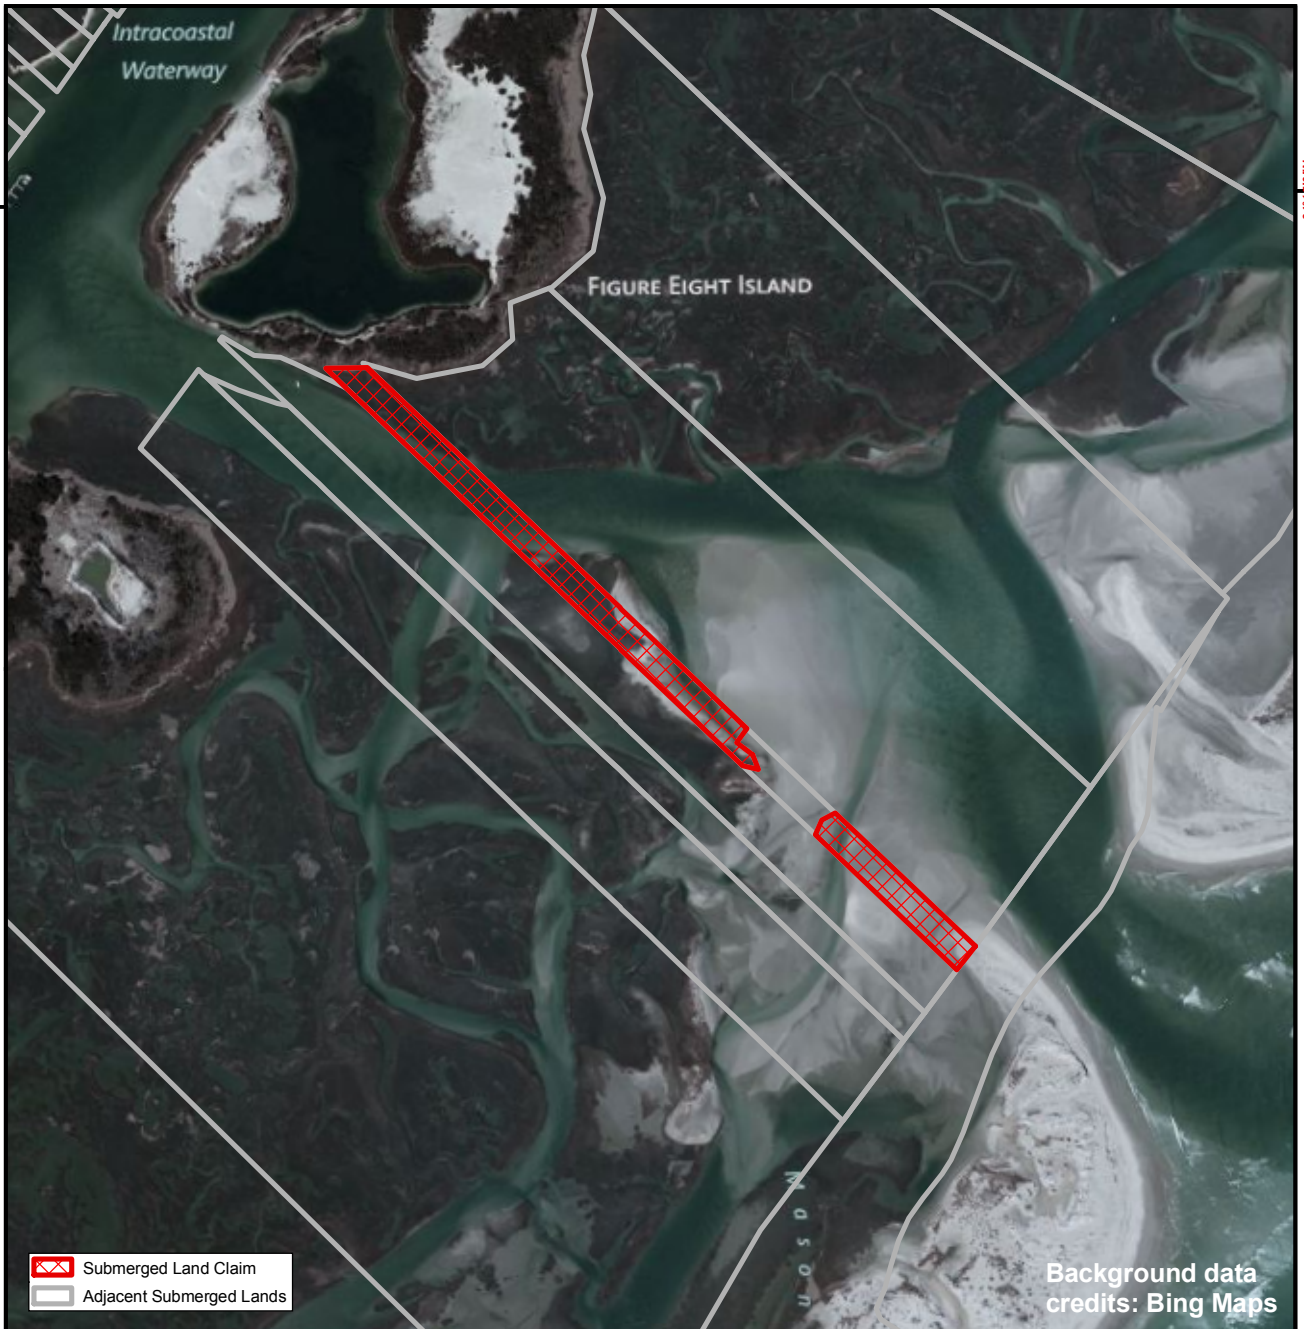

SUBMERGED LANDS

New Hanover

81

Orig. Claimant: Proctor, Grady M.
Orig. Claimant Num: NEW-0271-000-P001
Category: BE

Disclaimer: This map is not a certified land survey and is not intended to comply with North Carolina GS § 47-30. It is prepared for informational purposes only and is not to be used for legal descriptions or property transfers. North Carolina Division of Marine Fisheries makes no warranty, expressed or implied, concerning the accuracy, completeness, reliability of these data, and users are advised that use of this map is at their own risk.