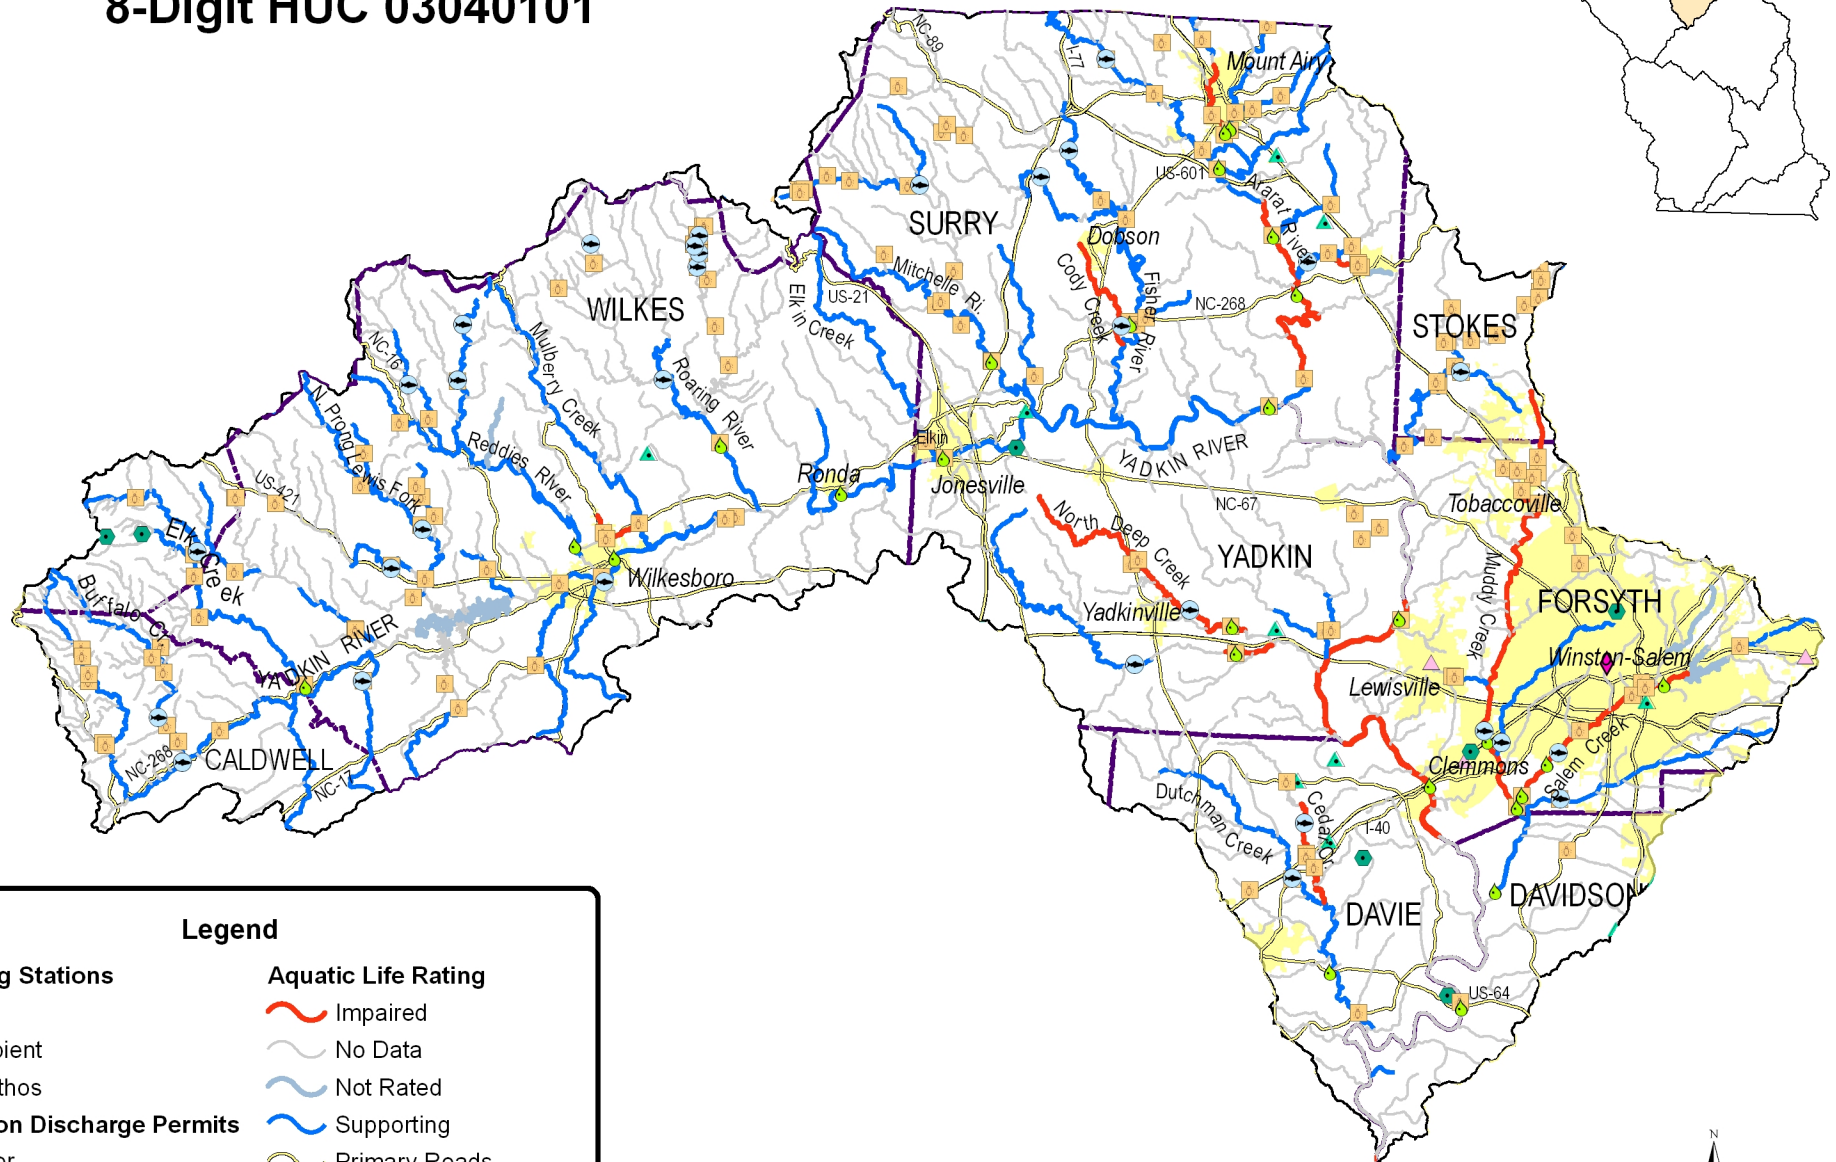

Yadkin - Pee Dee River Basin

Division of Water Quality
 Basinwide Planning Unit
 July, 2008

Yadkin - Pee Dee River Basin

Yadkin River Headwaters Watershed

8-Digit HUC 03040101

Legend

Monitoring Stations

- Fish
- Ambient
- Benthos

- Impaired
- No Data
- Not Rated
- Supporting
- Primary Roads

Municipality Boundary

County Boundary

8-Digit HUC Boundary

Yadkin - Pee Dee River Basin Lake Tillery - Pee Dee River Watershed 8-Digit HUC 03040104

- Impaired
- No Data
- Not Rated
- Supporting

Other Features

- Primary Roads
- Municipality Boundary
- County Boundary
- 8-Digit HUC Boundary

Yadkin - Pee Dee River Basin

Rocky River and Lynchas River Watersheds

- Impaired
- No Data
- Not Rated
- Supporting
- Primary Roads
- Municipality Boundary
- County Boundary
- 8-Digit HUC Boundary