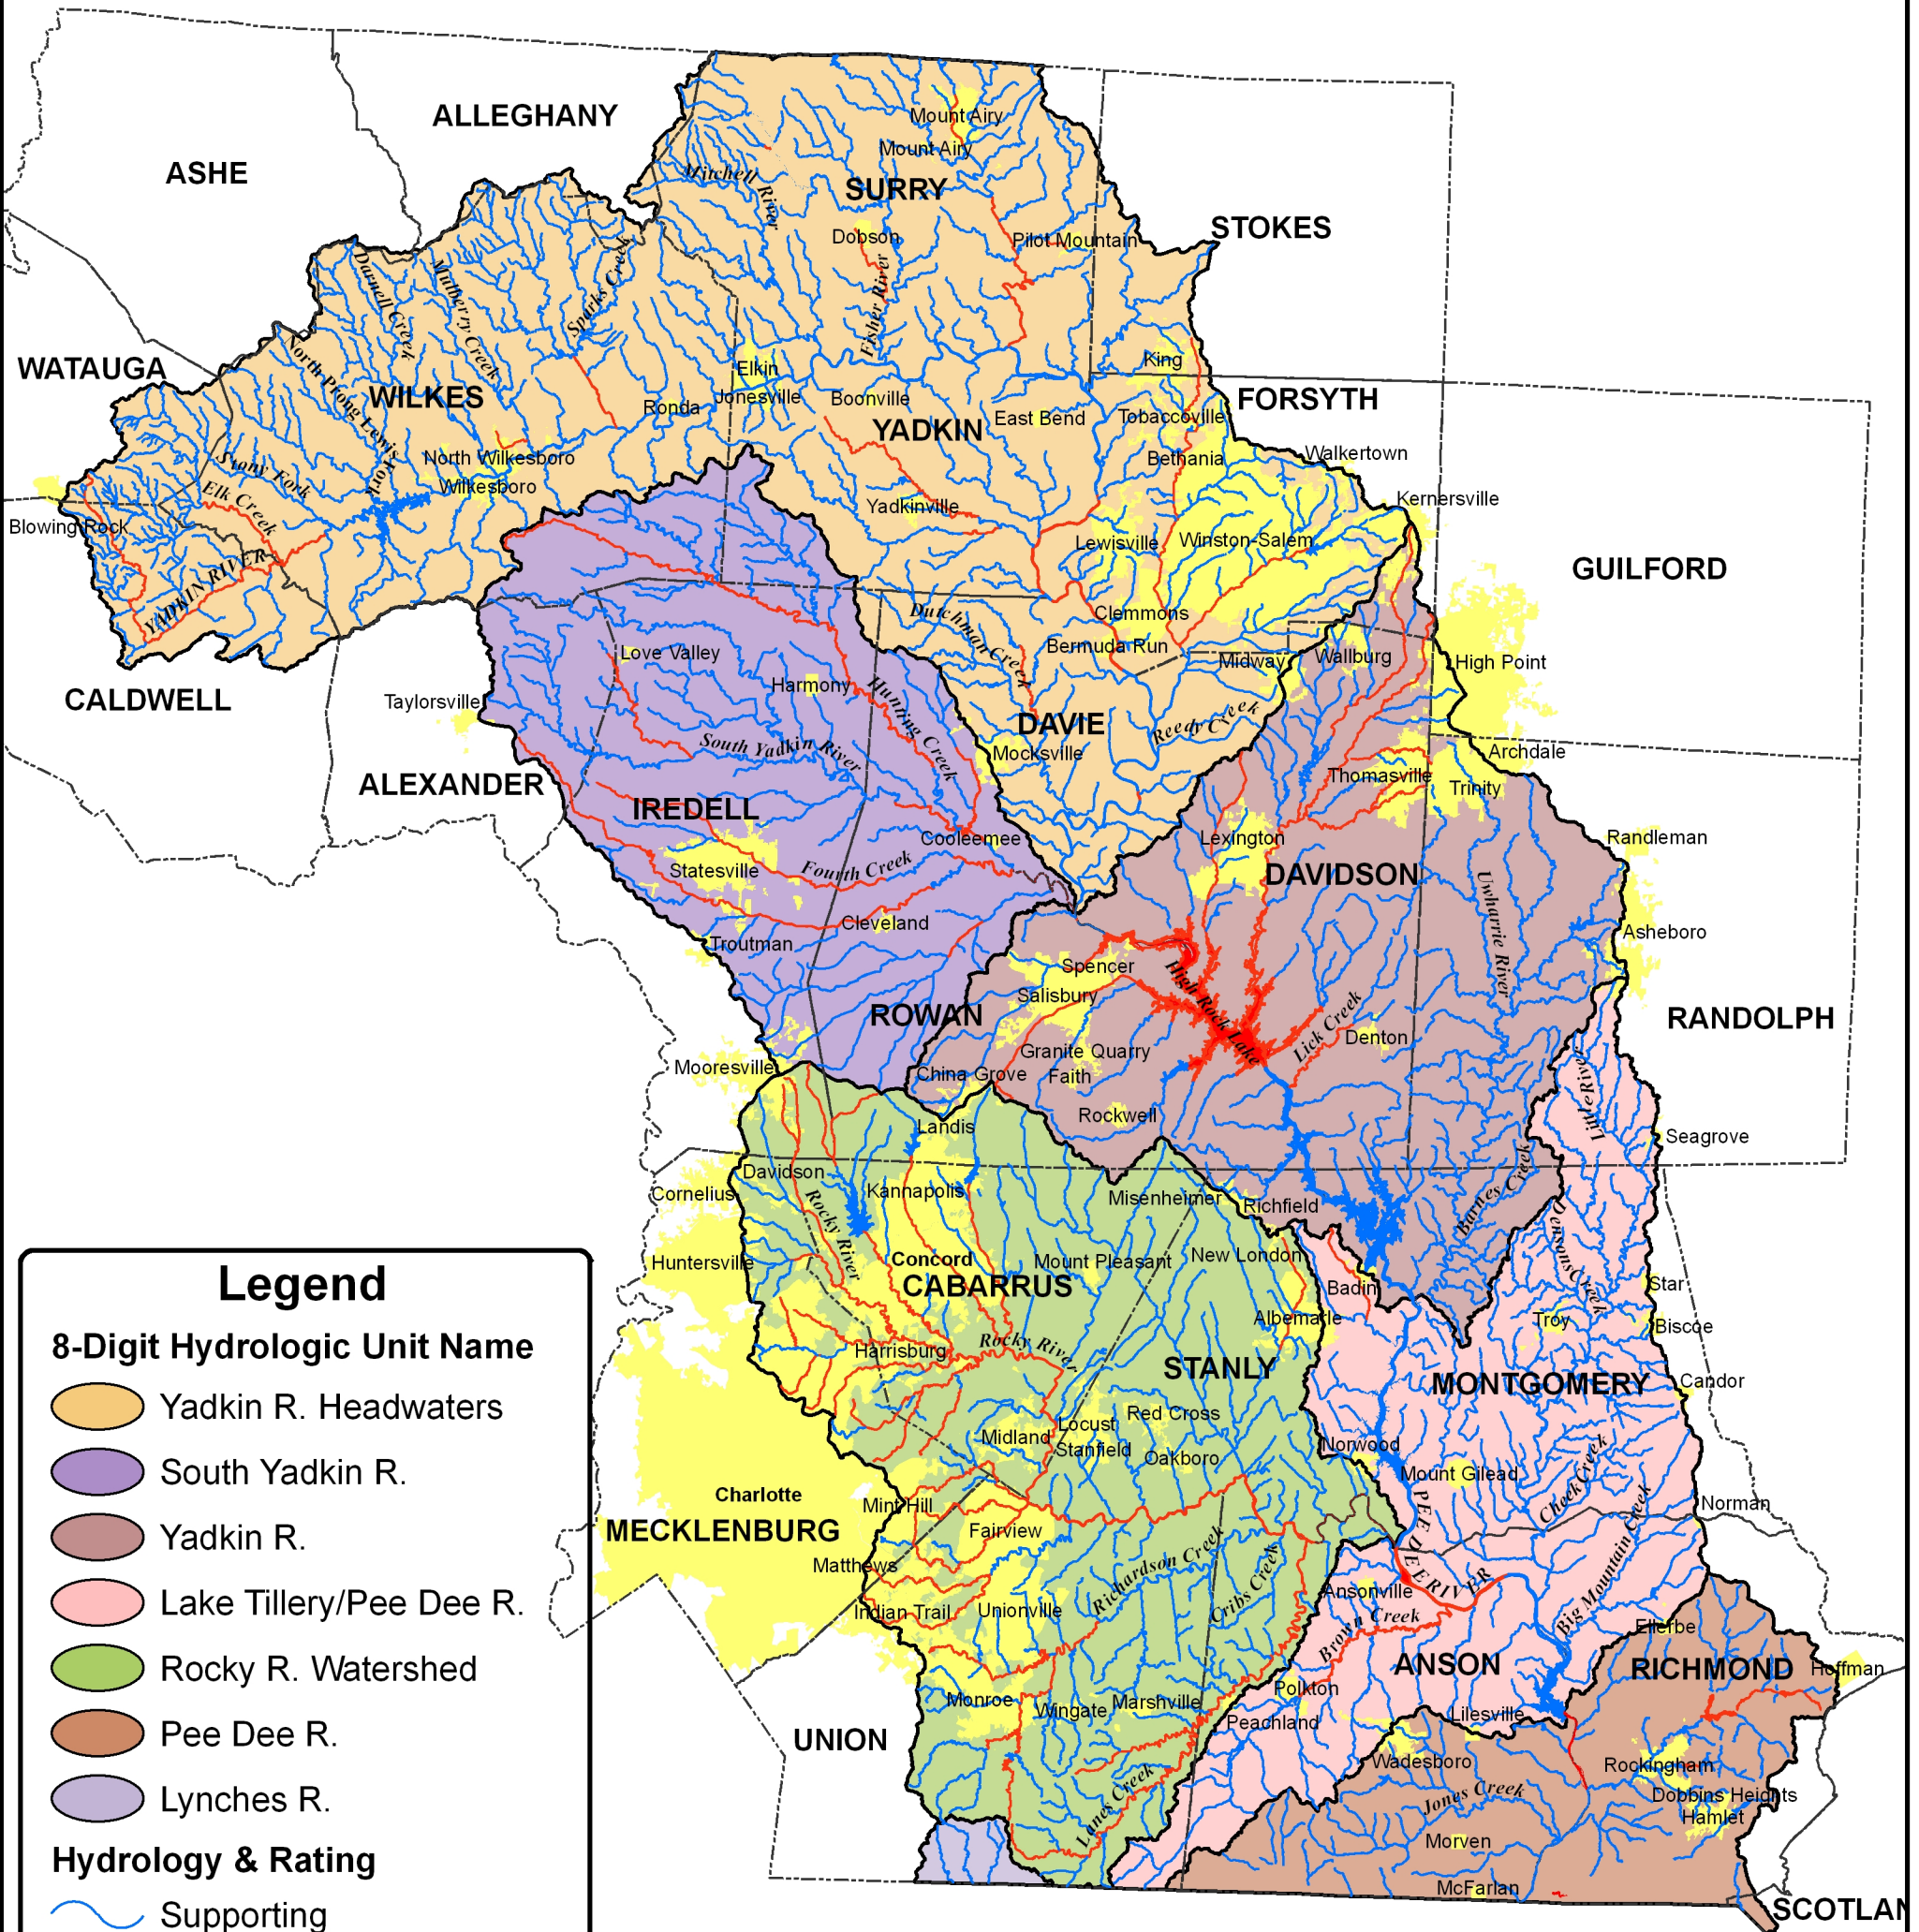

Yadkin - Pee Dee River Basin

Division of Water Quality
 Basinwide Planning Unit
 July, 2008

Yadkin - Pee Dee River Basin

Yadkin River Headwaters Watershed

8-Digit HUC 03040101

Legend

Monitoring Stations

- Fish
- Ambient
- Benthos

Yadkin - Pee Dee River Basin South Yadkin River Watershed 8-Digit Huc 03040102

Legend

Monitoring Stations

- Fish
- Ambient
- Benthos

NPDES Non Discharge Permits

- Major
- Minor

NPDES Discharger Permits

- Major
- Minor

- Impaired
- No Data
- Not Rated
- Supporting
- Primary Roads

Municipality Boundary

County Boundary

8-Digit HUC Boundary

Yadkin - Pee Dee River Basin Lake Tillery - Pee Dee River Watershed 8-Digit HUC 03040104