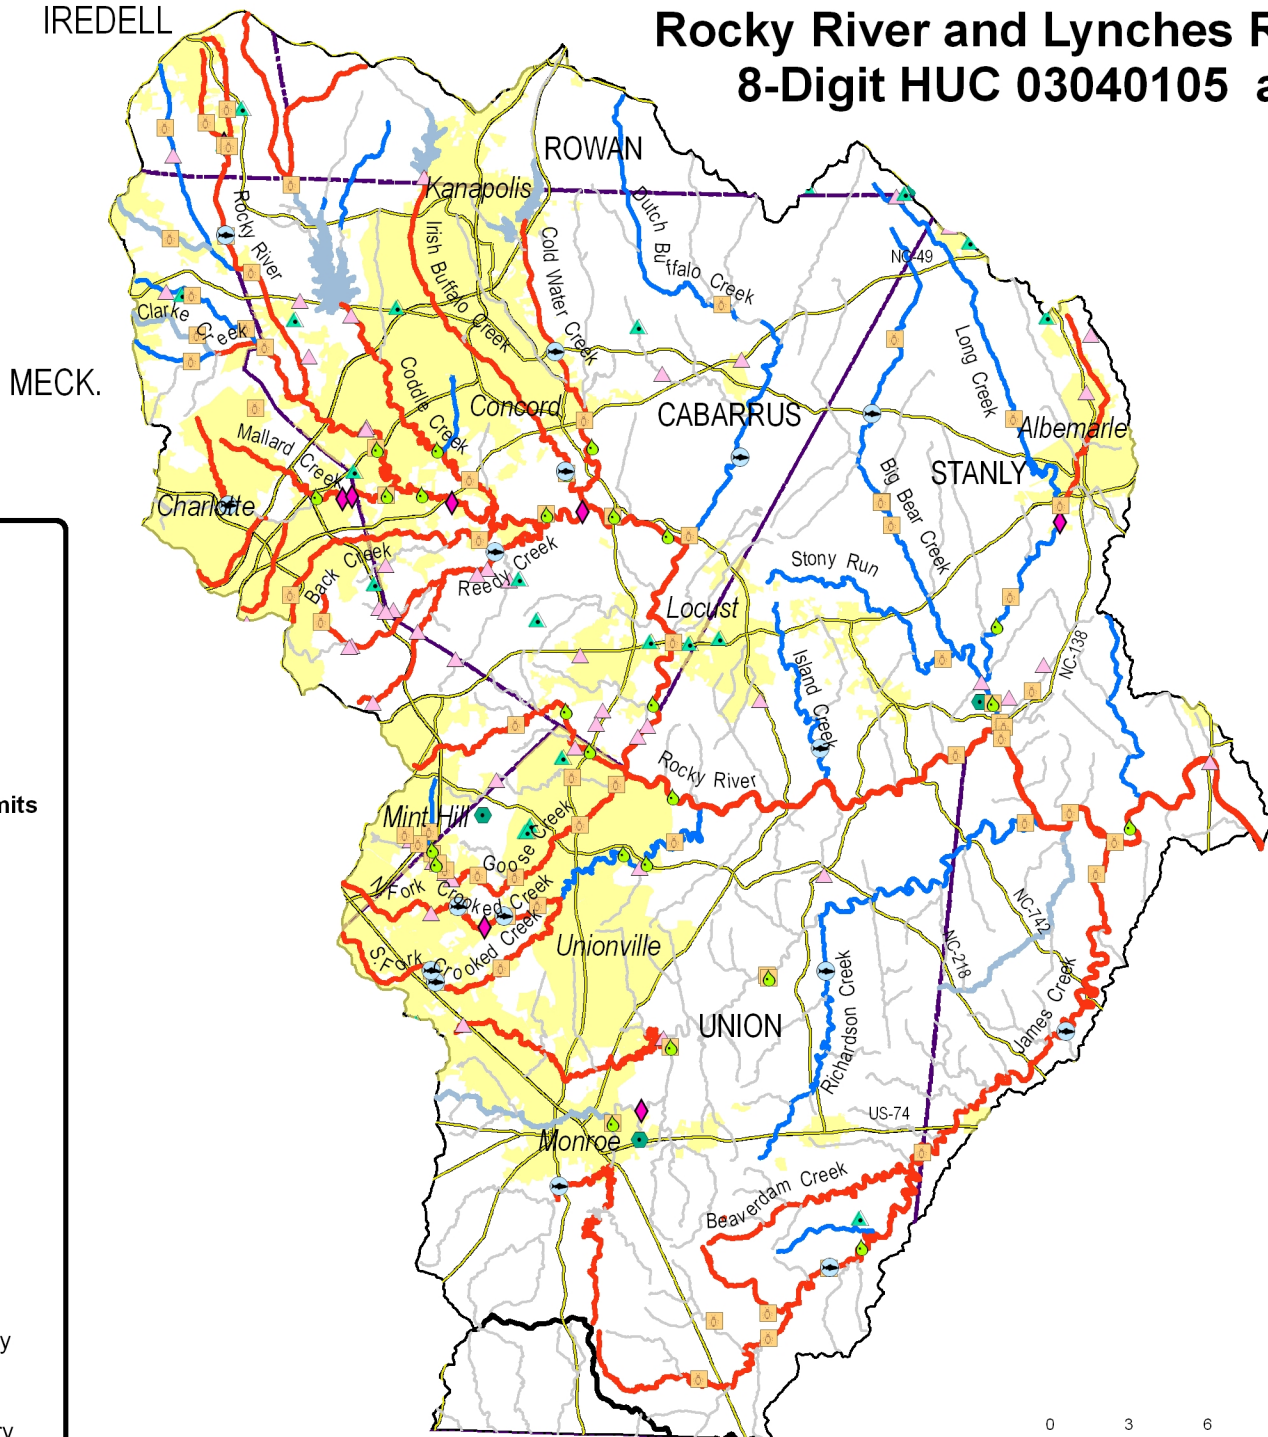

Yadkin - Pee Dee River Basin

Rocky River and Lynchas River Watersheds

8-Digit HUC 03040105 and 03040202

Legend

Monitoring Stations

- Fish
- Ambient
- Benthos

NPDES Non Discharge Permits

- Major
- Minor

NPDES Discharger Permits

- Major
- Minor

Aquatic Life Rating

- Impaired
- No Data
- Not Rated
- Supporting
- Primary Roads
- Municipality Boundary
- County Boundary
- 8-Digit HUC Boundary