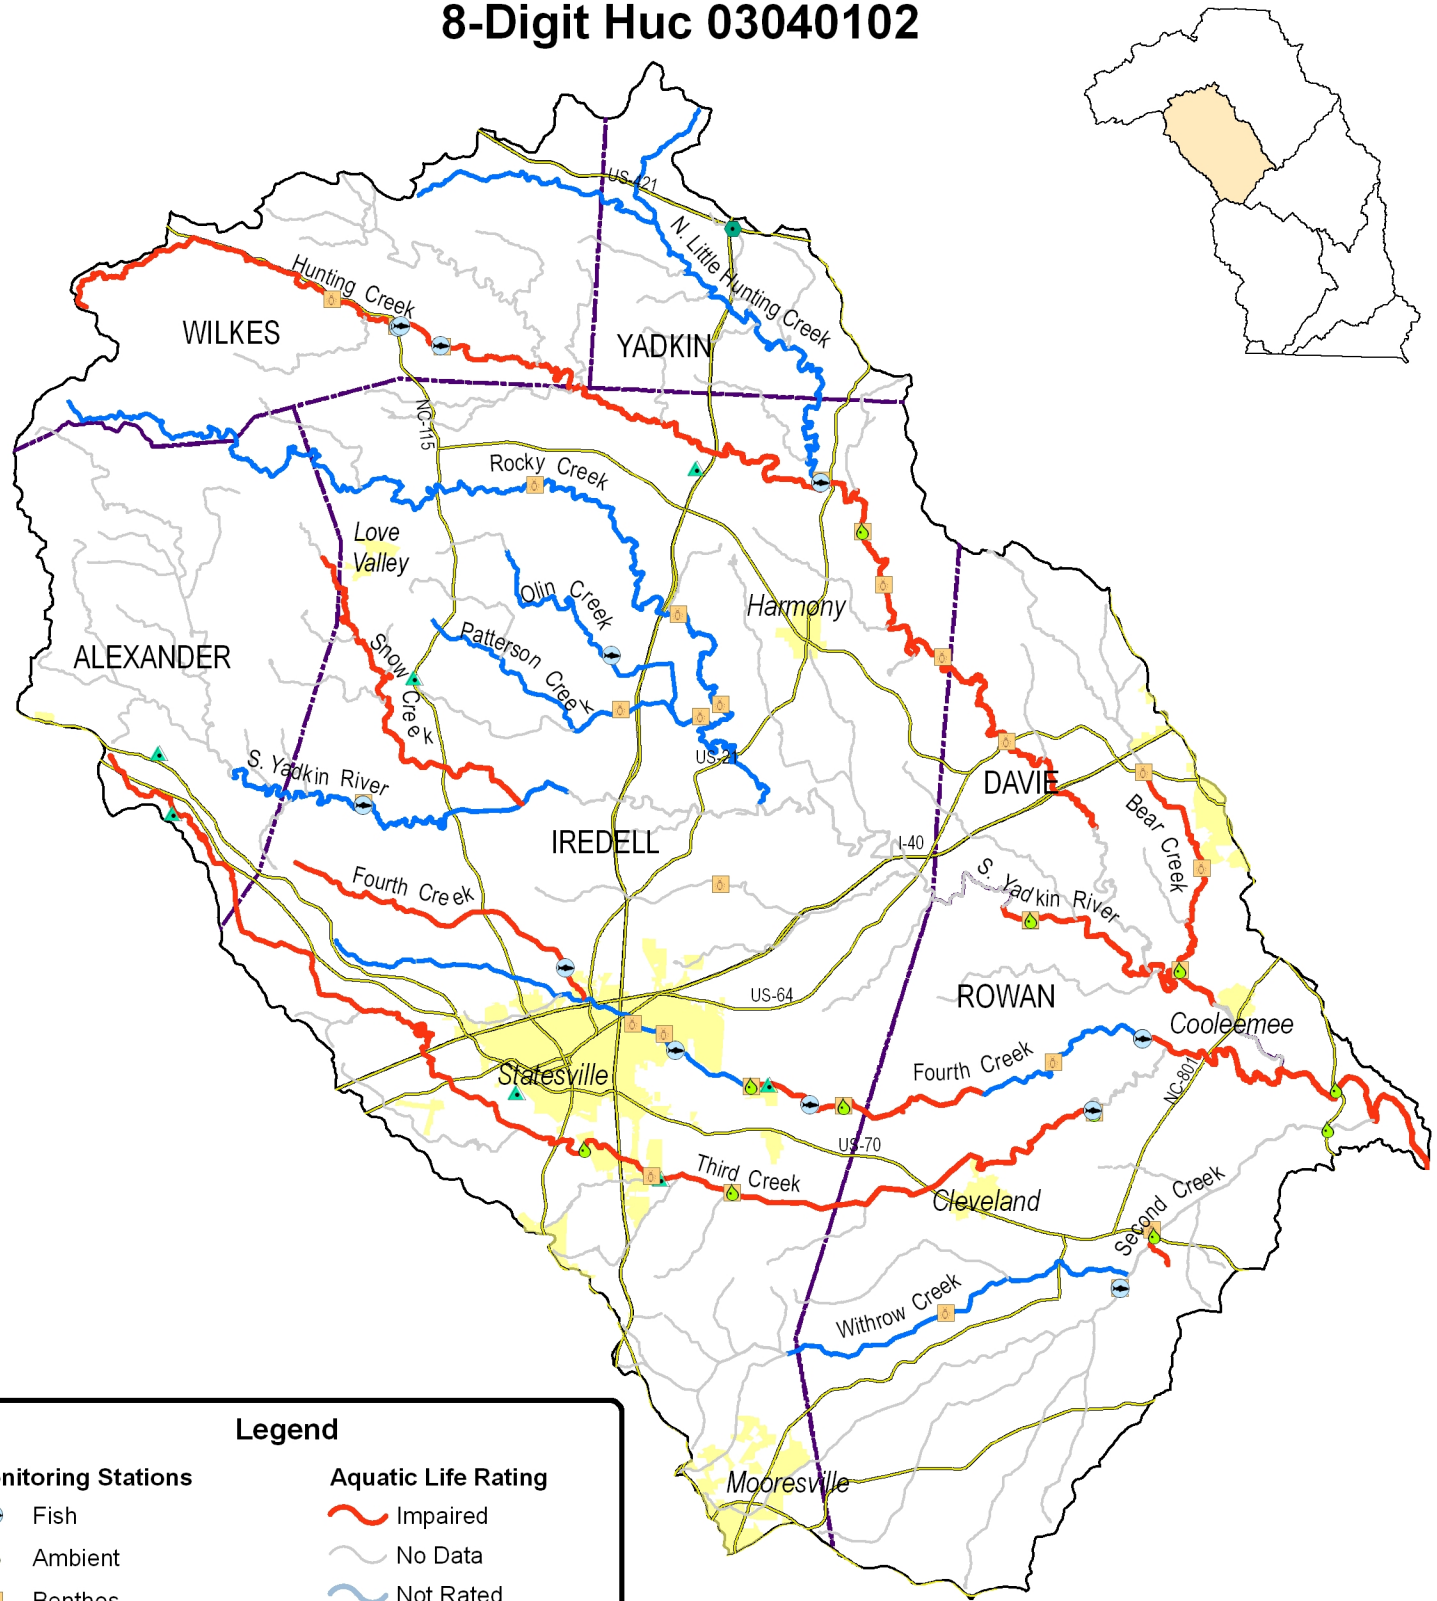

Yadkin - Pee Dee River Basin

Division of Water Quality
 Basinwide Planning Unit
 July, 2008

Yadkin - Pee Dee River Basin

Yadkin River Headwaters Watershed

8-Digit HUC 03040101

Legend

Monitoring Stations

- Fish
- Ambient
- Benthos

NPDES Non Discharge Permits

- Major
- Minor

NPDES Discharger Permits

- Major
- Minor

Aquatic Life Rating

- Impaired
- No Data
- Not Rated
- Supporting
- Primary Roads
- Municipality Boundary
- County Boundary
- 8-Digit HUC Boundary

Yadkin - Pee Dee River Basin South Yadkin River Watershed 8-Digit Huc 03040102

Legend

Monitoring Stations

- Fish
- Ambient
- Benthos

NPDES Non Discharge Permits

- Major
- Minor

NPDES Discharger Permits

- Major
- Minor

- Impaired
- No Data
- Not Rated
- Supporting
- Primary Roads

Municipality Boundary

County Boundary

8-Digit HUC Boundary

Yadkin - Pee Dee River Basin Lake Tillery - Pee Dee River Watershed 8-Digit HUC 03040104