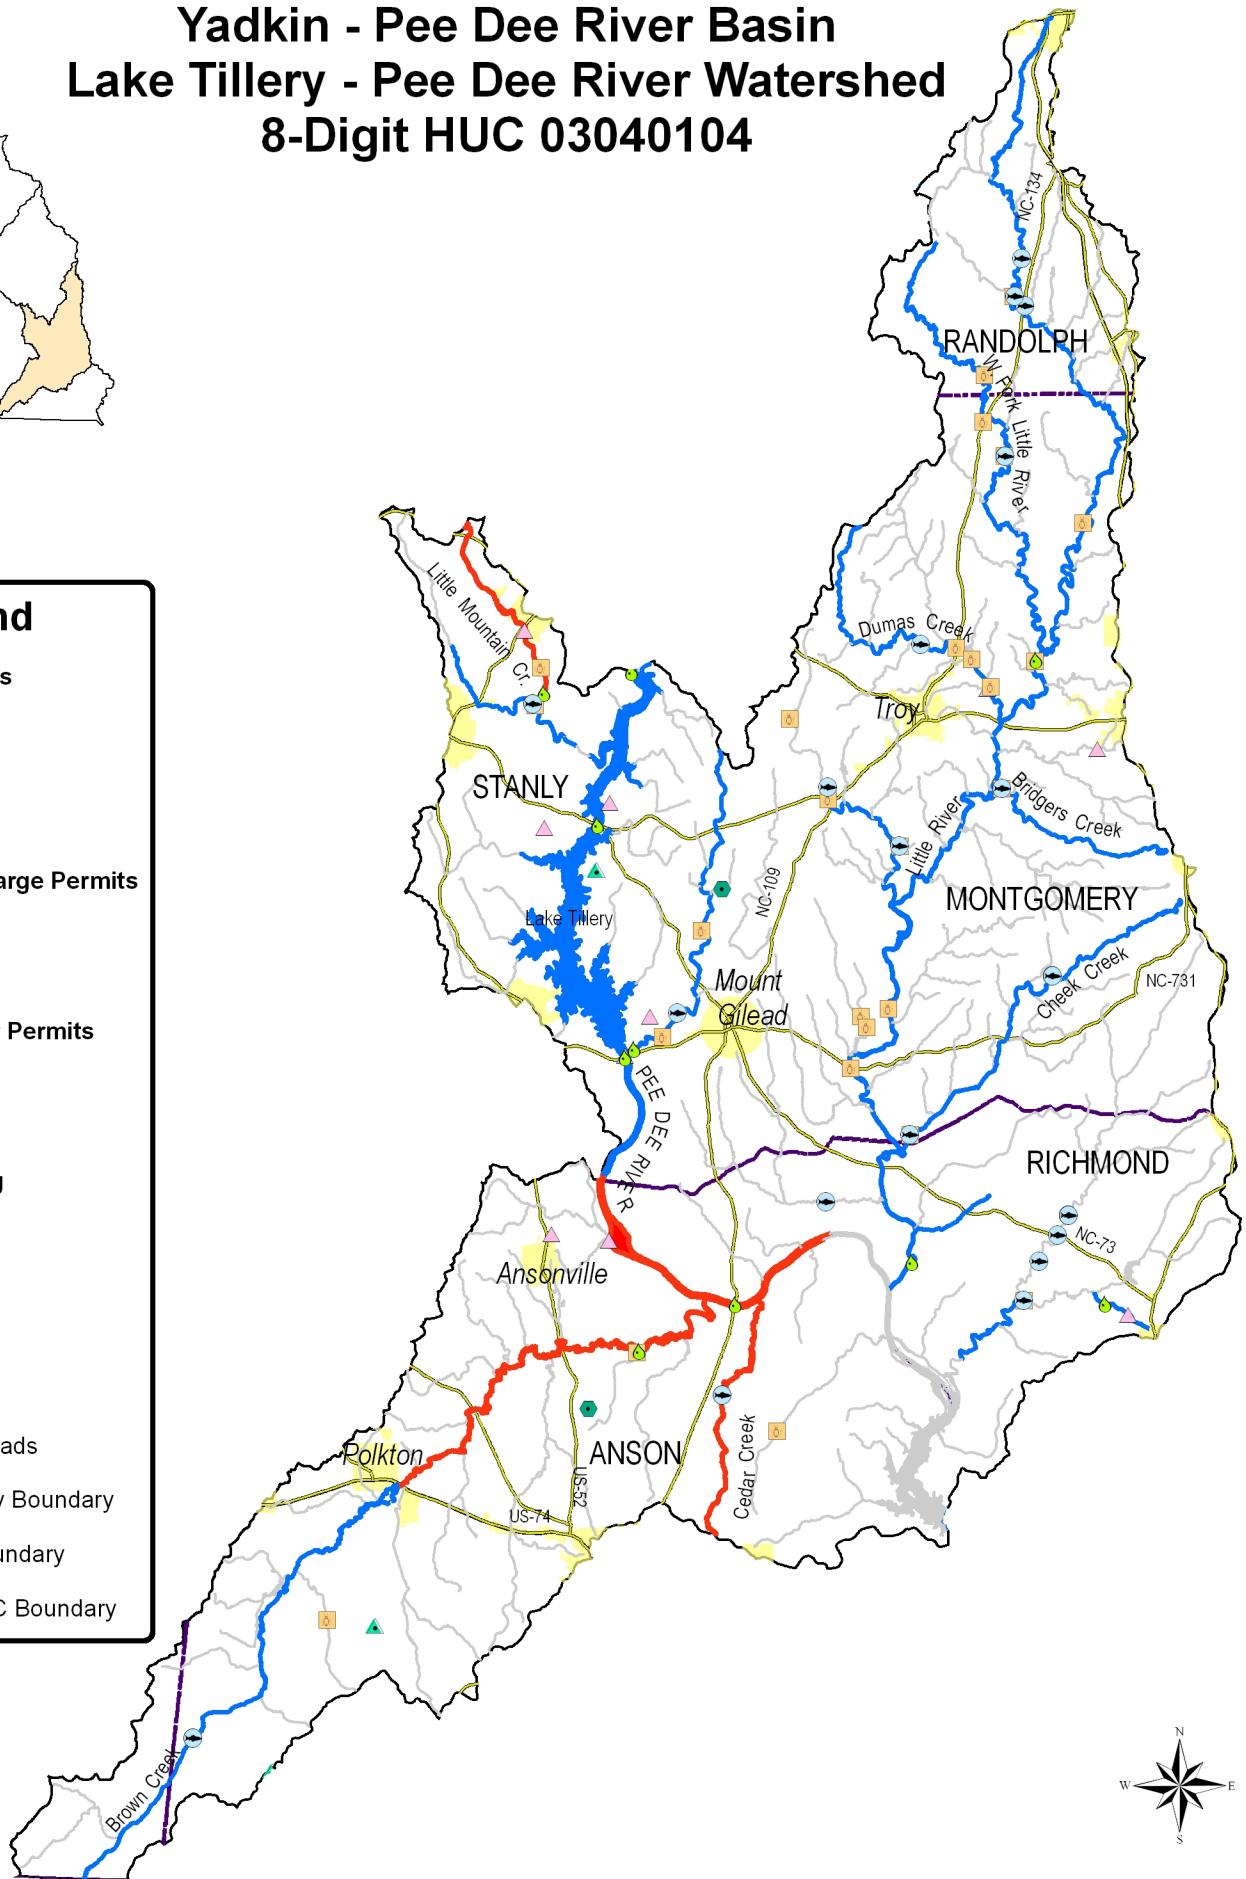

- Impaired
- No Data
- Not Rated
- Supporting
- Primary Roads

Municipality Boundary

County Boundary

8-Digit HUC Boundary

Yadkin - Pee Dee River Basin Lake Tillery - Pee Dee River Watershed 8-Digit HUC 03040104

- Impaired
- No Data
- Not Rated
- Supporting

Other Features

- Primary Roads
- Municipality Boundary
- County Boundary
- 8-Digit HUC Boundary

Yadkin - Pee Dee River Basin

Rocky River and Lynchas River Watersheds