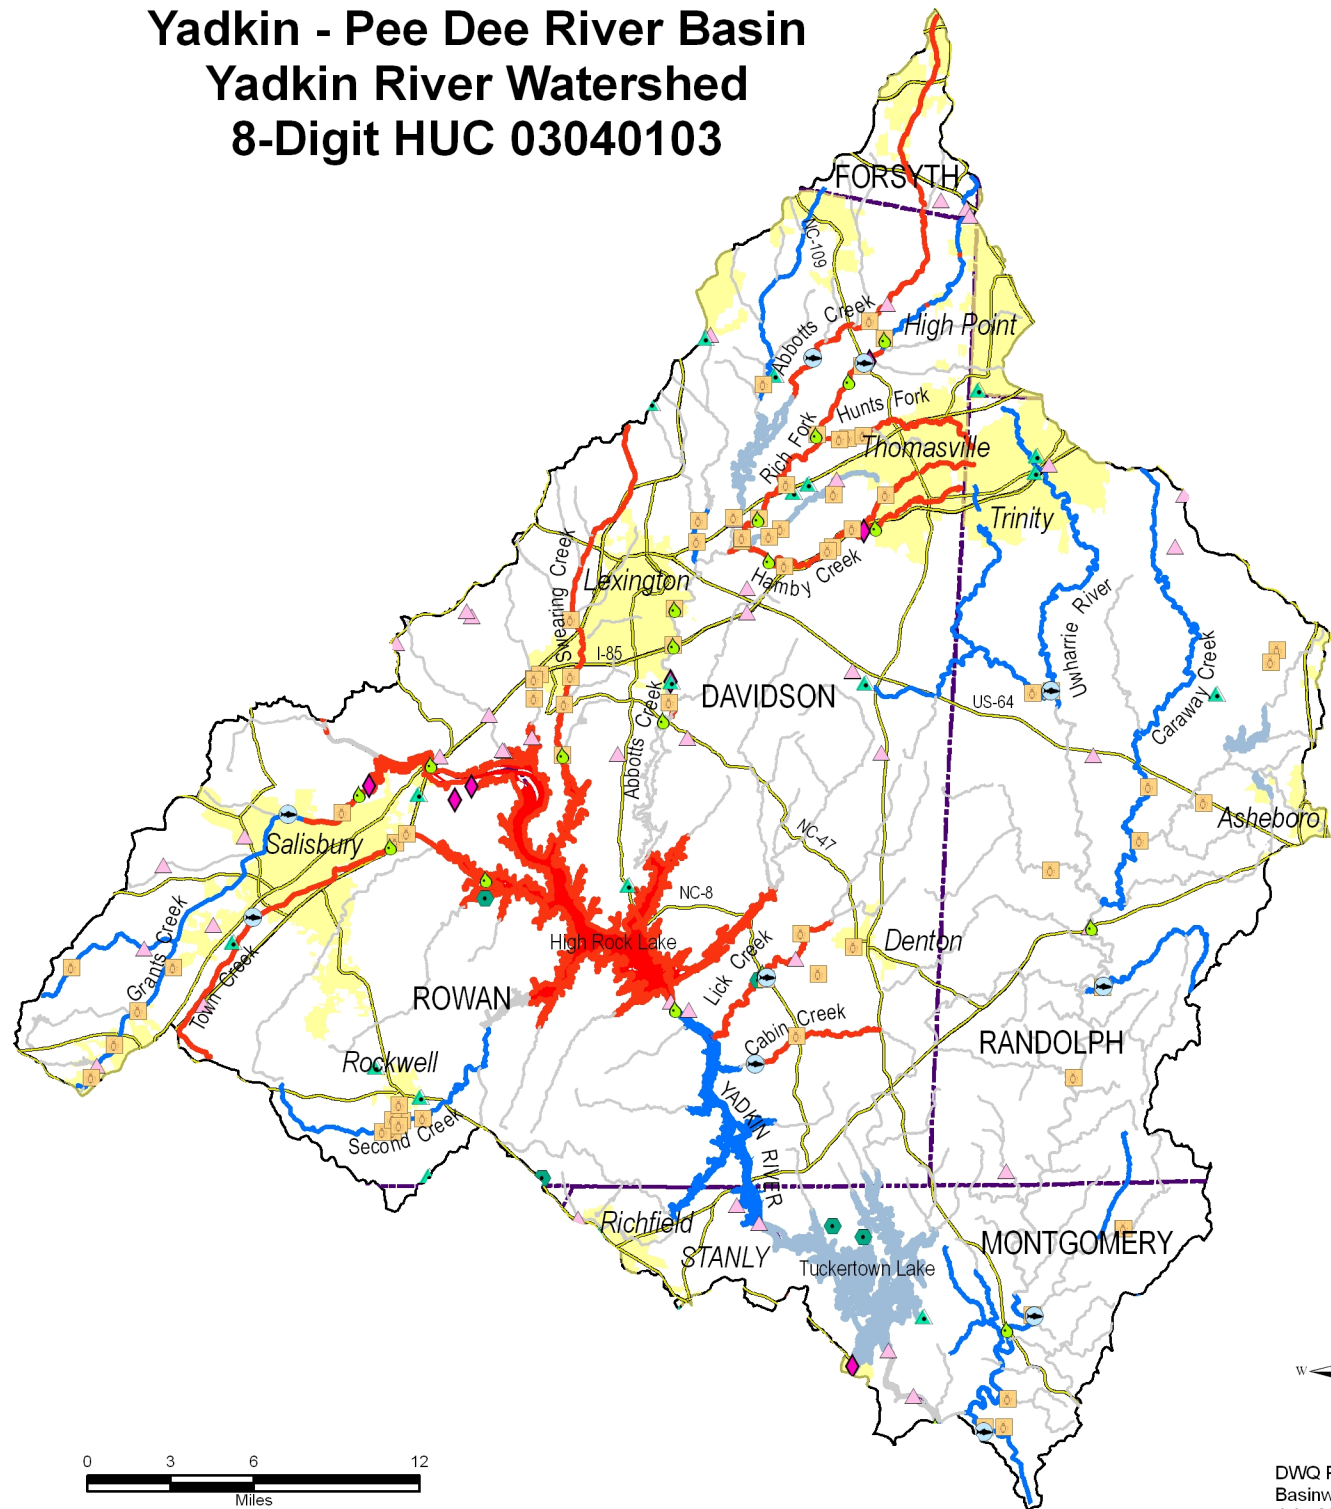

Yadkin - Pee Dee River Basin

Division of Water Quality
 Basinwide Planning Unit
 July, 2008

Yadkin - Pee Dee River Basin

Yadkin River Headwaters Watershed

8-Digit HUC 03040101

Legend

Monitoring Stations

- Fish
- Ambient
- Benthos

Yadkin - Pee Dee River Basin South Yadkin River Watershed 8-Digit Huc 03040102

Legend

Monitoring Stations

- Fish
- Ambient
- Benthos

NPDES Non Discharge Permits

- Major
- Minor

NPDES Discharger Permits

- Major
- Minor

Aquatic Life Rating

- Impaired
- No Data
- Not Rated
- Supporting
- Primary Roads
- Municipality Boundary
- County Boundary
- 8-Digit HUC Boundary

Yadkin - Pee Dee River Basin

Yadkin River Watershed

8-Digit HUC 03040103

- Impaired
- No Data
- Not Rated
- Supporting
- Primary Roads

Municipality Boundary

County Boundary

8-Digit HUC Boundary

Yadkin - Pee Dee River Basin Lake Tillery - Pee Dee River Watershed 8-Digit HUC 03040104