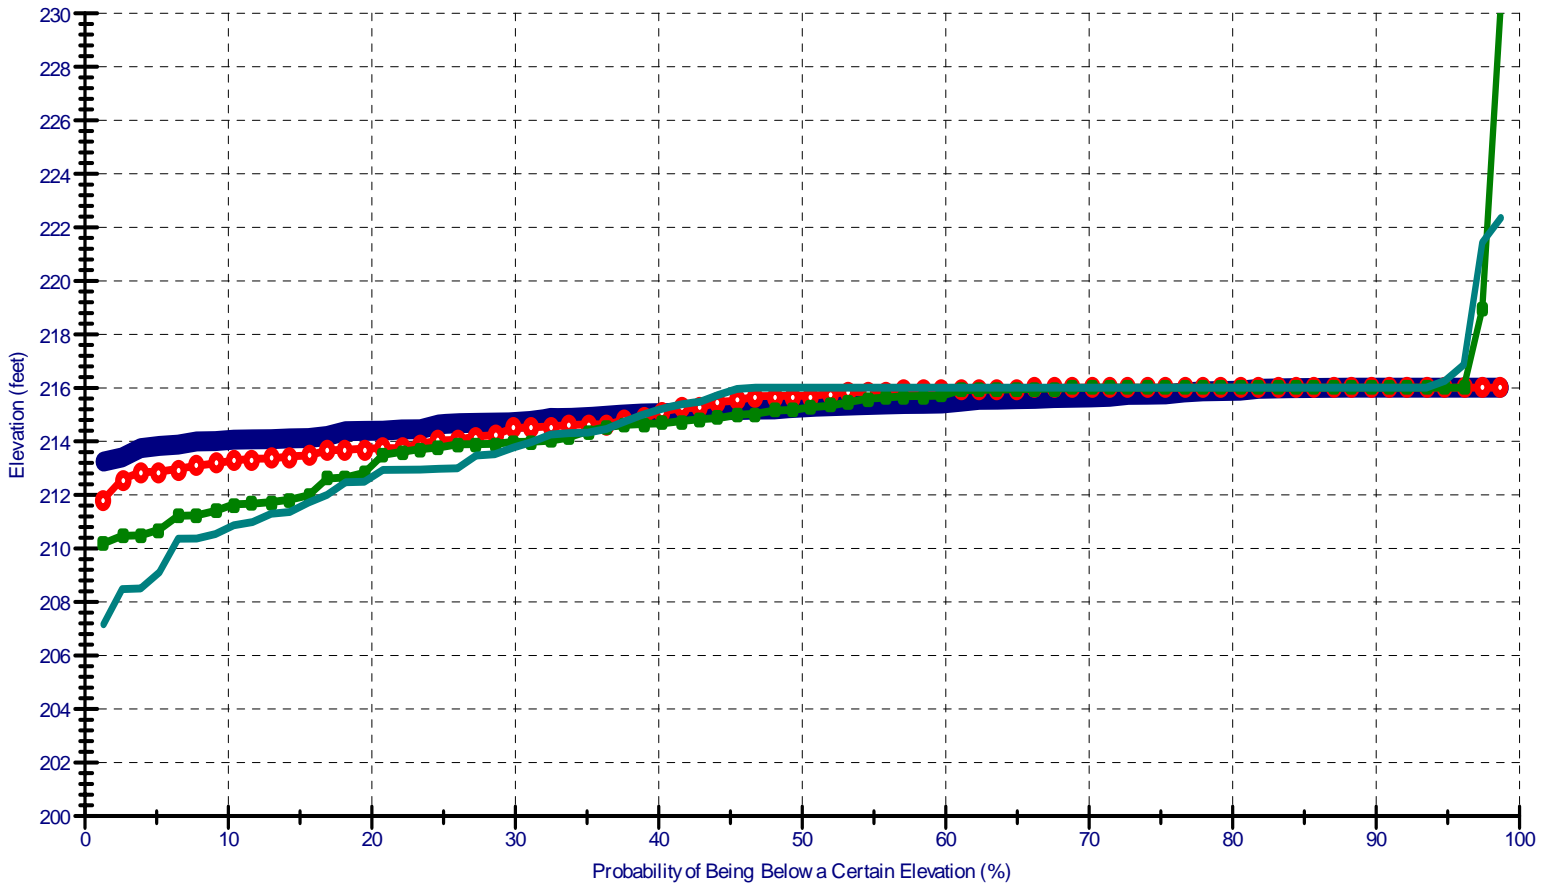

Jordan Lake WQ Storage in 4, 8, 16, and 24 Weeks

07_20_2007_cond

Jordan Lake Model – 7-20-2007 Forecast

Jordan Lake Elevation in 4, 8, 16, and 24 Weeks

07_20_2007_oond

Jordan Lake Model – 7-20-2007 Forecast

Jordan Lake WQ Storage in 4, 8, 16, and 24 Weeks

06_15_2007_cond

4 weeks

8 weeks

16 weeks

24 weeks

Jordan Lake Model – 6-15-2007 Forecast

Jordan Lake Elevation in 4, 8, 16, and 24 Weeks

06_15_2007_cond

4 weeks

8 weeks

16 weeks

24 weeks

Jordan Lake Model – 6-15-2007 Forecast

Jordan Lake Elevation in 4, 8, 16, and 24 Weeks

06_15_2007_cond

4 weeks

8 weeks

16 weeks

24 weeks

Jordan Lake Model – 6-15-2007 Forecast

Jordan Lake WQ Storage in 4, 8, 16, and 24 Weeks

05_01_2007_cond

Jordan Lake Model – 5-1-2007 Forecast