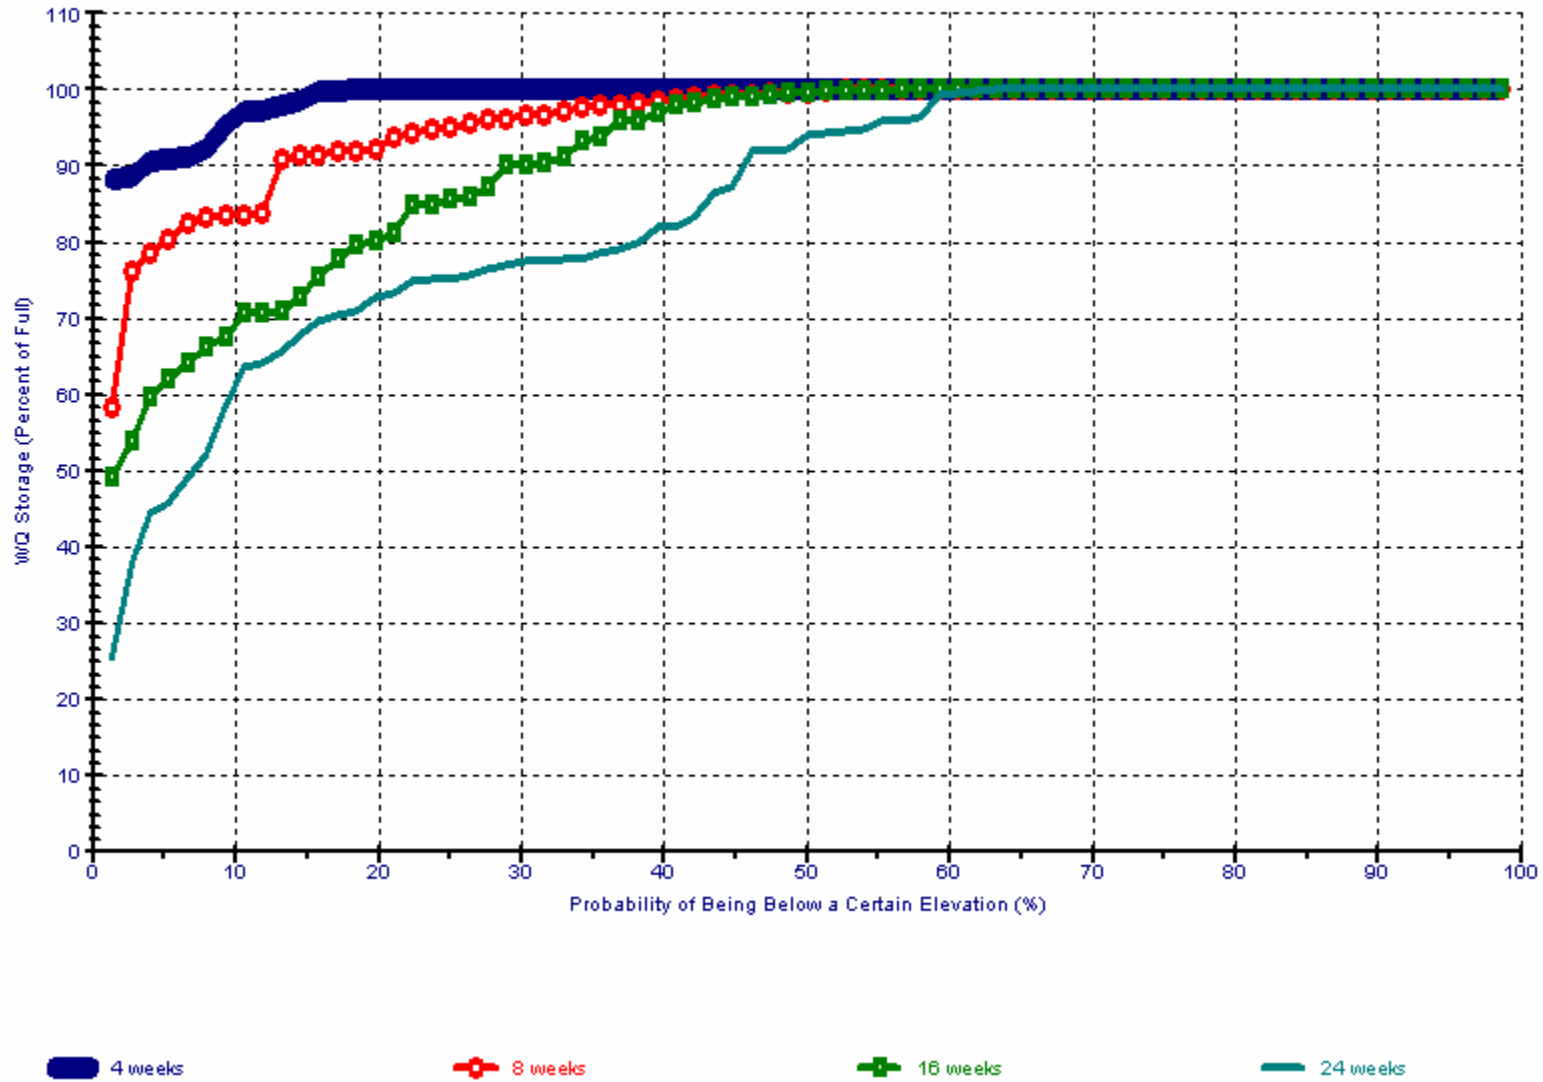

06_15_2007_cond

4 weeks

8 weeks

16 weeks

24 weeks

Jordan Lake Model – 6-15-2007 Forecast

Jordan Lake Elevation in 4, 8, 16, and 24 Weeks

06_15_2007_cond

4 weeks

8 weeks

16 weeks

24 weeks

Jordan Lake Model – 6-15-2007 Forecast

Jordan Lake WQ Storage in 4, 8, 16, and 24 Weeks

05_01_2007_cond

Jordan Lake Model – 5-1-2007 Forecast

Jordan Lake Elevation in 4, 8, 16, and 24 Weeks

05_01_2007_cond

Jordan Lake Model – 5-1-2007 Forecast