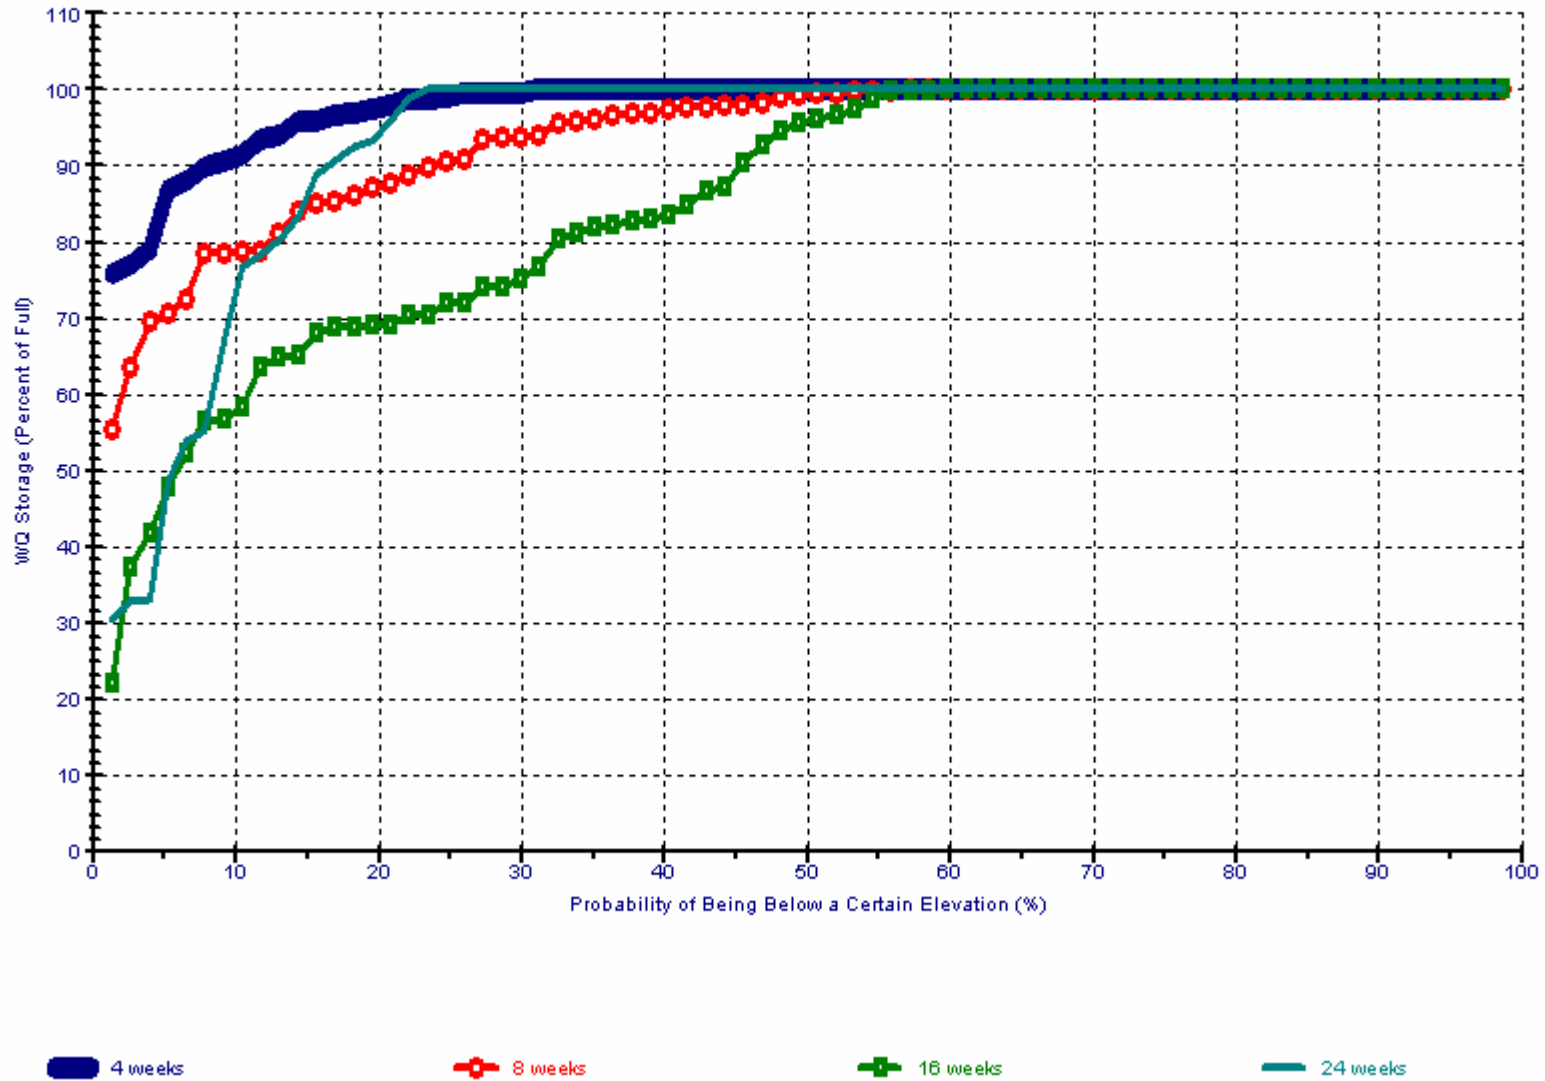

Jordan Lake WQ Storage in 4, 8, 16, and 24 Weeks

07_20_2007_cond

Jordan Lake Model – 7-20-2007 Forecast

Jordan Lake Elevation in 4, 8, 16, and 24 Weeks

07_20_2007_oond

Jordan Lake Model – 7-20-2007 Forecast

Jordan Lake WQ Storage in 4, 8, 16, and 24 Weeks

06_15_2007_cond

4 weeks

8 weeks

16 weeks

24 weeks

Jordan Lake Model – 6-15-2007 Forecast

Jordan Lake Elevation in 4, 8, 16, and 24 Weeks

06_15_2007_cond

4 weeks

8 weeks

16 weeks

24 weeks

Jordan Lake Model – 6-15-2007 Forecast

Jordan Lake Elevation in 4, 8, 16, and 24 Weeks

06_15_2007_cond

4 weeks

8 weeks

16 weeks

24 weeks

Jordan Lake Model – 6-15-2007 Forecast

Jordan Lake WQ Storage in 4, 8, 16, and 24 Weeks

05_01_2007_cond

Jordan Lake Model – 5-1-2007 Forecast