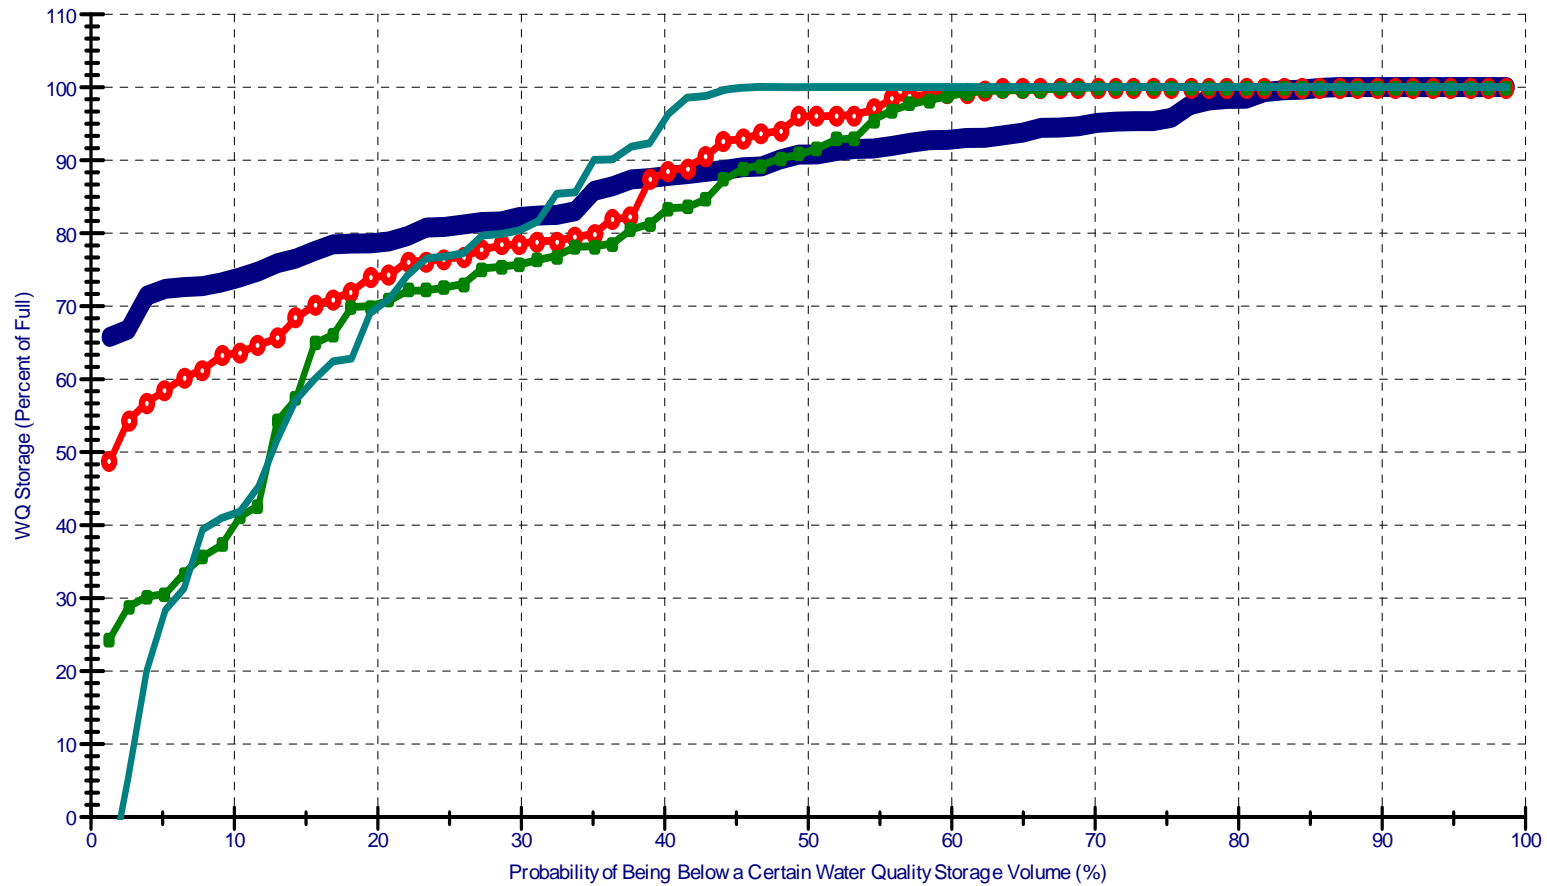

Jordan Lake WQ Storage in 4, 8, 16, and 24 Weeks

07_20_2007_cond

Jordan Lake Model – 7-20-2007 Forecast

Jordan Lake Elevation in 4, 8, 16, and 24 Weeks

07_20_2007_oond

Jordan Lake Model – 7-20-2007 Forecast

Jordan Lake WQ Storage in 4, 8, 16, and 24 Weeks

06_15_2007_cond

4 weeks

8 weeks

16 weeks

24 weeks

Jordan Lake Model – 6-15-2007 Forecast

Jordan Lake Elevation in 4, 8, 16, and 24 Weeks

06_15_2007_cond

4 weeks

8 weeks

16 weeks

24 weeks

Jordan Lake Model – 6-15-2007 Forecast

Jordan Lake Elevation in 4, 8, 16, and 24 Weeks

06_15_2007_cond

4 weeks

8 weeks

16 weeks

24 weeks

Jordan Lake Model – 6-15-2007 Forecast

Jordan Lake WQ Storage in 4, 8, 16, and 24 Weeks

05_01_2007_cond

Jordan Lake Model – 5-1-2007 Forecast