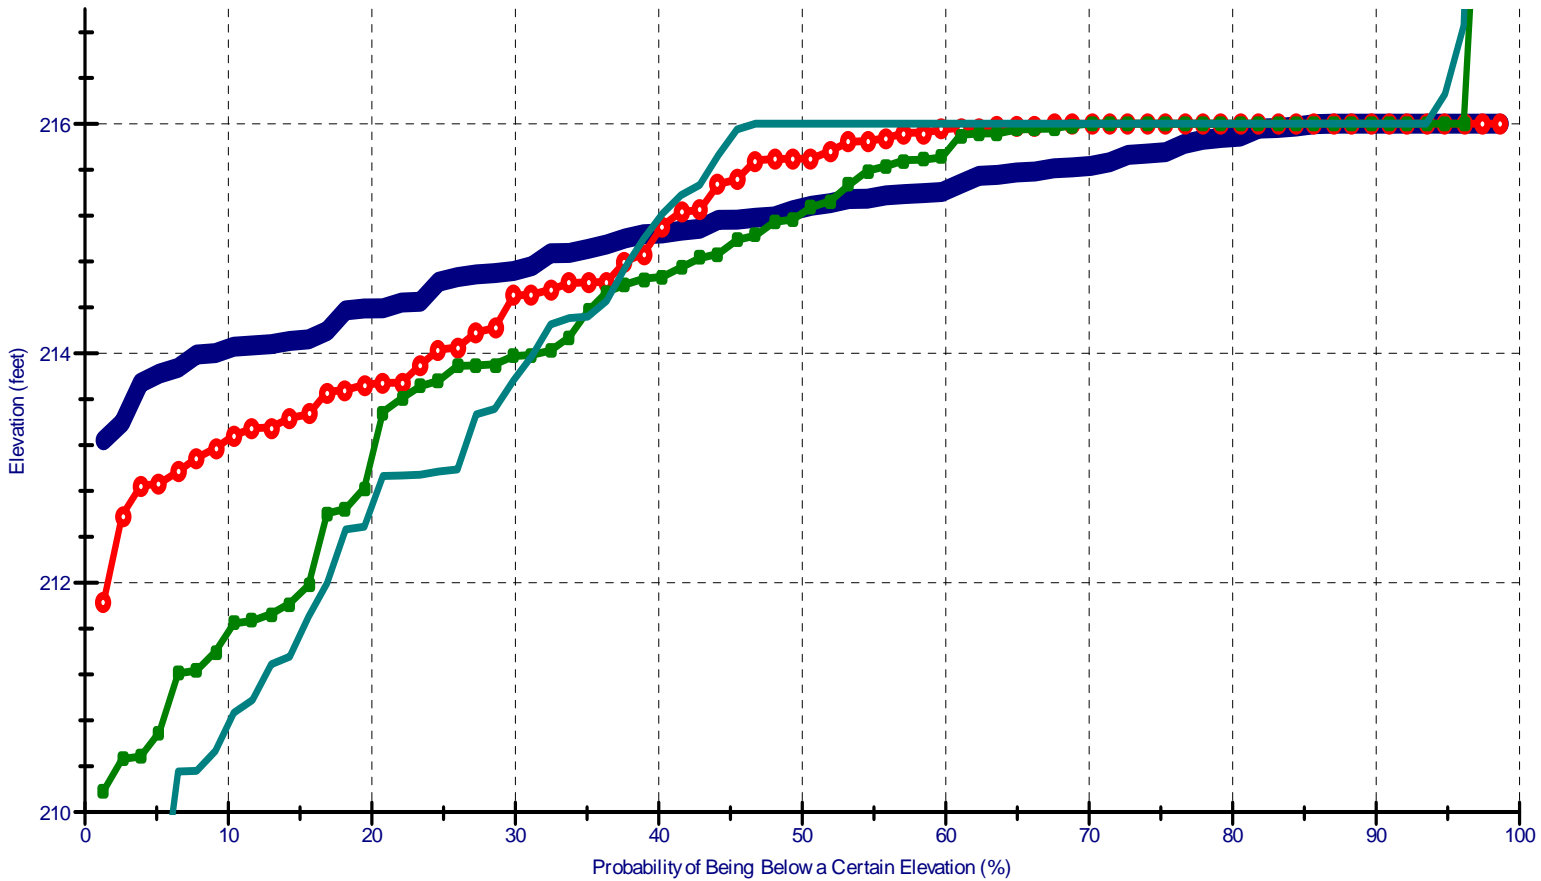

Jordan Lake WQ Storage in 4, 8, 16, and 24 Weeks

06_15_2007_cond

4 weeks

8 weeks

16 weeks

24 weeks

Jordan Lake Model – 6-15-2007 Forecast

Jordan Lake Elevation in 4, 8, 16, and 24 Weeks

06_15_2007_cond

4 weeks

8 weeks

16 weeks

24 weeks

Jordan Lake Model – 6-15-2007 Forecast

Jordan Lake Elevation in 4, 8, 16, and 24 Weeks

06_15_2007_cond

4 weeks

8 weeks

16 weeks

24 weeks

Jordan Lake Model – 6-15-2007 Forecast

Jordan Lake WQ Storage in 4, 8, 16, and 24 Weeks

05_01_2007_cond

Jordan Lake Model – 5-1-2007 Forecast