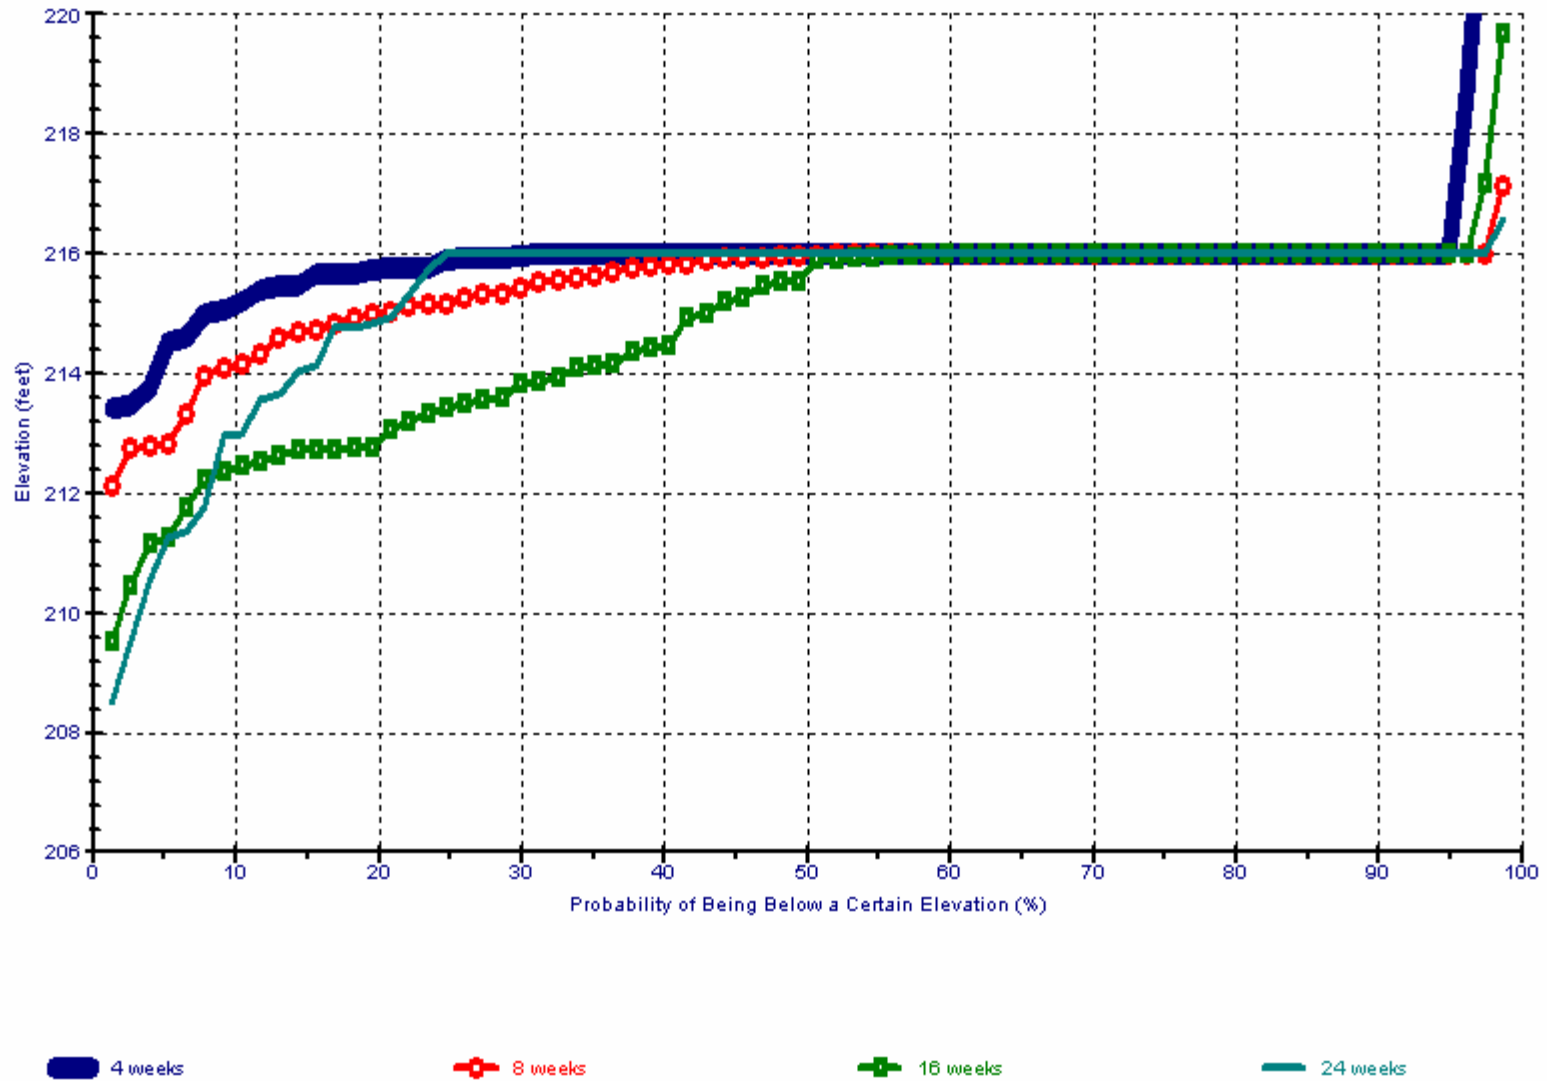

Jordan Lake WQ Storage in 4, 8, 16, and 24 Weeks

07_20_2007_cond

Jordan Lake Model – 7-20-2007 Forecast

Jordan Lake Elevation in 4, 8, 16, and 24 Weeks

07_20_2007_oond

Jordan Lake Model – 7-20-2007 Forecast

Jordan Lake WQ Storage in 4, 8, 16, and 24 Weeks

06_15_2007_cond

4 weeks

8 weeks

16 weeks

24 weeks

Jordan Lake Model – 6-15-2007 Forecast

Jordan Lake Elevation in 4, 8, 16, and 24 Weeks

06_15_2007_cond

4 weeks

8 weeks

16 weeks

24 weeks

Jordan Lake Model – 6-15-2007 Forecast

Jordan Lake Elevation in 4, 8, 16, and 24 Weeks

06_15_2007_cond

4 weeks

8 weeks

16 weeks

24 weeks

Jordan Lake Model – 6-15-2007 Forecast

Jordan Lake WQ Storage in 4, 8, 16, and 24 Weeks

05_01_2007_cond

Jordan Lake Model – 5-1-2007 Forecast