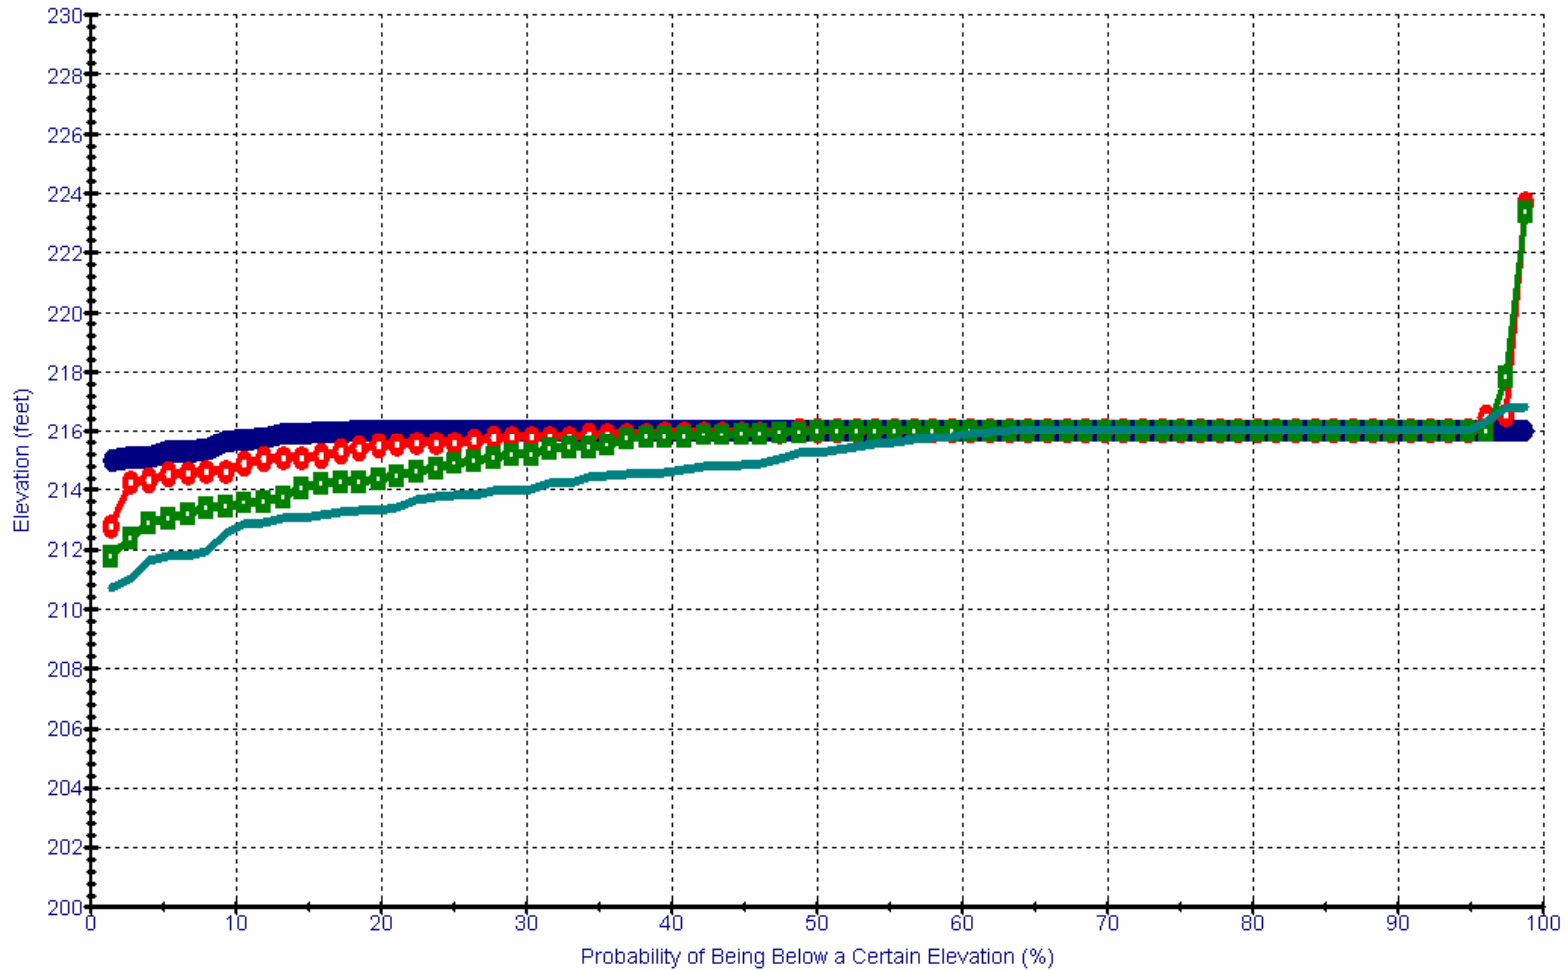

06_15_2007_cond

4 weeks

8 weeks

16 weeks

24 weeks

Jordan Lake Model – 6-15-2007 Forecast

Jordan Lake Elevation in 4, 8, 16, and 24 Weeks

06_15_2007_cond

4 weeks

8 weeks

16 weeks

24 weeks

Jordan Lake Model – 6-15-2007 Forecast

Jordan Lake WQ Storage in 4, 8, 16, and 24 Weeks

05_01_2007_cond

Jordan Lake Model – 5-1-2007 Forecast

Jordan Lake Elevation in 4, 8, 16, and 24 Weeks

05_01_2007_cond

Jordan Lake Model – 5-1-2007 Forecast