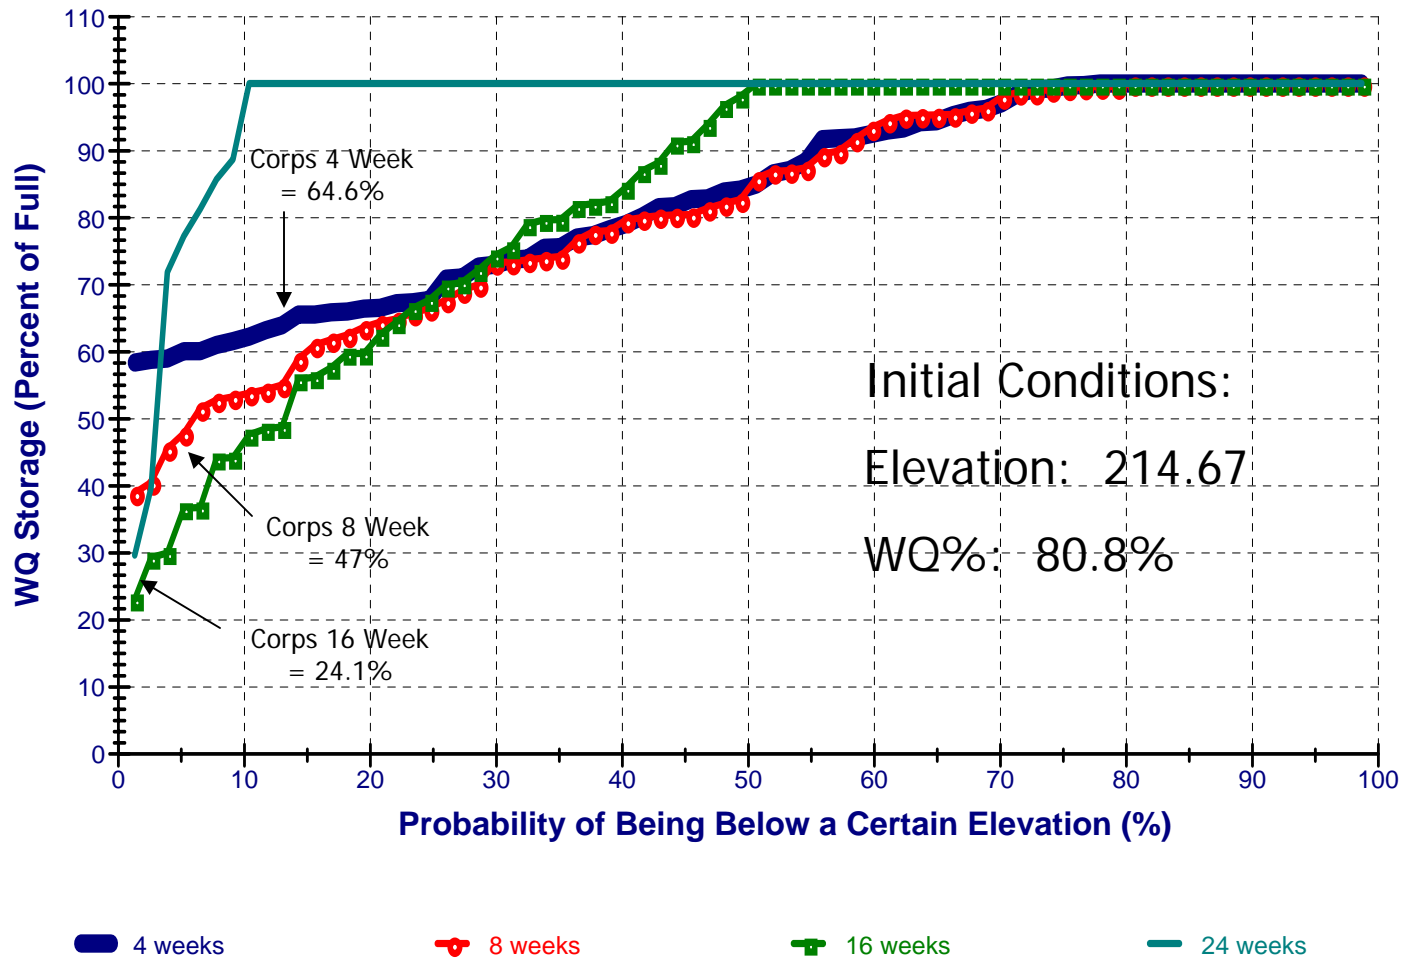

Jordan Lake Elevation in 4, 8, 16, and 24 Weeks

August_1_Forecast

Jordan Lake Model – 8-01-2007 Forecast

Jordan Lake WQ Storage in 4, 8, 16, and 24 Weeks

August_1_Forecast

Jordan Lake Model – 8-01-2007 Forecast

OASIS Jordan Lake Elevation Oct 1 Forecast

Jordan Lake Model – 8-01-2007 Forecast

Jordan Lake Model – 8-01-2007 Forecast