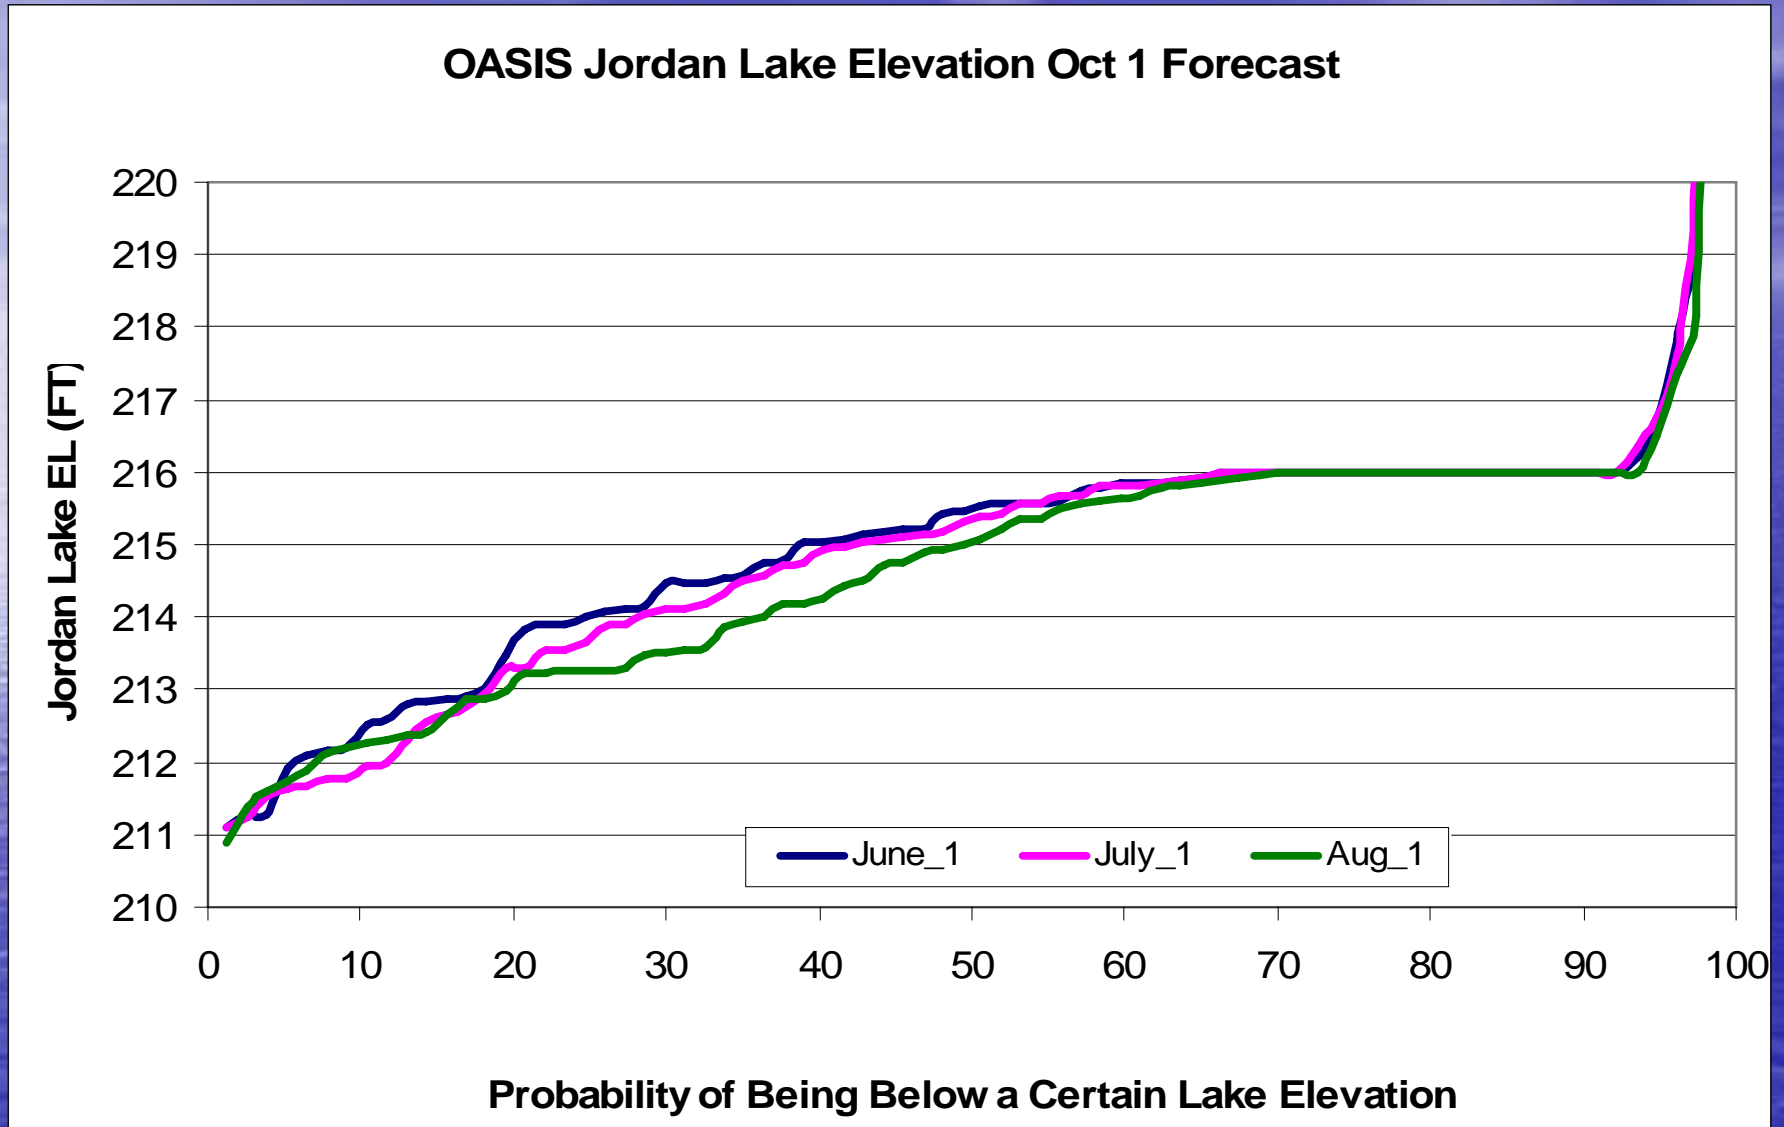

Jordan Lake Elevation in 4, 8, 16, and 24 Weeks

August_1_Forecast

Jordan Lake Model – 8-01-2007 Forecast

Jordan Lake WQ Storage in 4, 8, 16, and 24 Weeks

August_1_Forecast

Jordan Lake Model – 8-01-2007 Forecast

OASIS Jordan Lake Elevation Oct 1 Forecast

Jordan Lake Model – 8-01-2007 Forecast

Jordan Lake Model – 8-01-2007 Forecast