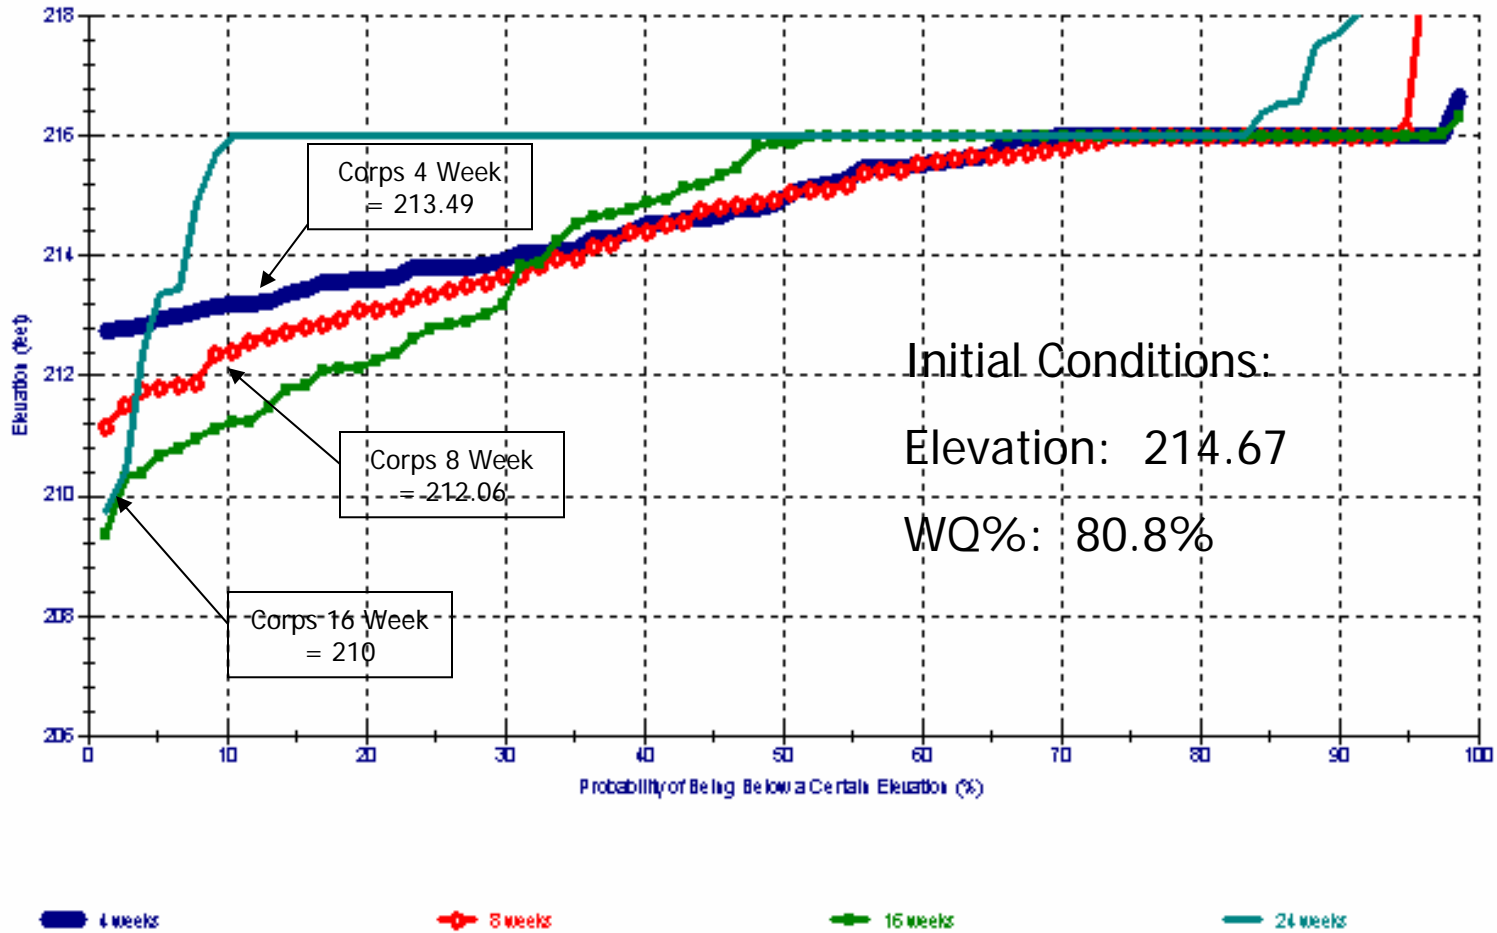

Jordan Lake Elevation in 4, 8, 16, and 24 Weeks

August_1_Forecast

Jordan Lake Model – 8-01-2007 Forecast

Jordan Lake WQ Storage in 4, 8, 16, and 24 Weeks

August_1_Forecast

Jordan Lake Model – 8-01-2007 Forecast

OASIS Jordan Lake Elevation Oct 1 Forecast

Jordan Lake Model – 8-01-2007 Forecast

Jordan Lake Model – 8-01-2007 Forecast