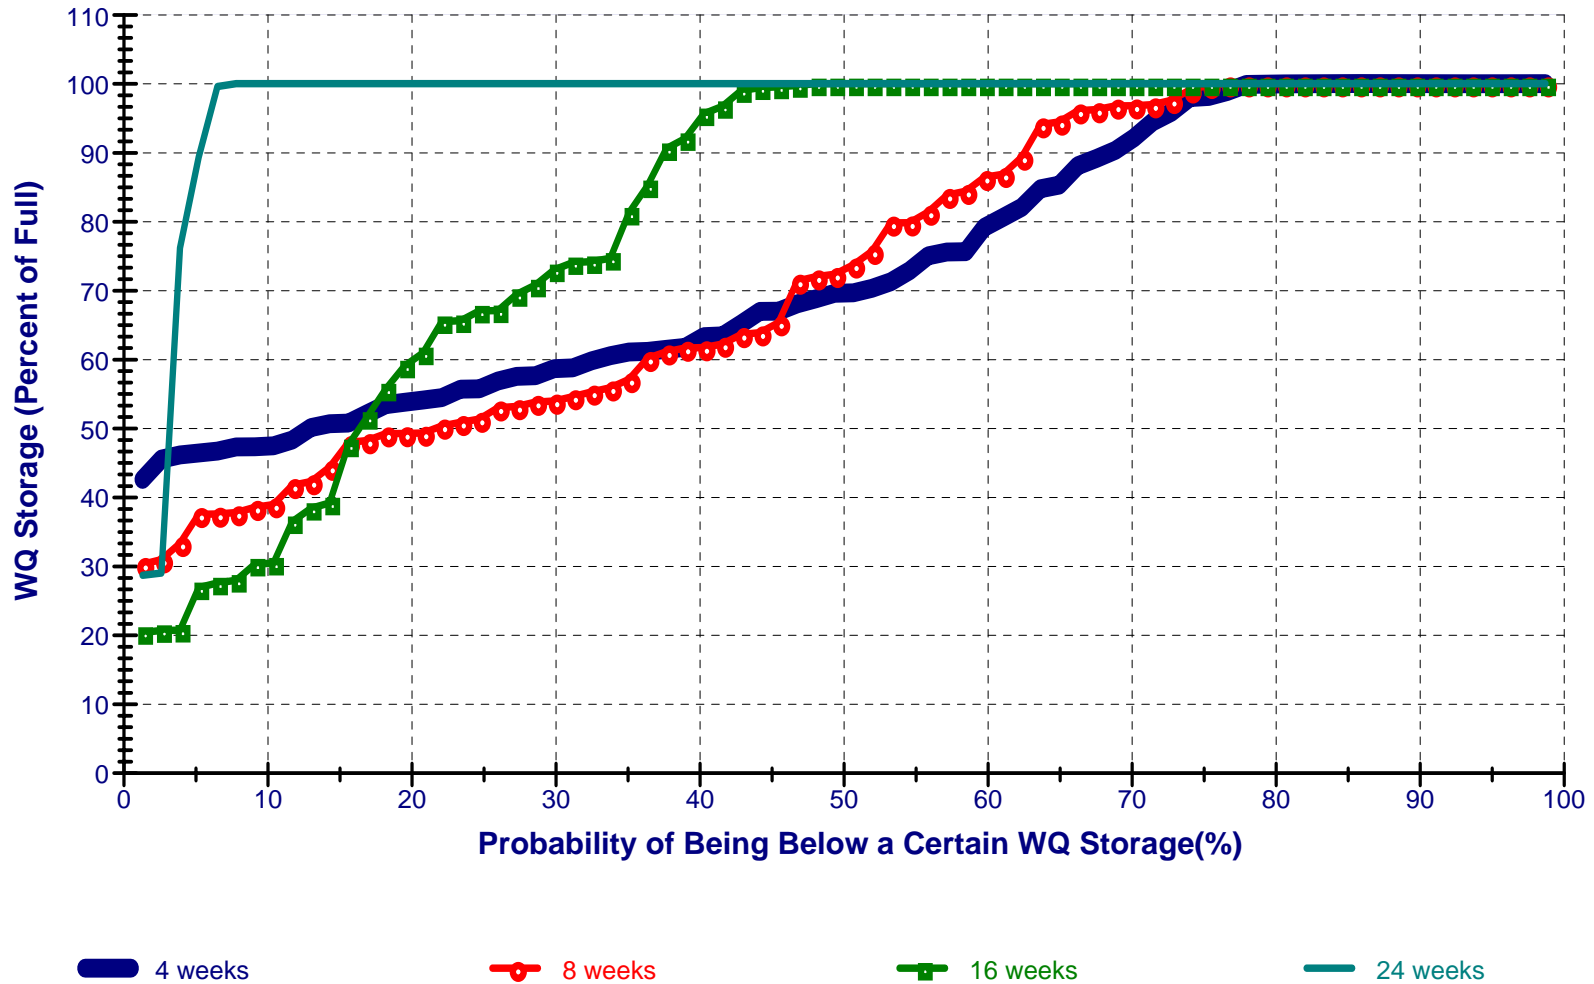

Jordan Lake Elevation in 4, 8, 16, and 24 Weeks

08_17_2007_cond_DP_Init_WQ_Int_WS

4 weeks

8 weeks

16 weeks

24 weeks

Jordan Lake Model – 8-17-2007 Forecast

Jordan Lake WQ Storage in 4, 8, 16, and 24 Weeks

08_17_2007_cond_DP_Init_WQ_Int_WS

Jordan Lake Model – 8-17-2007 Forecast

OASIS Jordan Lake Elevation October 1 Forecast

OASIS Jordan Lake WQ Pool Oct 1, 2007 Forecast