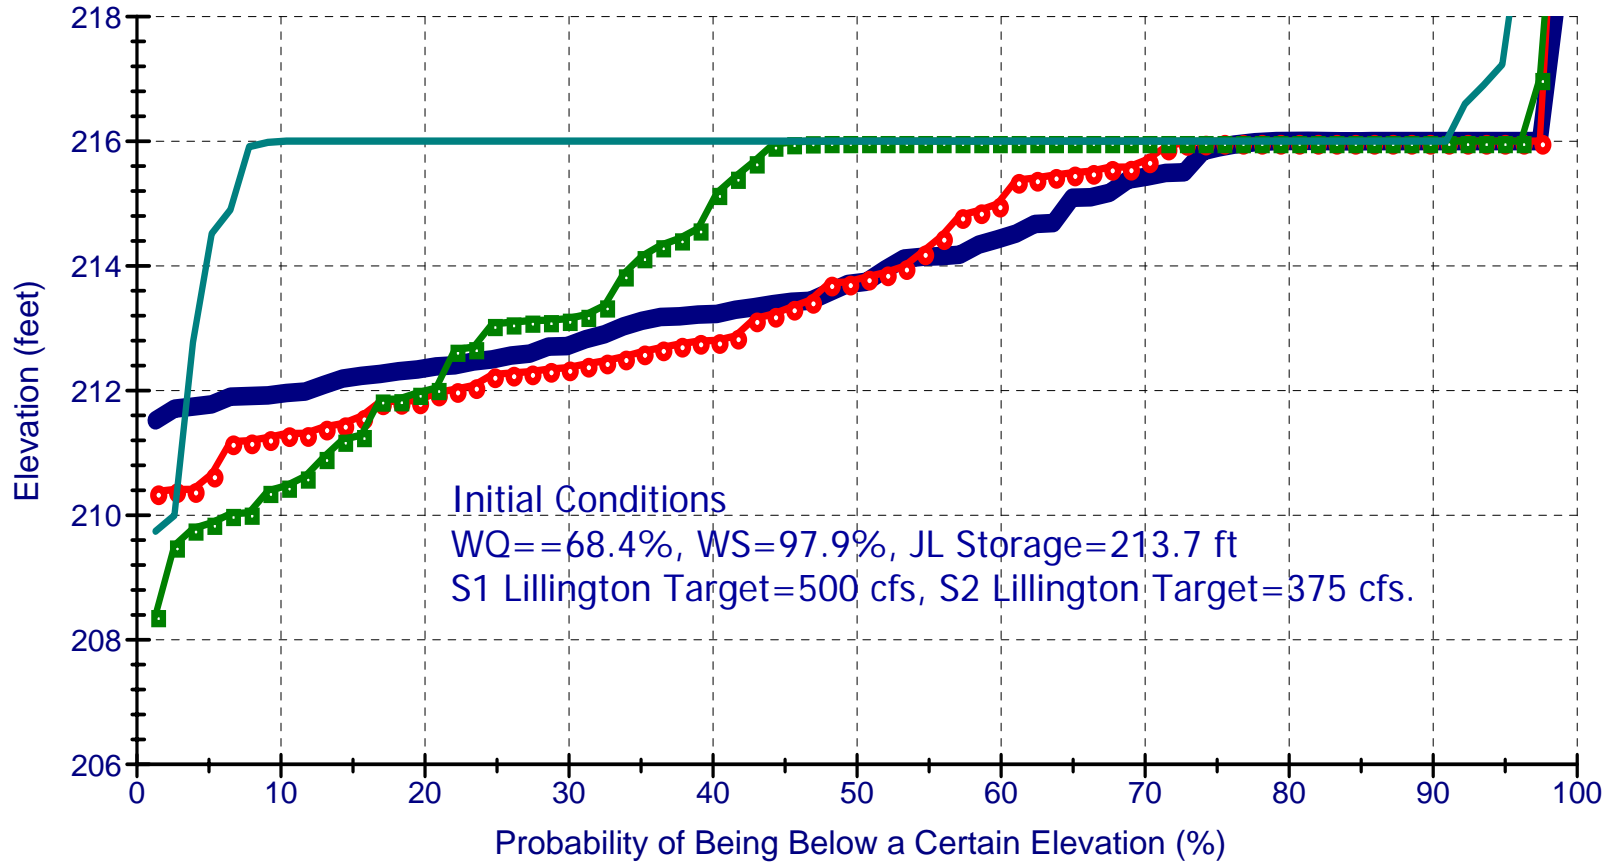

Jordan Lake Elevation in 4, 8, 16, and 24 Weeks

08_17_2007_cond_DP_Init_WQ_Int_WS

4 weeks

8 weeks

16 weeks

24 weeks

Jordan Lake Model – 8-17-2007 Forecast

Jordan Lake WQ Storage in 4, 8, 16, and 24 Weeks

08_17_2007_cond_DP_Init_WQ_Int_WS

Jordan Lake Model – 8-17-2007 Forecast

OASIS Jordan Lake Elevation October 1 Forecast

OASIS Jordan Lake WQ Pool Oct 1, 2007 Forecast