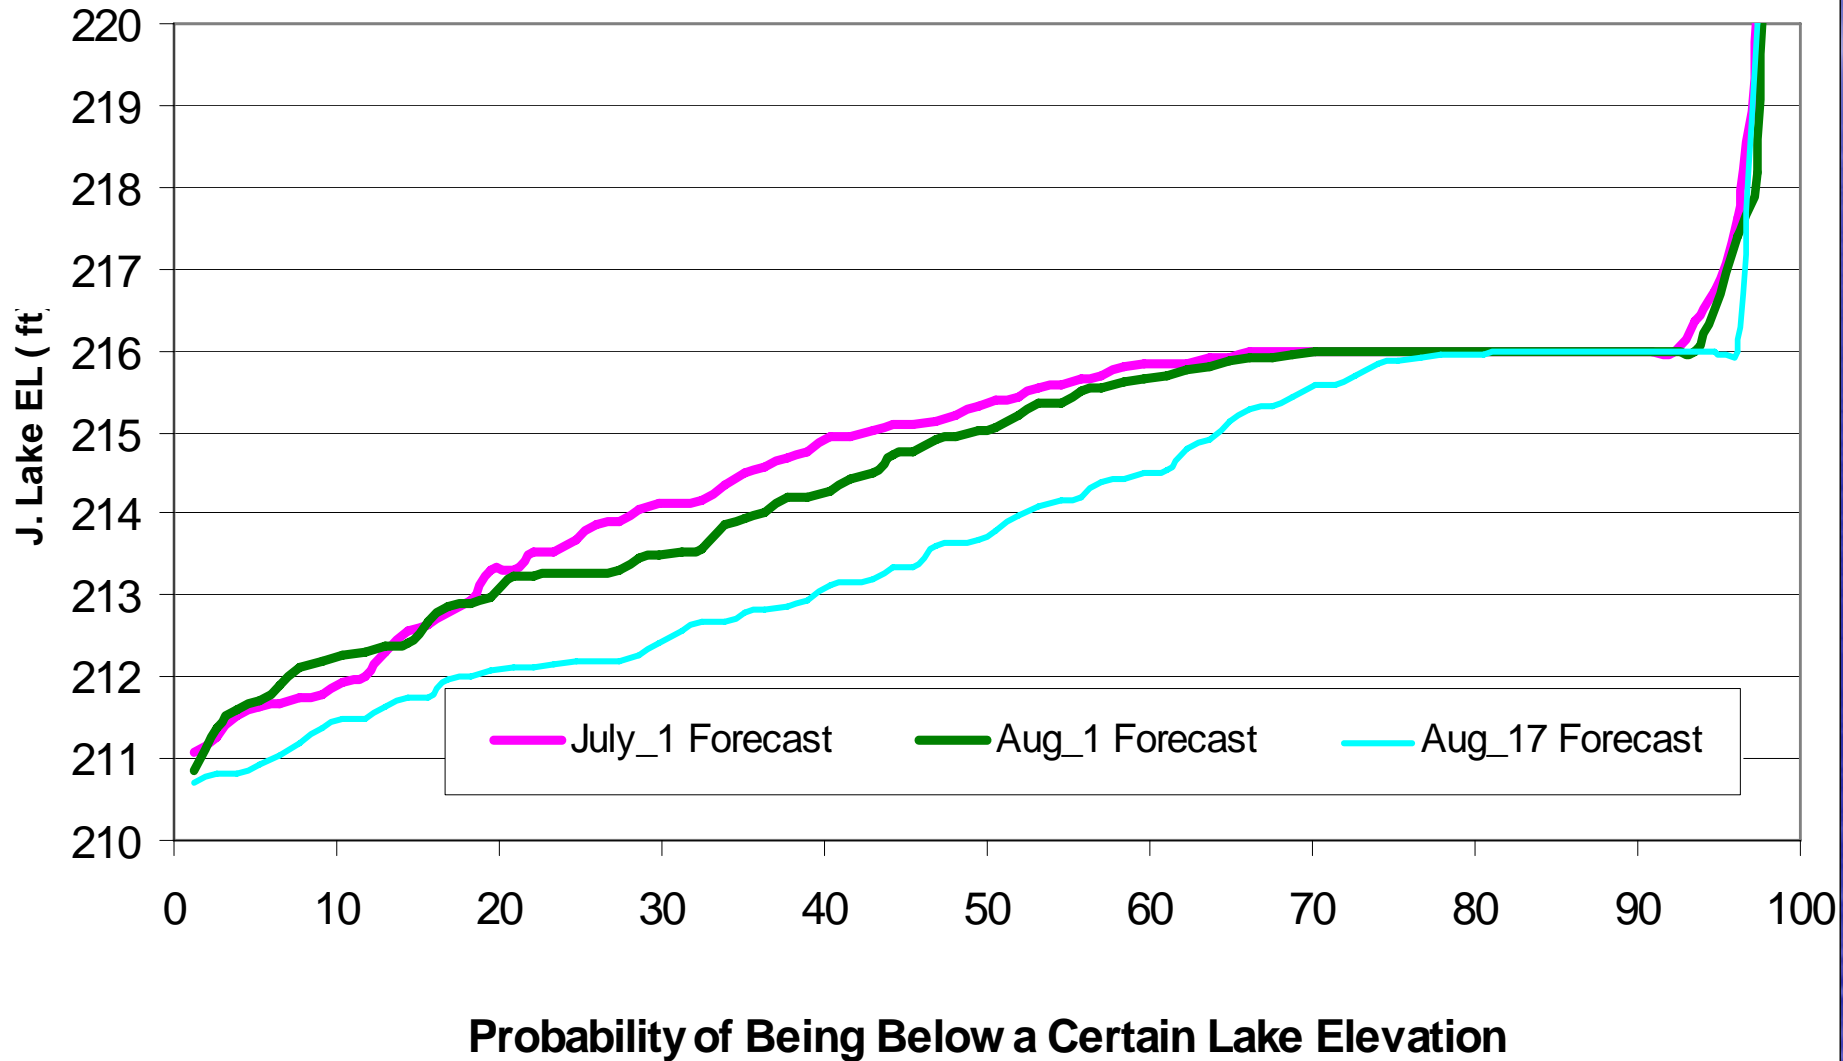

Jordan Lake Elevation in 4, 8, 16, and 24 Weeks

08_17_2007_cond_DP_Init_WQ_Int_WS

4 weeks

8 weeks

16 weeks

24 weeks

Jordan Lake Model – 8-17-2007 Forecast

Jordan Lake WQ Storage in 4, 8, 16, and 24 Weeks

08_17_2007_cond_DP_Init_WQ_Int_WS

Jordan Lake Model – 8-17-2007 Forecast

OASIS Jordan Lake Elevation October 1 Forecast

OASIS Jordan Lake WQ Pool Oct 1, 2007 Forecast