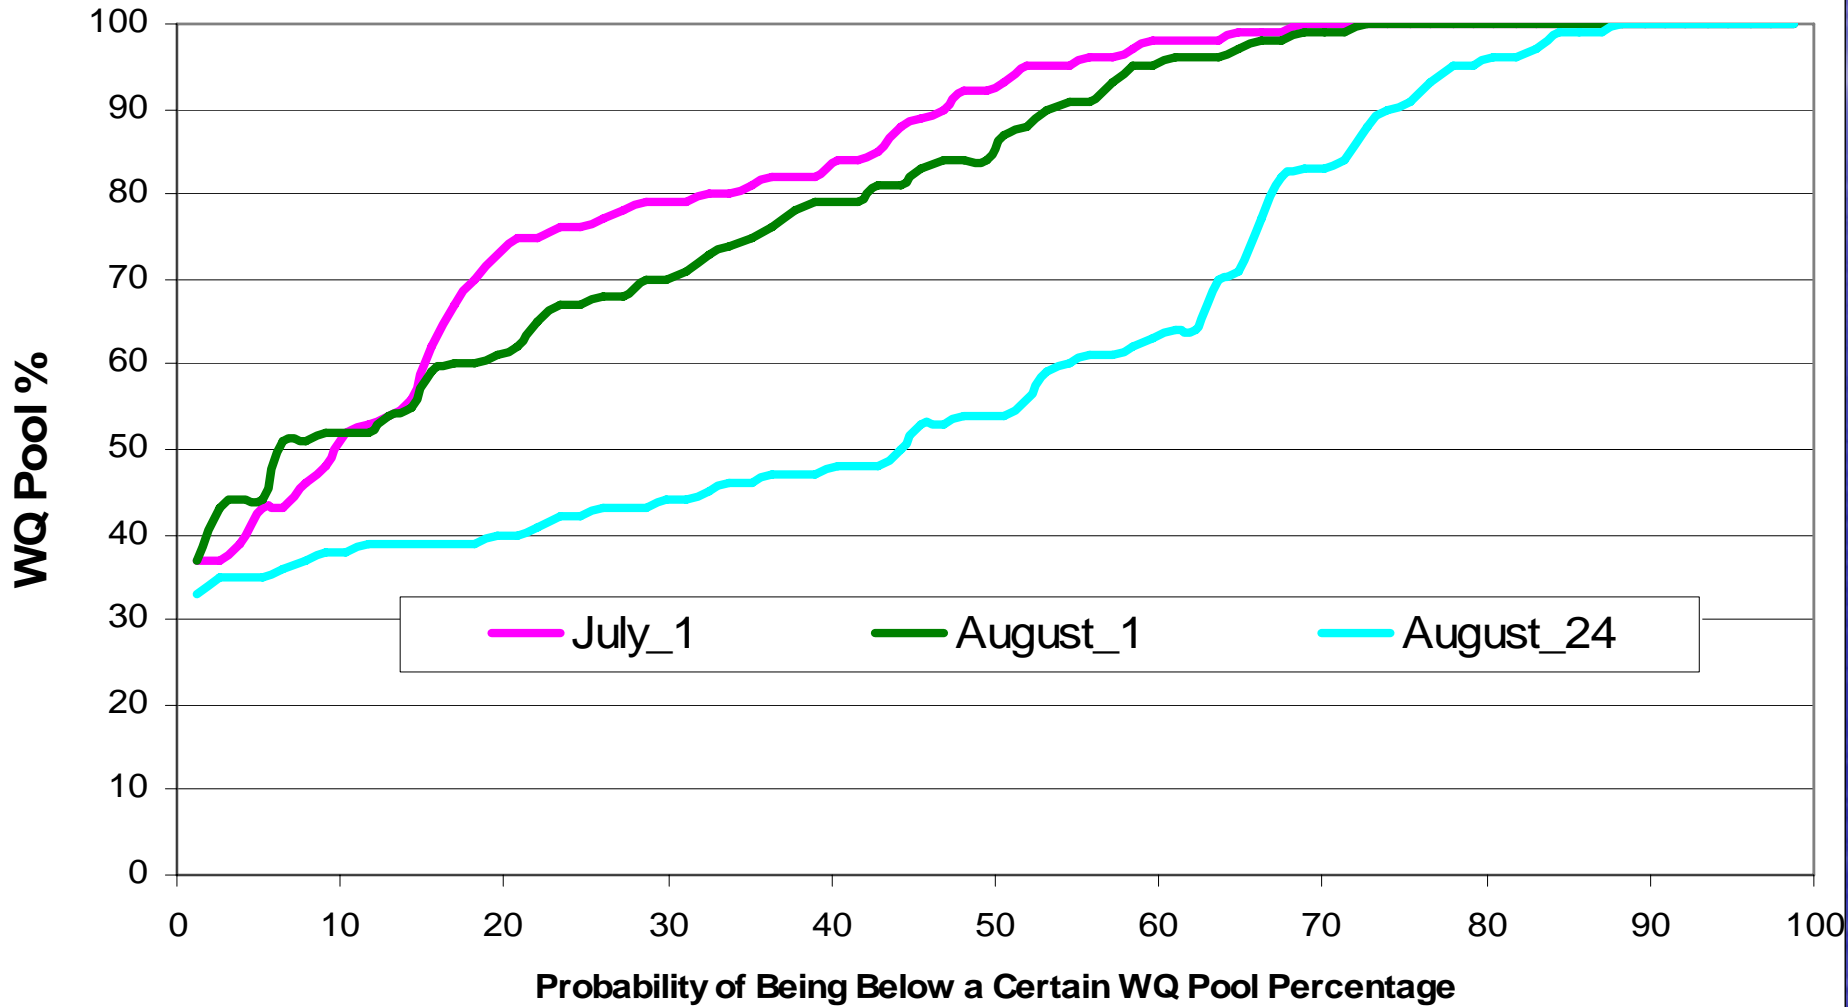

OASIS Jordan Lake WQ Pool

October 1 2007 Forecast