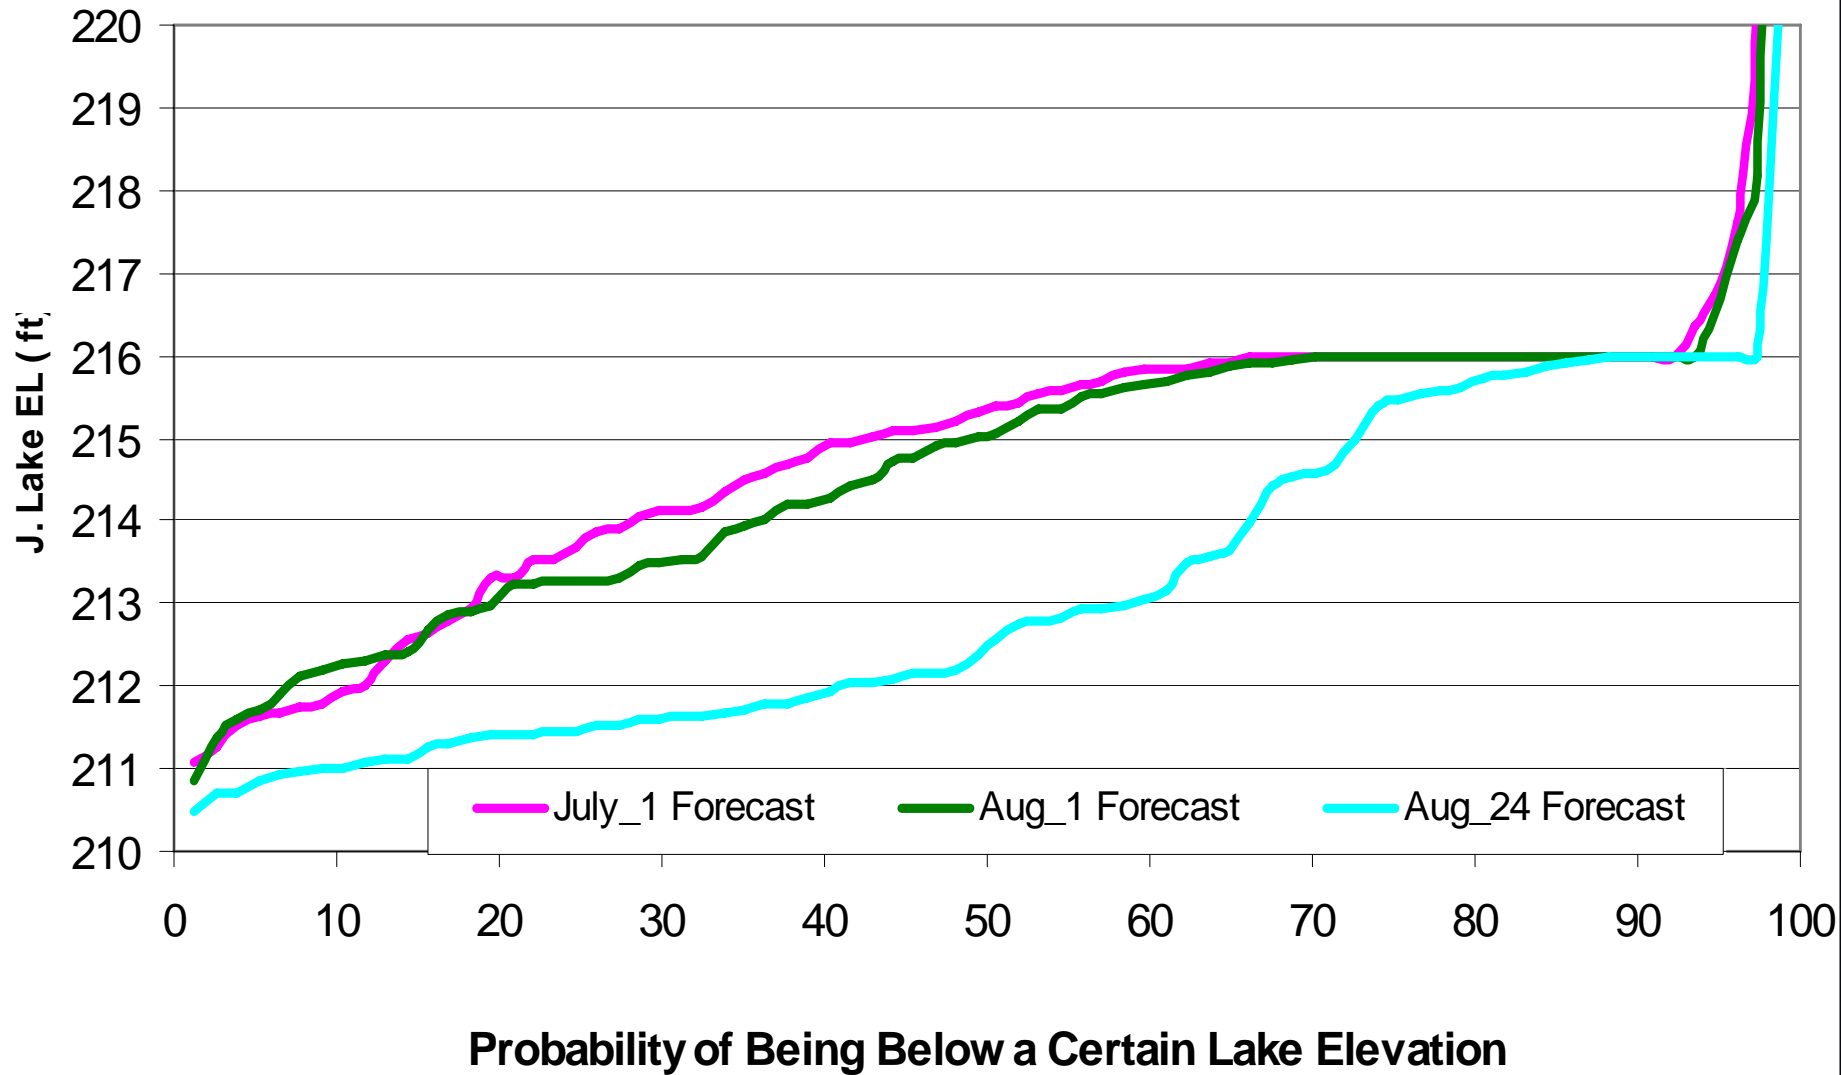

OASIS Jordan Lake Elevation October 1 Forecast