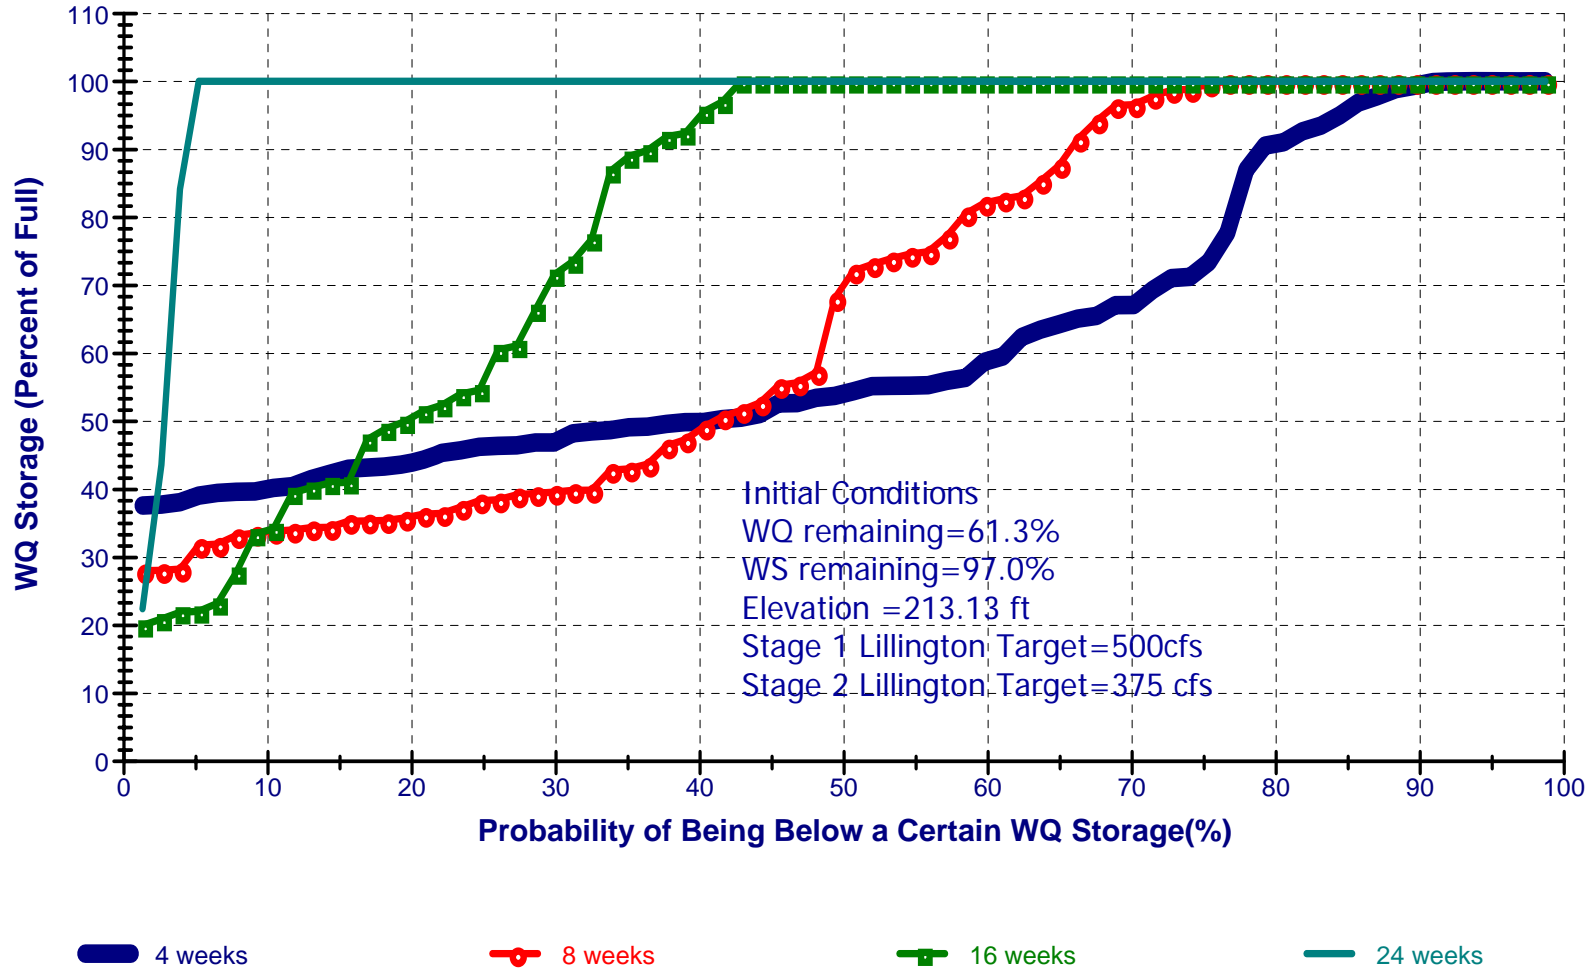

## Jordan Lake Elevation in 4, 8, 16, and 24 Weeks

08\_24\_2007\_cond\_DP\_Init\_WQ\_Int\_WS

# Jordan Lake Model – 8-24-2007 Forecast

# Jordan Lake WQ Storage in 4, 8, 16, and 24 Weeks

08\_24\_2007\_cond\_DP\_Init\_WQ\_Int\_WS

## Jordan Lake Model – 8-24-2007 Forecast