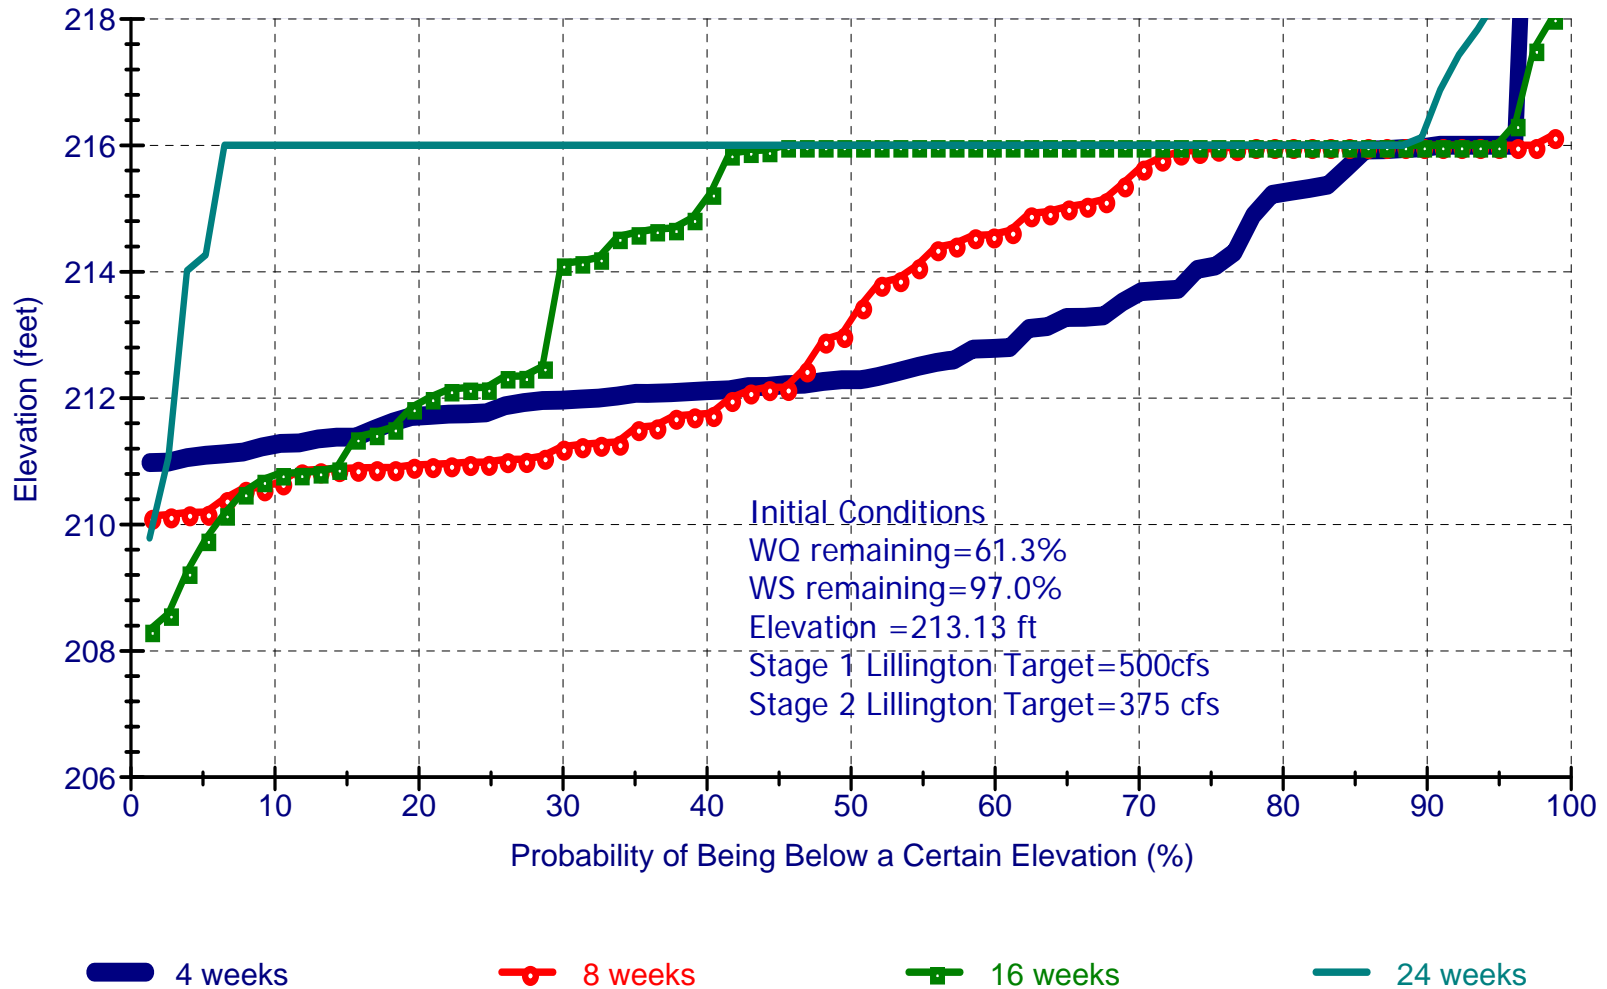

## Jordan Lake Elevation in 4, 8, 16, and 24 Weeks

08\_24\_2007\_cond\_DP\_Init\_WQ\_Int\_WS

# Jordan Lake Model – 8-24-2007 Forecast

# Jordan Lake WQ Storage in 4, 8, 16, and 24 Weeks

08\_24\_2007\_cond\_DP\_Init\_WQ\_Int\_WS

## Jordan Lake Model – 8-24-2007 Forecast