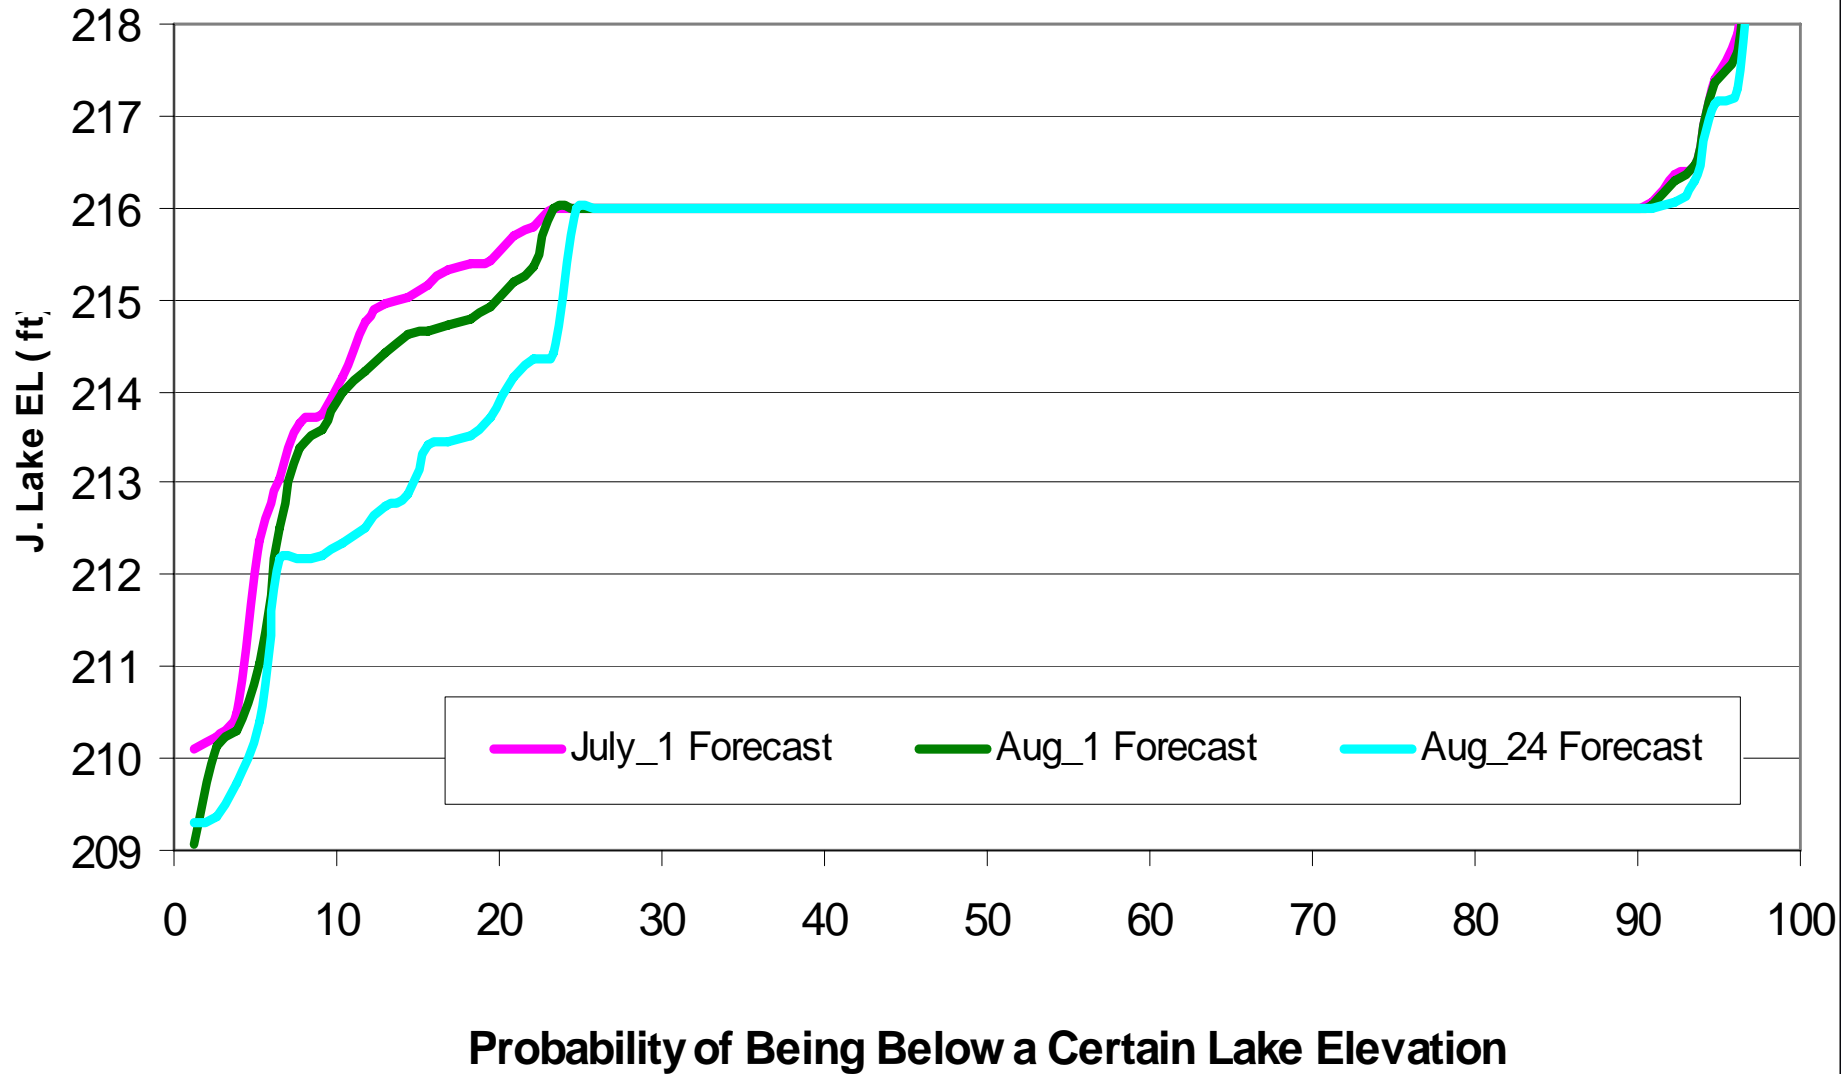

OASIS Jordan Lake Elevation January 1 2008 Forecast